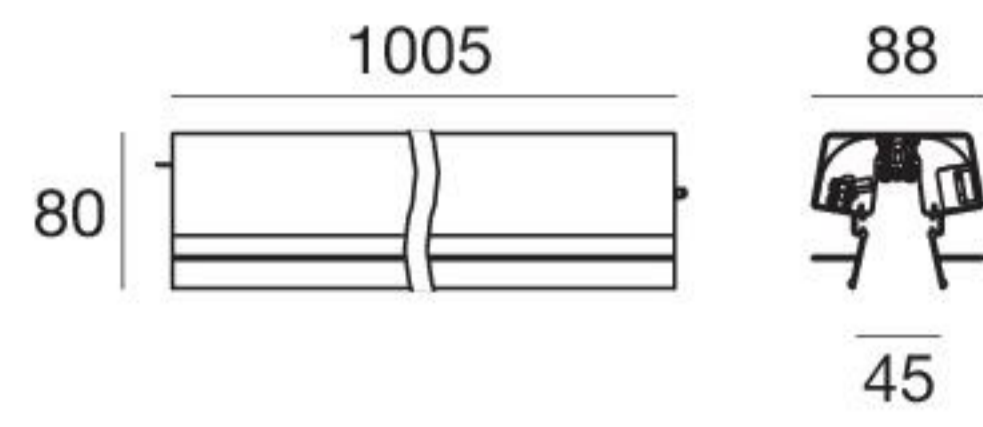

Fylo+ Direct_2 | Recessed linear light | 100-264 V | topLED 14,5 W 500 mA

58 x 1005

Anod. Al. **65042**

2700 K 2020 lm
3000 K 2200 lm

M

General

00

Accessories

65056
Opaline diffuser
1pc
L 1 m

65057
Opaline diffuser
1pc
L 2 m

65044
Sealing caps
2 pcs

60127
Electrical connectors
3 poles

62180
Joints

The modules are complete with light source and power supply.

Fylo+ Direct_2 | Recessed linear light | 198-264 V | topLED 29 W 1050 mA

58 x 2005

Anod. Al. **65043**

2700 K 4040 lm
3000 K 4400 lm

M

General

00

Accessories

65056
Diffuser
1pc
L 1 m