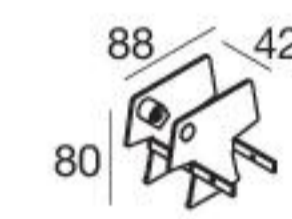

65044
Sealing caps
2 pcs