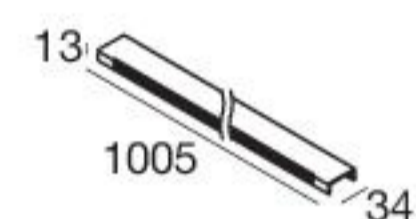

58 x 2005

Anod. Al. **65043**

2700 K 4040 lm
3000 K 4400 lm

M

General

00

Accessories

65056
Diffuser
1pc
L 1 m