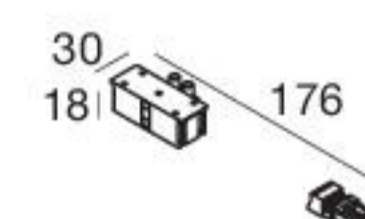

60127
Electrical connectors
3 poles