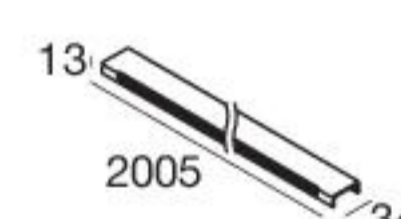

58 x 2005

Anod. Al. **65043**

2700 K 4040 lm
3000 K 4400 lm

M

General

00

Accessories

65056
Diffuser
1pc
L 1 m