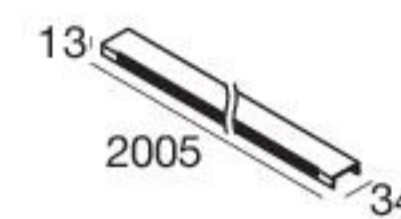

Fylo+ Direct_2 | Recessed linear light | 100-264 V | topLED 14,5 W 500 mA

58 x 1005

Anod. Al. **65042**

2700 K 2020 lm
3000 K 2200 lm

M

General

00

Accessories

65056
Opaline diffuser
1pc
L 1 m

65057
Opaline diffuser
1pc
L 2 m

65044
Sealing caps
2 pcs

60127
Electrical connectors
3 poles

62180
Joints

The modules are complete with light source and power supply.

Fylo+ Direct_2 | Recessed linear light | 198-264 V | topLED 29 W 1050 mA