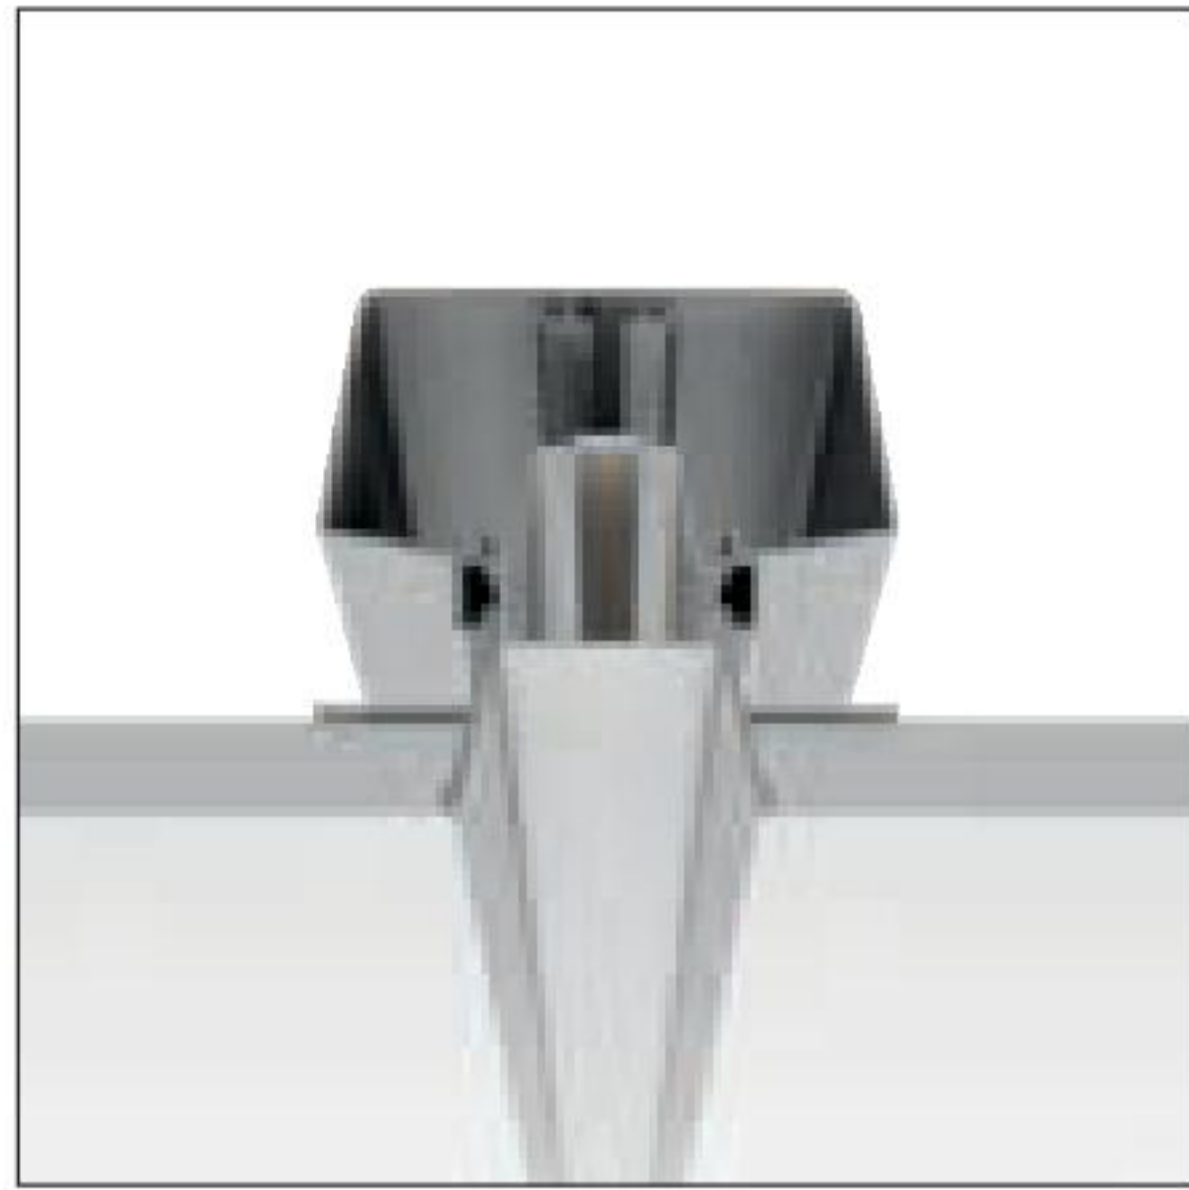

Fylo+ Direct_2 | Recessed linear light | 100-264 V | topLED 14,5 W 500 mA

58 x 1005

Anod. Al. **65042**

2700 K 2020 lm
3000 K 2200 lm

M

General

00

Accessories

65056
Opaline diffuser
1pc
L 1 m

65057
Opaline diffuser
1pc
L 2 m

65044
Sealing caps
2 pcs

60127
Electrical connectors
3 poles

62180
Joints

The modules are complete with light source and power supply.

Fylo+ Direct_2 | Recessed linear light | 198-264 V | topLED 29 W 1050 mA

58 x 2005

Anod. Al. **65043**

2700 K 4040 lm
3000 K 4400 lm

M

General

00

Accessories

65056
Diffuser
1pc
L 1 m