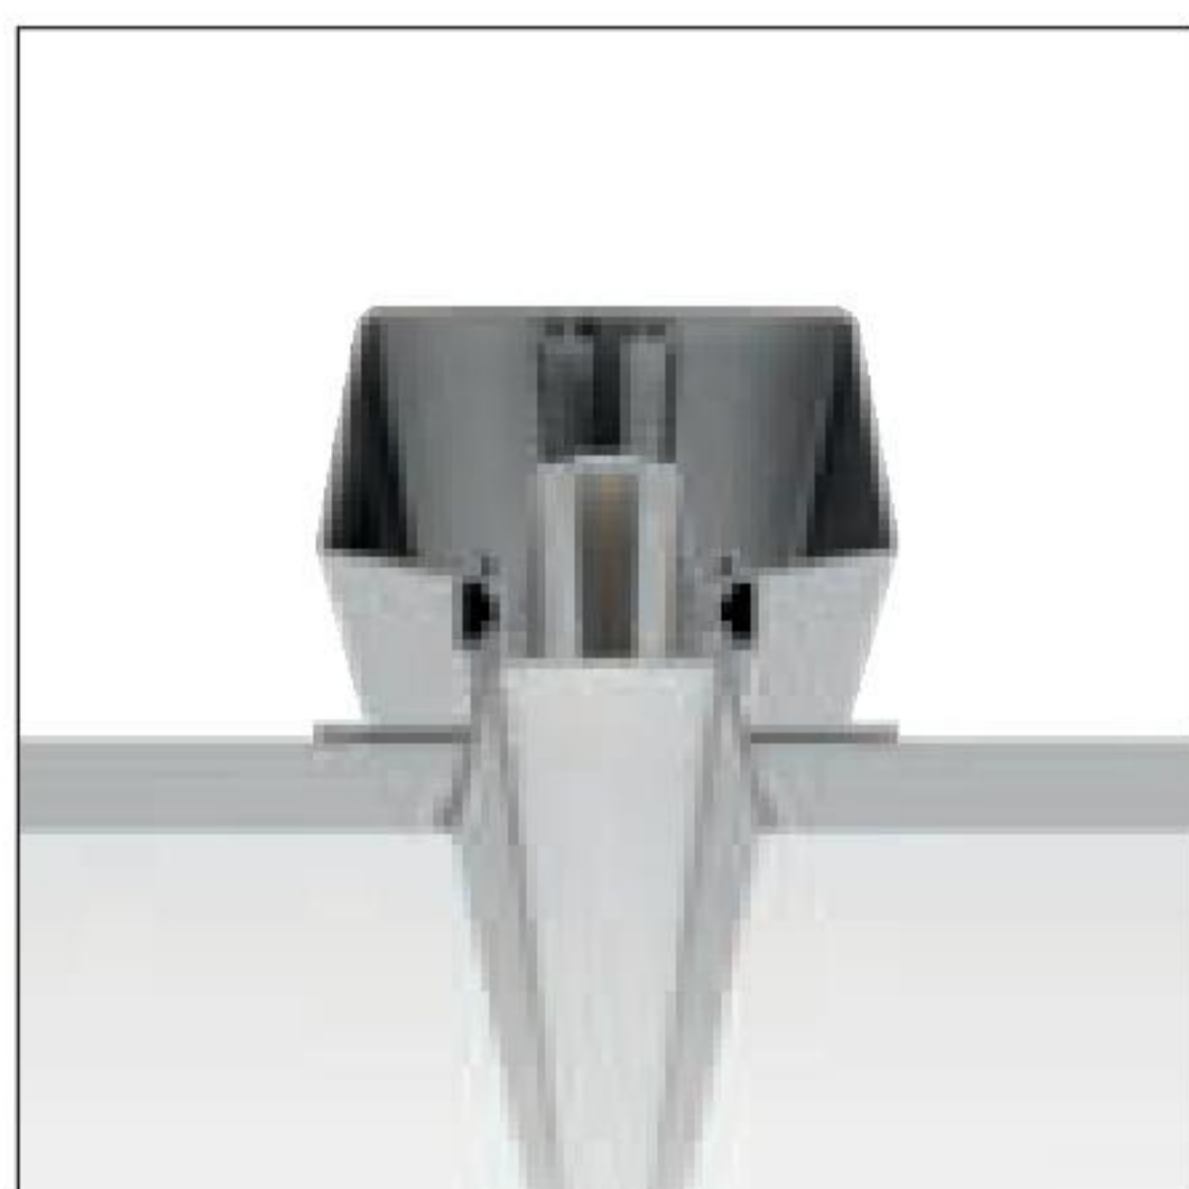

Fylo+ Direct_2 | Recessed linear light | 100-264 V | topLED 14,5 W 500 mA

58 x 1005

Anod. Al. **65042**

2700 K 2020 lm
3000 K 2200 lm

M

General

00

Accessories

65056
Opaline diffuser
1pc
L 1 m

65057
Opaline diffuser
1pc
L 2 m

65044
Sealing caps
2 pcs

60127
Electrical connectors
3 poles

62180
Joints

The modules are complete with light source and power supply.

Fylo+ Direct_2 | Recessed linear light | 198-264 V | topLED 29 W 1050 mA

58 x 2005

Anod. Al. **65043**

2700 K 4040 lm
3000 K 4400 lm

M

General

00

Accessories

65056
Diffuser
1pc
L 1 m