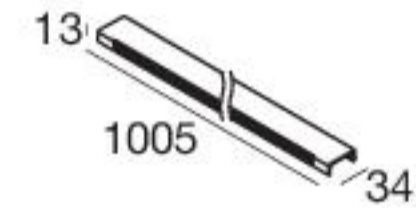

Fylo+ Direct_2 | Recessed linear light | 100-264 V | topLED 14,5 W 500 mA

58 x 1005

Anod. Al. **65042**

2700 K 2020 lm
3000 K 2200 lm

M

General

00

Accessories

65056
Opaline diffuser
1pc
L 1 m

65057
Opaline diffuser
1pc
L 2 m

65044
Sealing caps
2 pcs

60127
Electrical connectors
3 poles

62180
Joints

The modules are complete with light source and power supply.

Fylo+ Direct_2 | Recessed linear light | 198-264 V | topLED 29 W 1050 mA