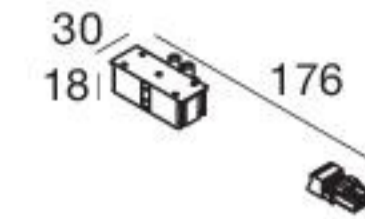

Fylo+ Direct_2 | Recessed linear light | 100-264 V | topLED 14,5 W 500 mA

58 x 1005

Anod. Al. **65042**

2700 K 2020 lm
3000 K 2200 lm

M

General

00

Accessories

65056
Opaline diffuser
1pc
L 1 m

65057
Opaline diffuser
1pc
L 2 m

65044
Sealing caps
2 pcs

60127
Electrical connectors
3 poles

62180
Joints

The modules are complete with light source and power supply.

Fylo+ Direct_2 | Recessed linear light | 198-264 V | topLED 29 W 1050 mA