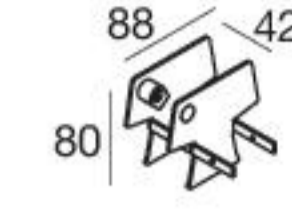

65044
Sealing caps
2 pcs