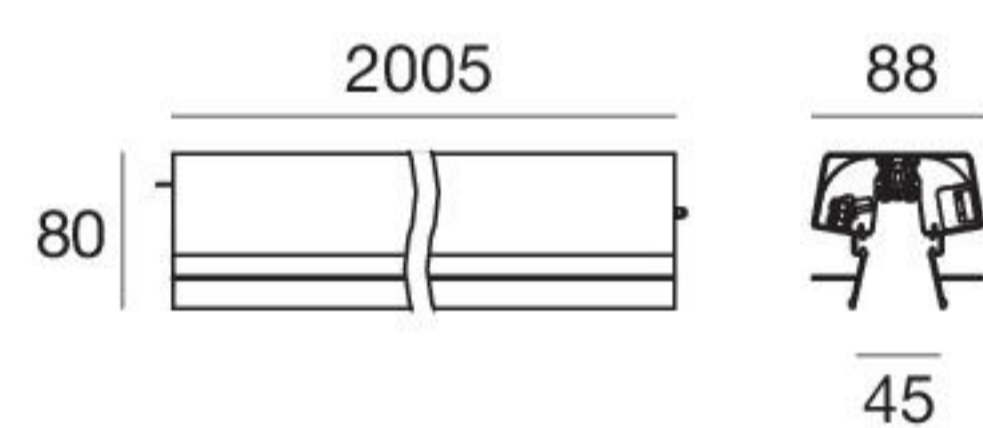

58 x 2005

Anod. Al. **65043**

2700 K 4040 lm
3000 K 4400 lm

M

General

00

Accessories

65056
Diffuser
1pc
L 1 m