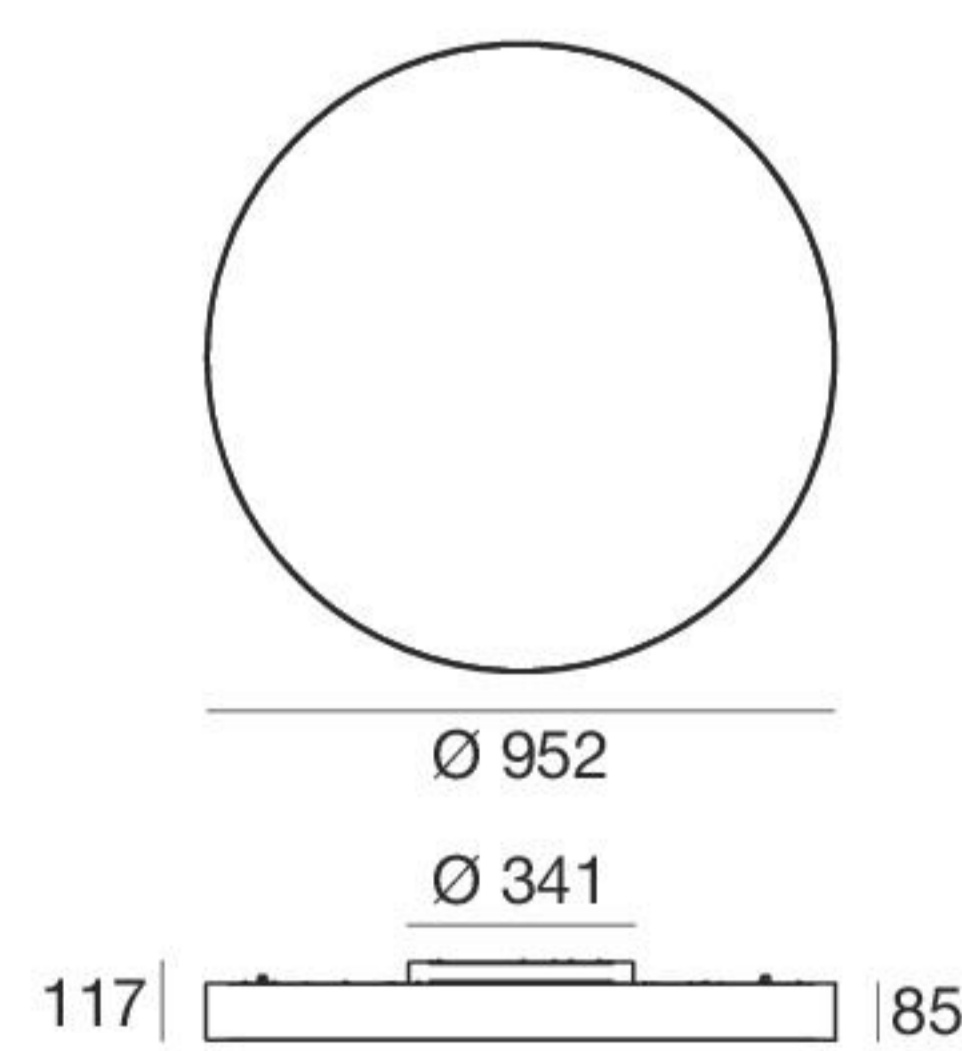

Pool_S | Ceiling Lights | 220-240 V | topLED 120 W DC - 130,8 W AC

ON/OFF - CRI 80

White	62915	3000 K	16380 lm	W	General	00
		4000 K	17550 lm	N		

DALI - CRI 80

White	62925	3000 K	16380 lm	W	General	00
		4000 K	17550 lm	N