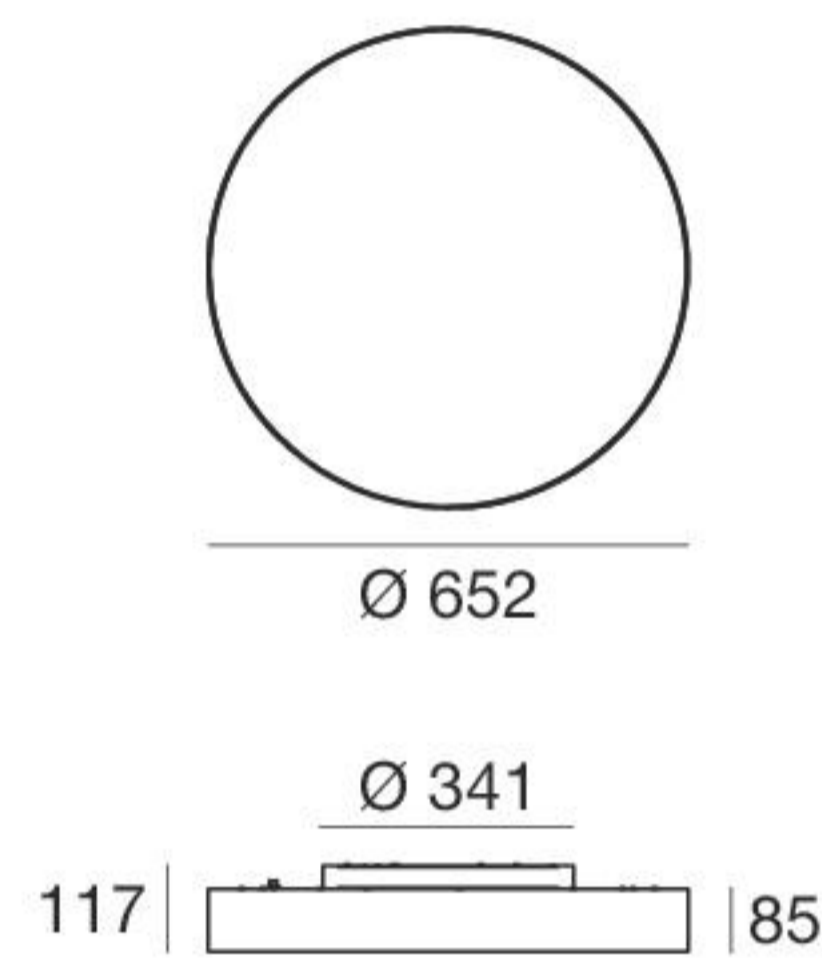

Pool_S | Ceiling Lights | 100-240 V | topLED 20 W DC - 24 W AC

ON/OFF - CRI 80

White	62911	3000 K	2730 lm	W	General	00
		4000 K	2925 lm	N		

DALI - CRI 80

White	62923	3000 K	2730 lm	W	General	00
		4000 K	2925 lm	N		

Pool_S | Ceiling Lights | 220-240 V | topLED 60 W DC - 65,4 W AC

ON/OFF - CRI 80

White	62912	3000 K	8190 lm	W	General	00
		4000 K	8775 lm	N		

DALI - CRI 80

White	62922	3000 K	8190 lm	W	General	00
		4000 K	8775 lm	N		