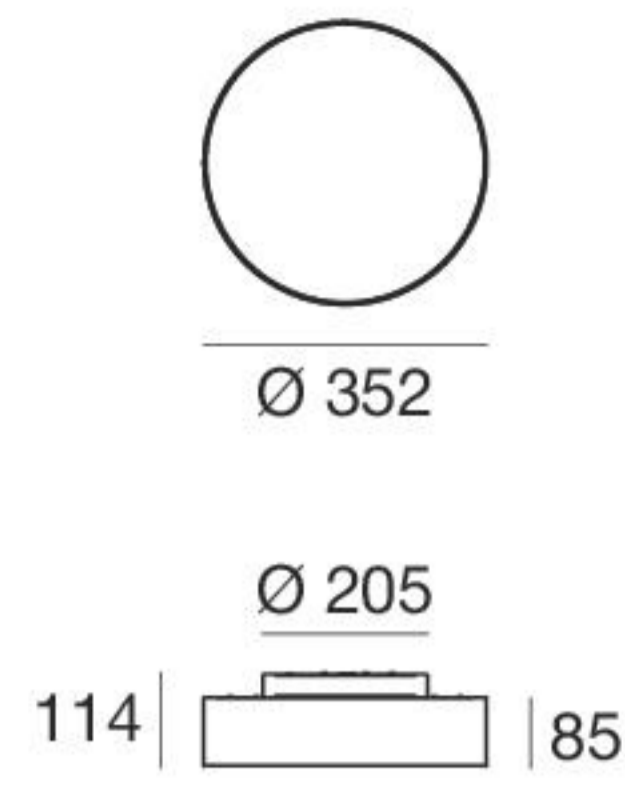

Pool_S | Ceiling Lights | 100-240 V | topLED 20 W DC - 24 W AC

ON/OFF - CRI 80

White	62911	3000 K	2730 lm	W	General	00
		4000 K	2925 lm	N		

DALI - CRI 80

White	62923	3000 K	2730 lm	W	General	00
		4000 K	2925 lm	N		

Pool_S | Ceiling Lights | 220-240 V | topLED 60 W DC - 65,4 W AC

ON/OFF - CRI 80

White	62912	3000 K	8190 lm	W	General	00
		4000 K	8775 lm	N		

DALI - CRI 80

White	62922	3000 K	8190 lm	W	General	00
		4000 K	8775 lm	N		

Pool_S | Ceiling Lights | 220-240 V | topLED 120 W DC - 130,8 W AC

ON/OFF - CRI 80

White	62915	3000 K	16380 lm	W	General	00
		4000 K	17550 lm	N		

DALI - CRI 80

White	62925	3000 K	16380 lm	W	General	00
		4000 K	17550 lm	N		