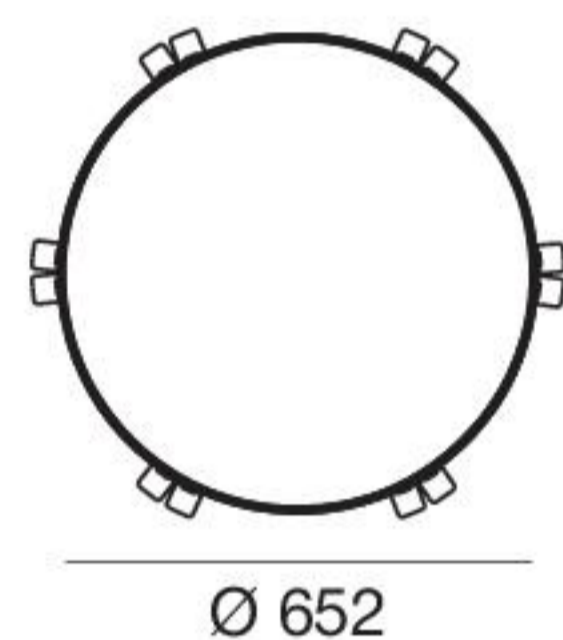

Pool_C | Recessed lights | 220-240 V | topLED 20 W DC - 24 W AC

355

ON/OFF - CRI 80

White	62931	3000 K	2730 lm	W	General	00
		4000 K	2925 lm	N		

DALI - CRI 80

White	62934	3000 K	2730 lm	W	General	00
		4000 K	2925 lm	N		

Pool_C | Recessed lights | 220-240 V | topLED 60 W DC - 65,4 W AC

655

ON/OFF - CRI 80

White	62932	3000 K	8190 lm	W	General	00
		4000 K	8775 lm	N		

DALI - CRI 80

White	62935	3000 K	8190 lm	W	General	00
		4000 K	8775 lm	N		

Pool_C | Recessed lights | 220-240 V | topLED 120 W DC - 130,8 W AC

955

ON/OFF - CRI 80

White	62933	3000 K	16380 lm	W	General	00
		4000 K	17550 lm	N		

DALI - CRI 80

White	62936	3000 K	16380 lm	W	General	00
		4000 K	17550 lm	N		