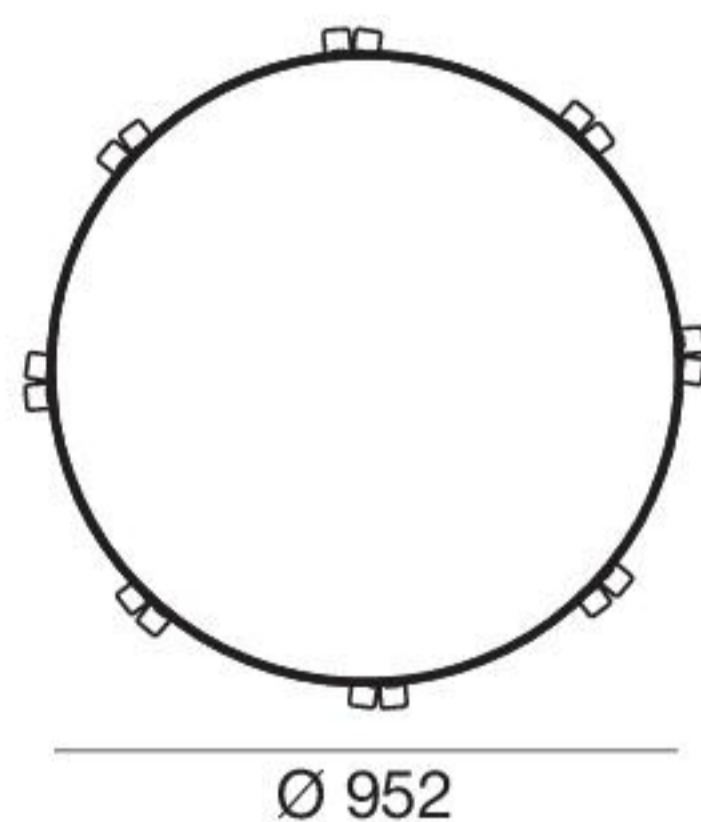

Pool_C | Recessed lights | 220-240 V | topLED 20 W DC - 24 W AC

355

ON/OFF - CRI 80

White	62931	3000 K	2730 lm	W	General	00
		4000 K	2925 lm	N		

DALI - CRI 80

White	62934	3000 K	2730 lm	W	General	00
		4000 K	2925 lm	N		

Pool_C | Recessed lights | 220-240 V | topLED 60 W DC - 65,4 W AC

655

ON/OFF - CRI 80

White	62932	3000 K	8190 lm	W	General	00
		4000 K	8775 lm	N		

DALI - CRI 80

White	62935	3000 K	8190 lm	W	General	00
		4000 K	8775 lm	N		

Pool_C | Recessed lights | 220-240 V | topLED 120 W DC - 130,8 W AC

955

ON/OFF - CRI 80

White	62933	3000 K	16380 lm	W	General	00
		4000 K	17550 lm	N		

DALI - CRI 80

White	62936	3000 K	16380 lm	W	General	00
		4000 K	17550 lm	N		