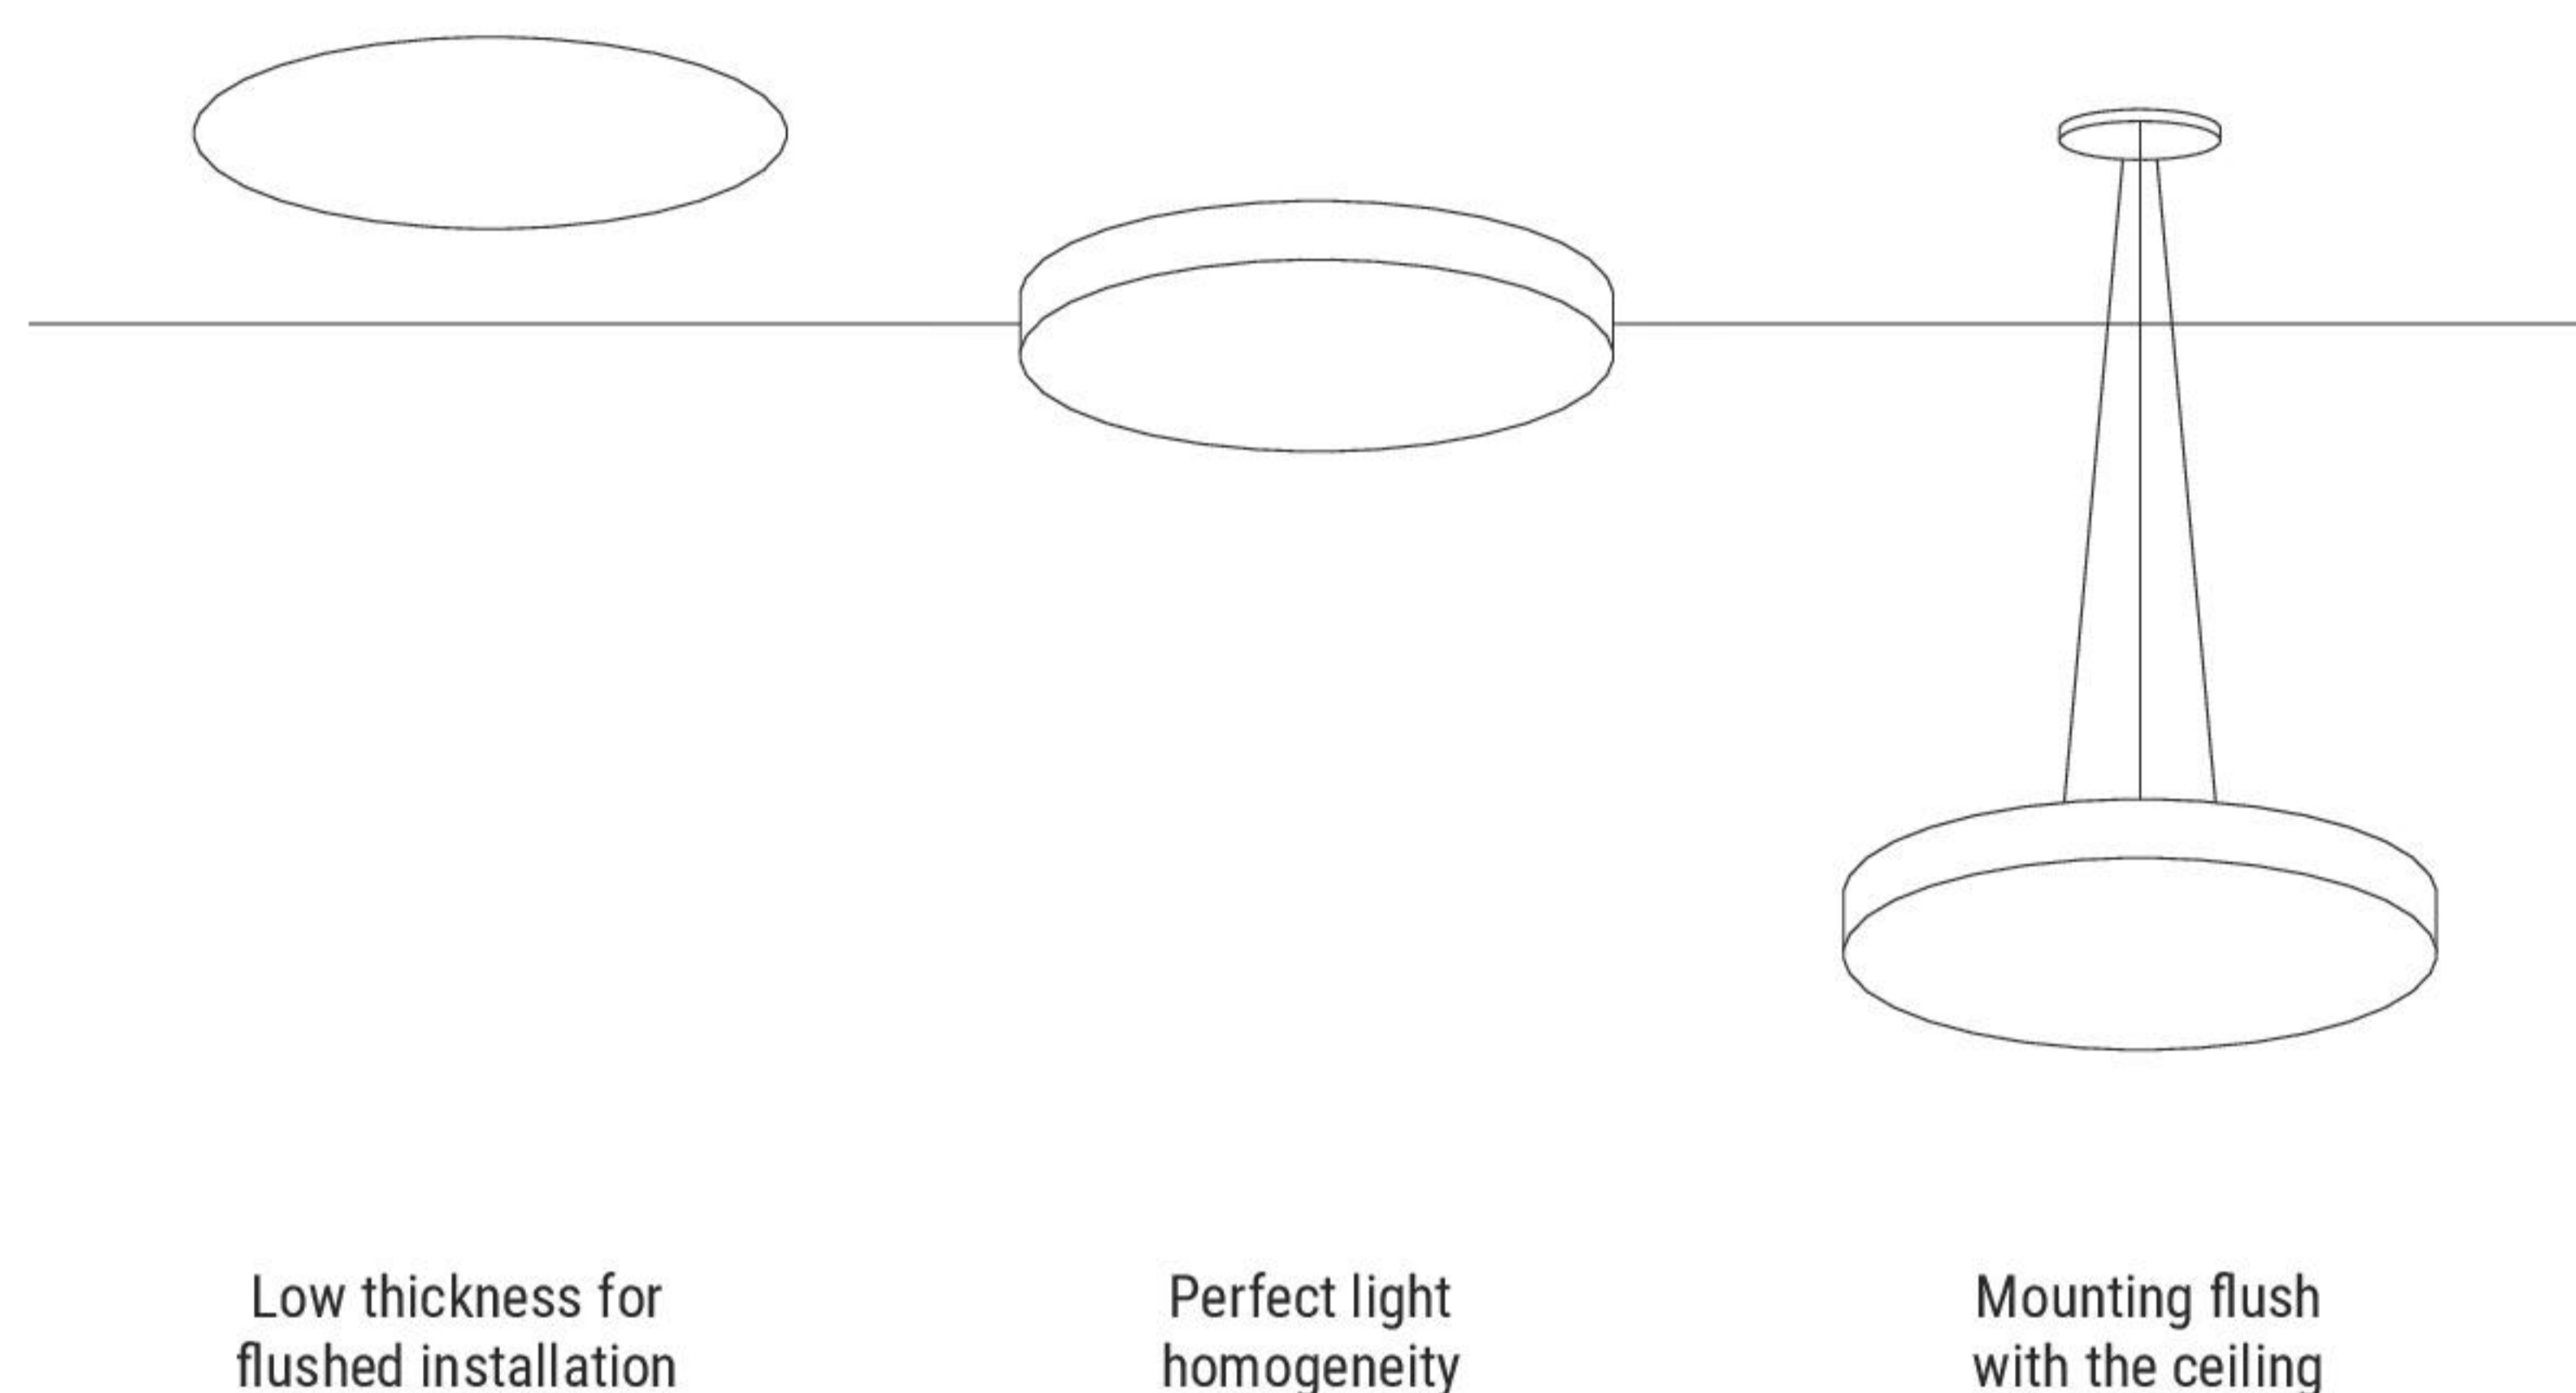

## Furnishing with light

Light technology meets design precision. Visual comfort finds its most rational form, exploiting the simplicity of pure geometry to create a scenographic effect.

### DALI version

The Pool range of products offers the possibility to select the recessed, ceiling-mounted and suspension versions with the DALI dimming protocol: given the large dimensions of the lamps and the extensive overall power achievable, opting for the versatility of the DALI solutions considerably simplifying the management of the various light parameters is of crucial importance.

## Multiple installation

Pool offers a range of products capable of meeting any project needs; irrespective of the type of installation required (recessed, surface or suspension) the body is fully concealed from view, while the slim polycarbonate diffuser offers low luminance, which translates into a soft and comfortable light; or even more it creates a striking light circle, in the version with perimeter circle.

## Controlled emission

The opaline polycarbonate diffuser guarantees full control of the light emission, thus allowing to combine and direct the photons emitted by the light source without lenses or filters. Visually, the effect is cosy, the light appears soft and well diffused.