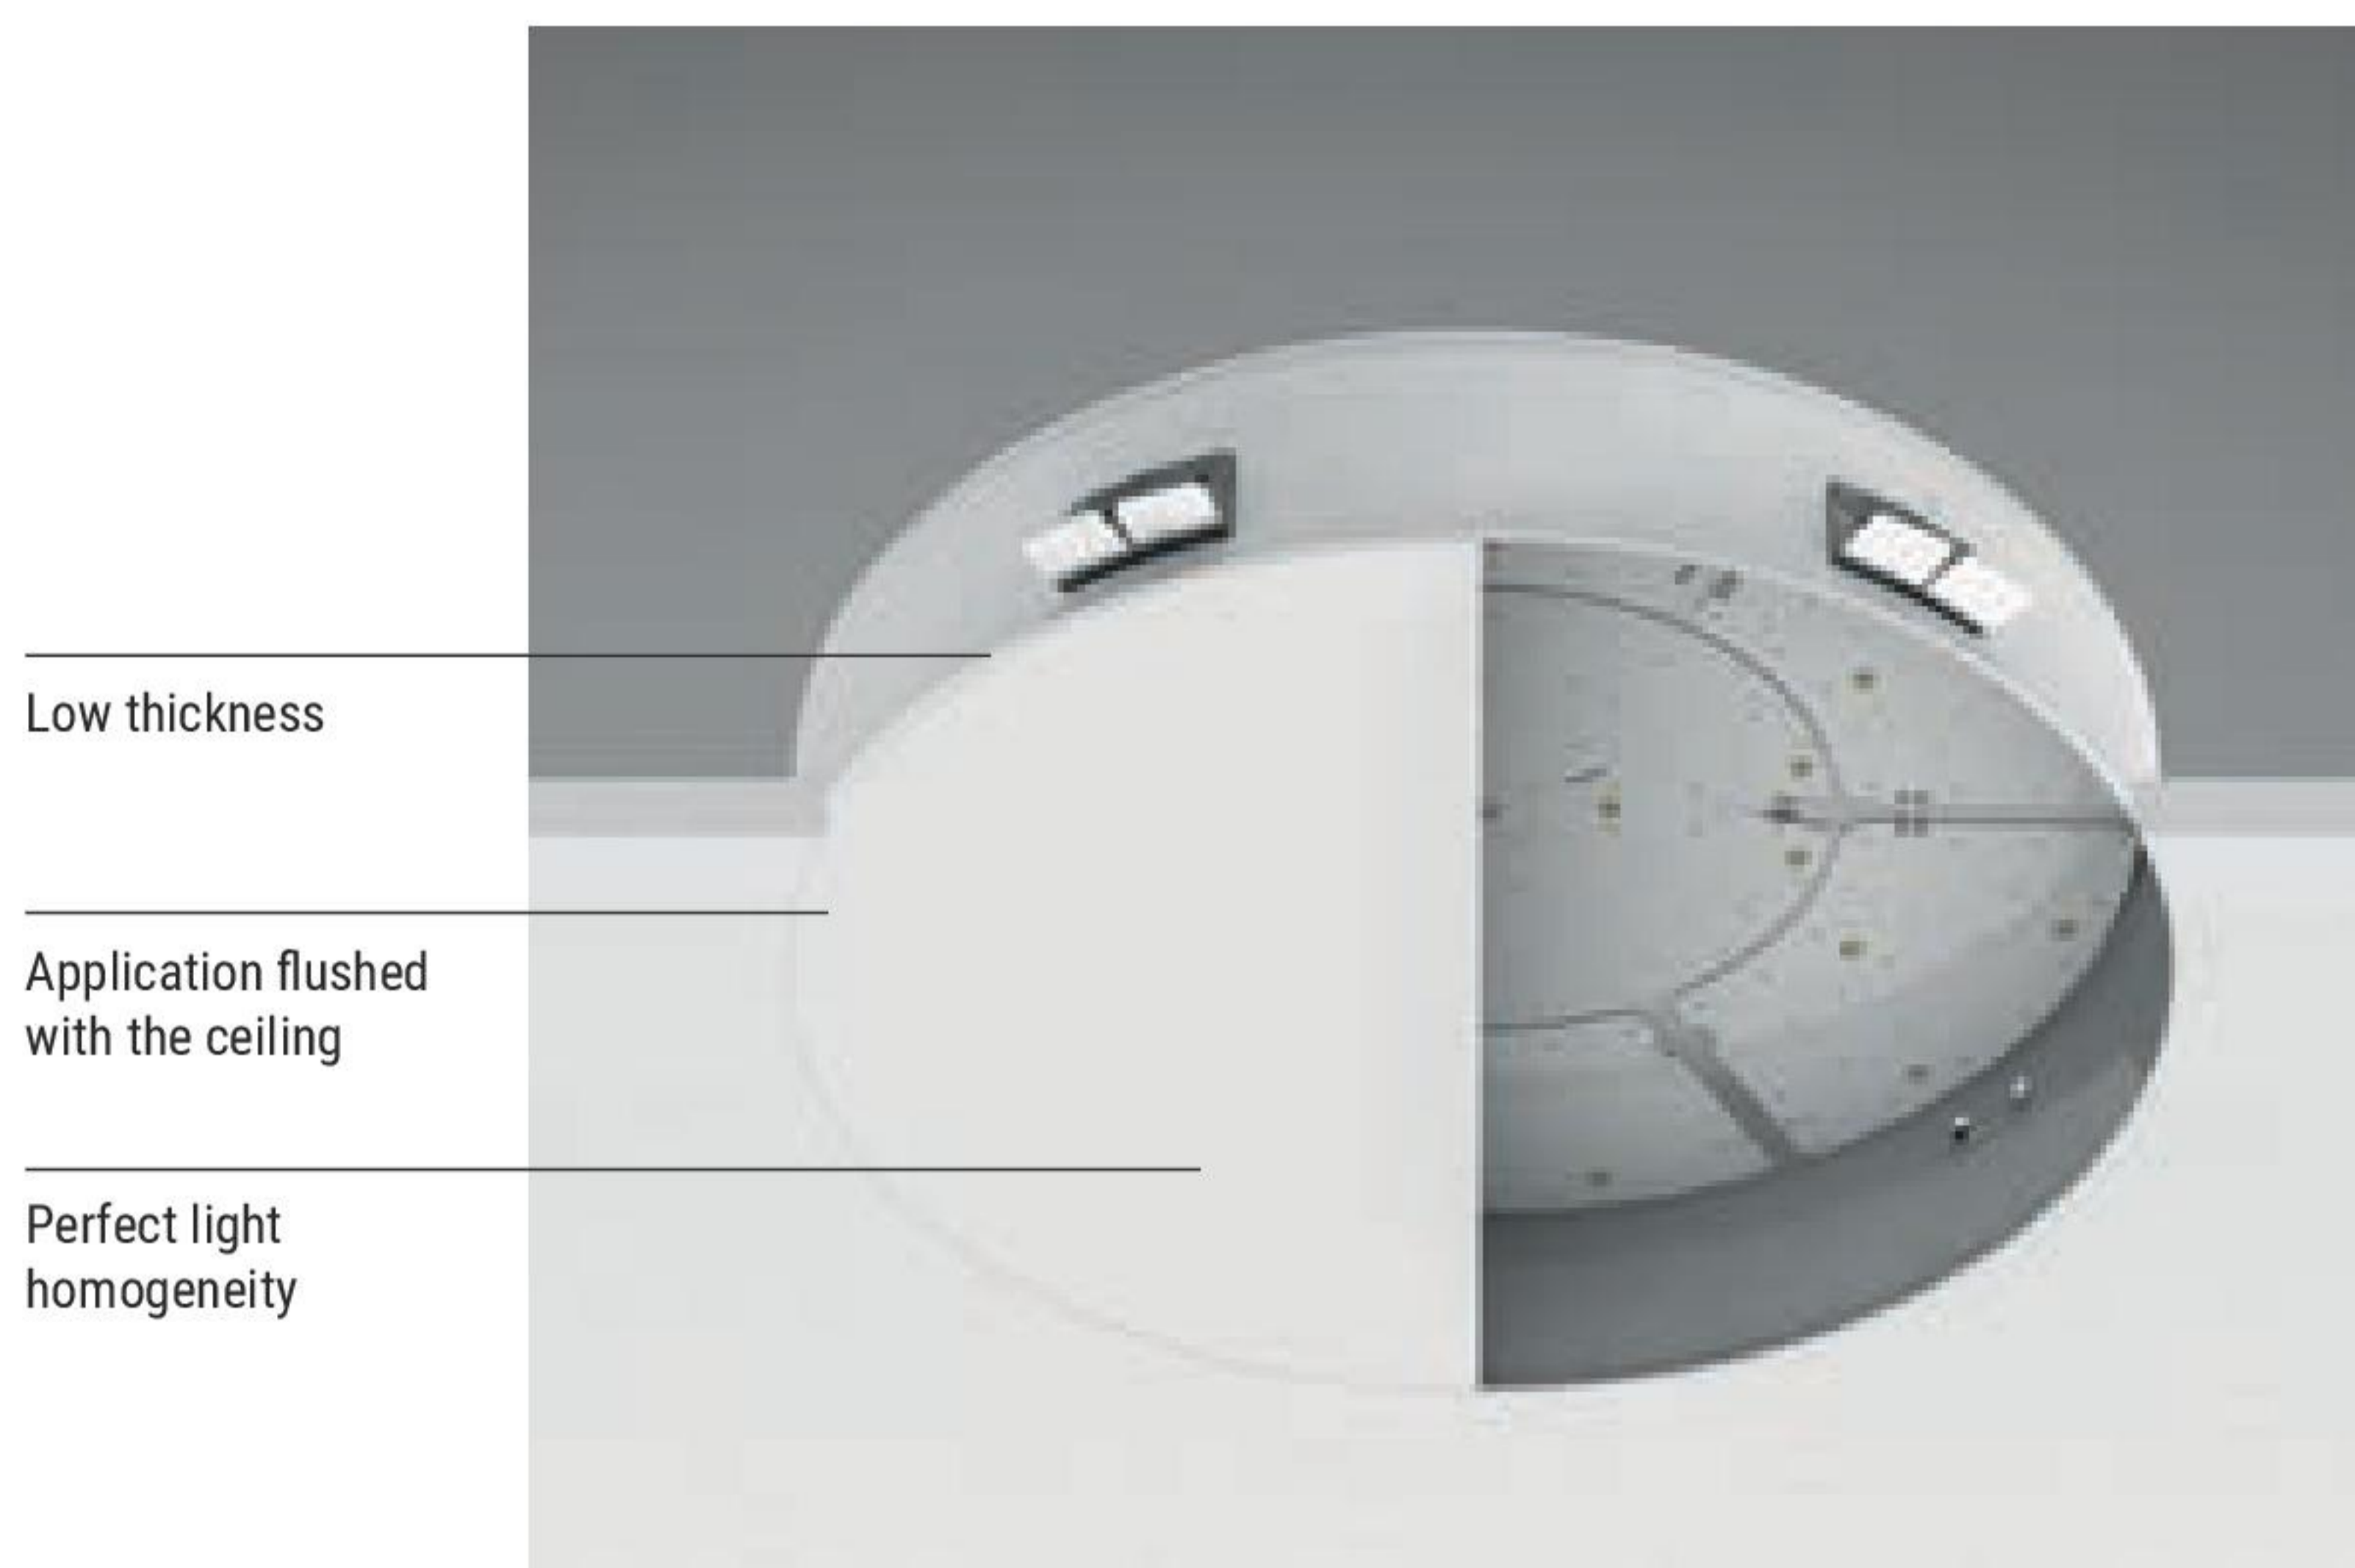

## Furnishing with light

Light technology meets design precision. Visual comfort finds its most rational form, exploiting the simplicity of pure geometry to create a scenographic effect.

### DALI version

The Pool range of products offers the possibility to select the recessed, ceiling-mounted and suspension versions with the DALI dimming protocol: given the large dimensions of the lamps and the extensive overall power achievable, opting for the versatility of the DALI solutions considerably simplifying the management of the various light parameters is of crucial importance.

## Multiple installation

Pool offers a range of products capable of meeting any project needs; irrespective of the type of installation required (recessed, surface or suspension) the body is fully concealed from view, while the slim polycarbonate diffuser offers low luminance, which translates into a soft and comfortable light; or even more it creates a striking light circle, in the version with perimeter circle.

## Controlled emission

The opaline polycarbonate diffuser guarantees full control of the light emission, thus allowing to combine and direct the photons emitted by the light source without lenses or filters. Visually, the effect is cosy, the light appears soft and well diffused.