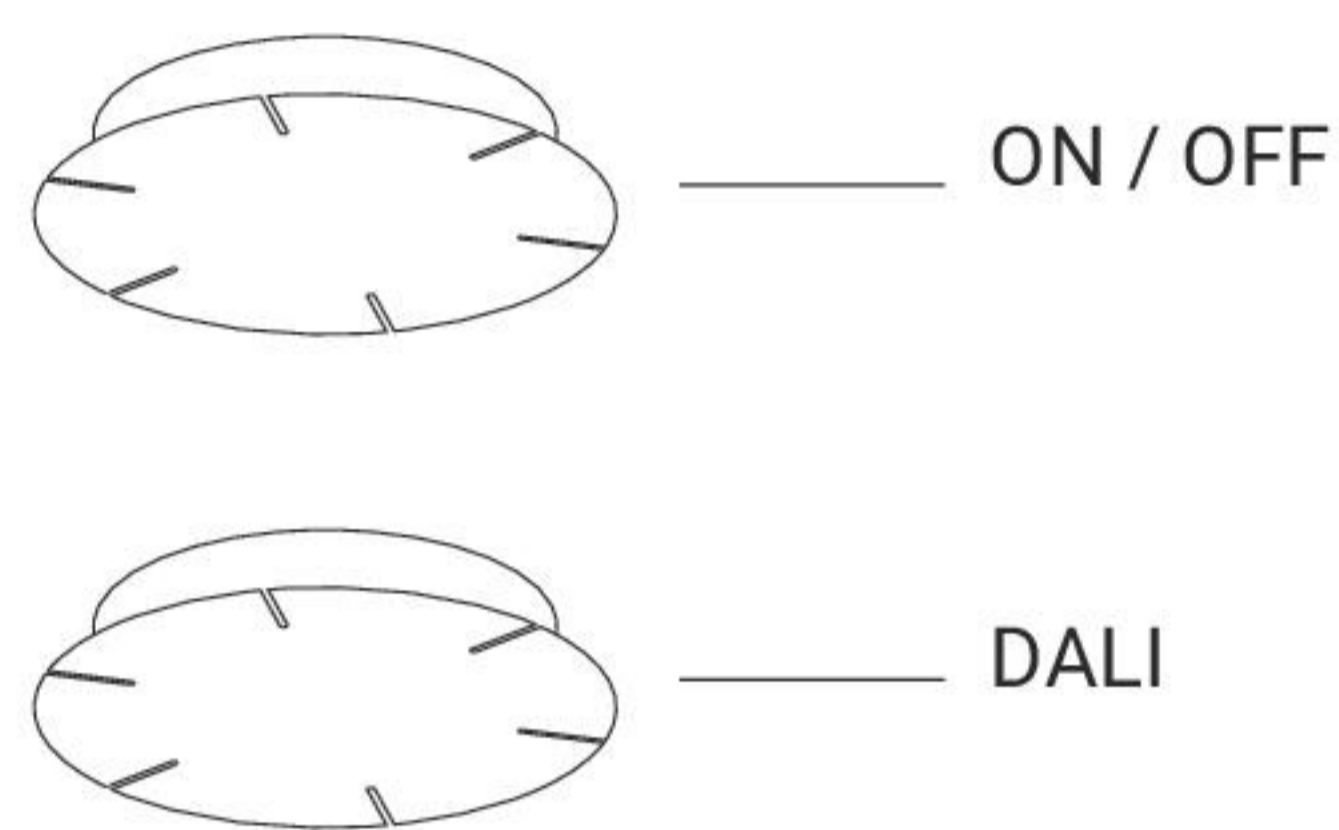

Selection of central ceiling rose

n.1 art. 65412
(ON/OFF)