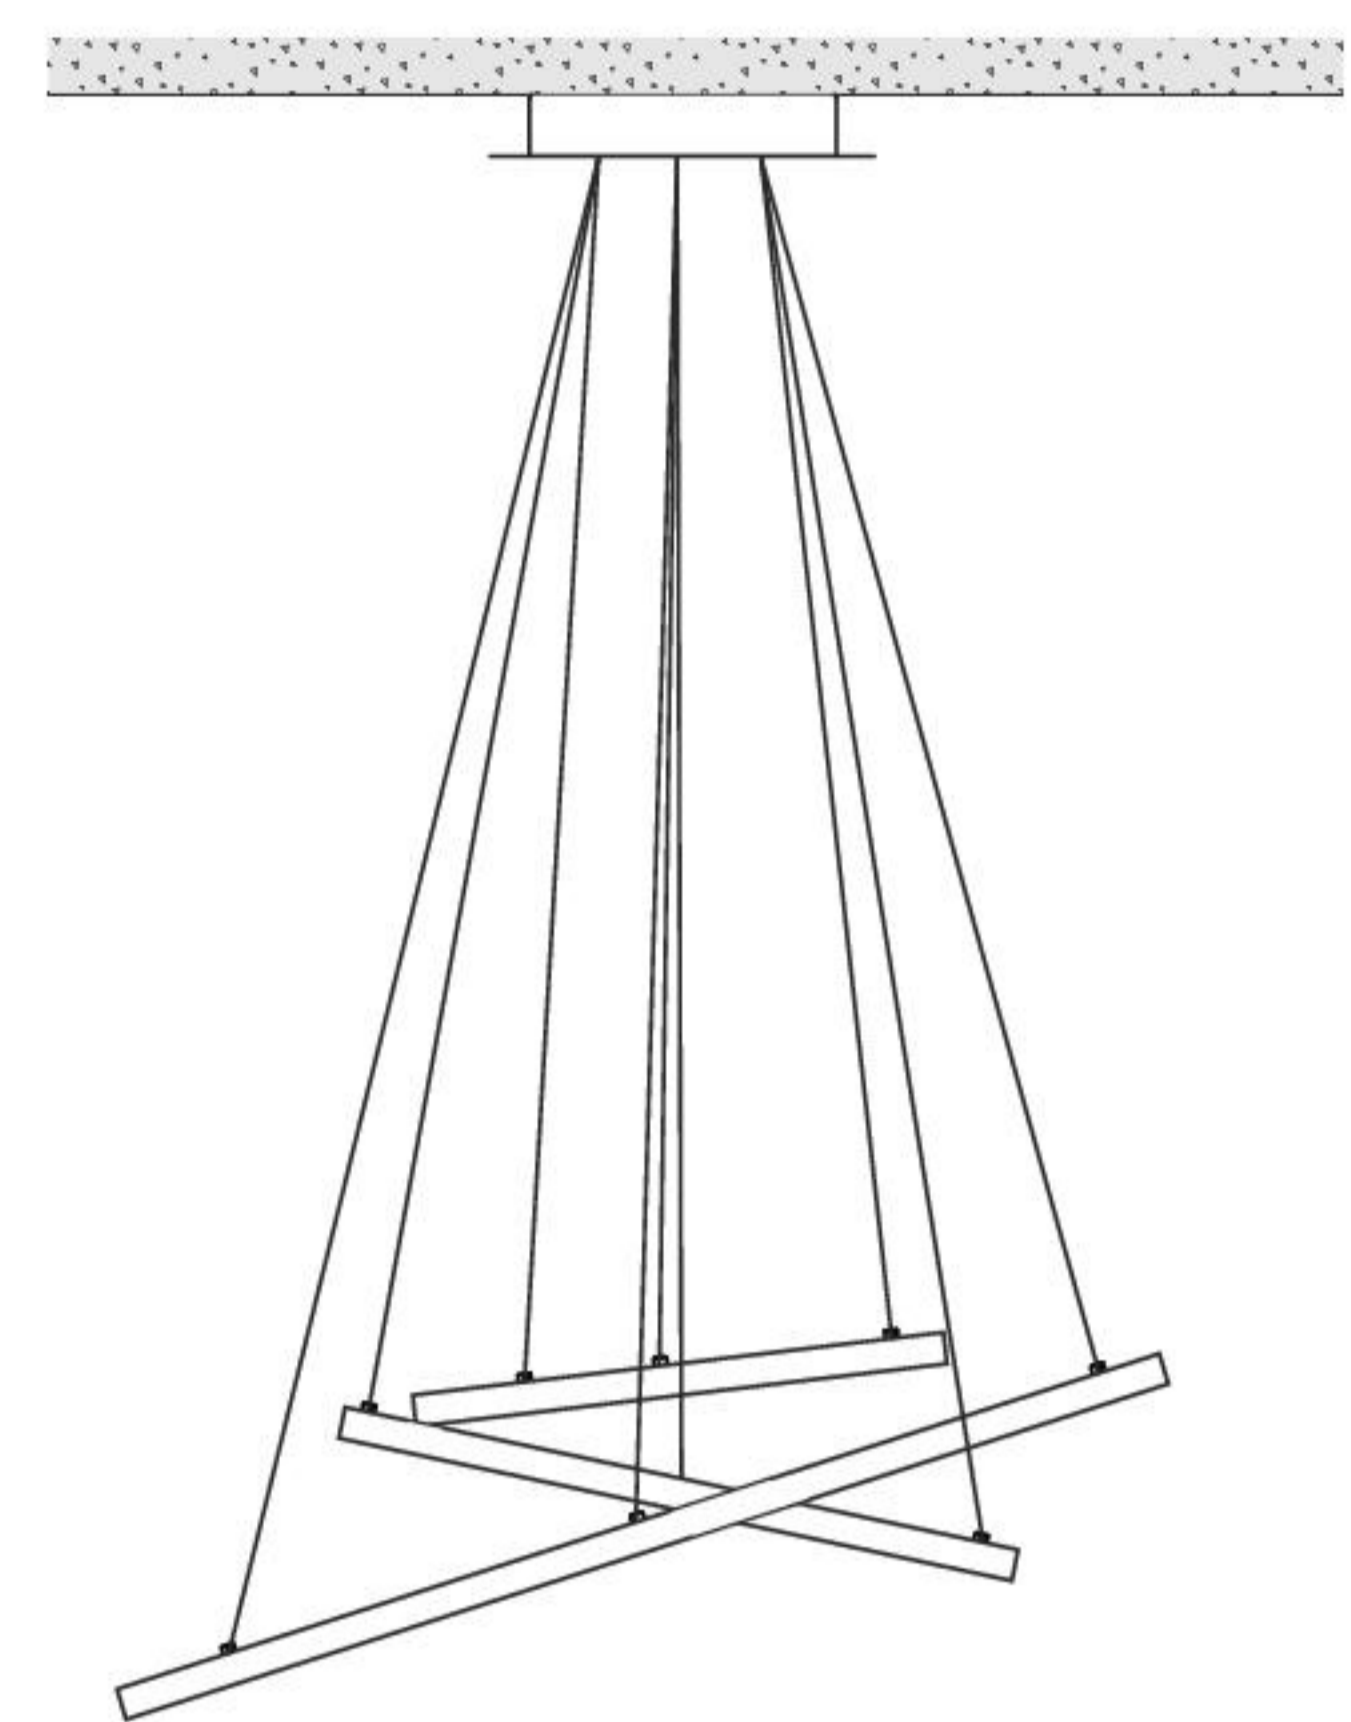

## Configuration with central ceiling rose for compositions

Providing a Tour\_PD, PU and D composition with central ceiling rose ON / OFF.

### Ordering example:

n.1 art. 64570W00  
n.1 art. 64584W00  
n.1 art. 65312W00

+

### Selection of central ceiling rose

n.1 art. 65412  
(ON/OFF)

## 6-point ceiling rose for 3 tour fixing

| type      | ON/OFF<br>Max 450 W | DALI<br>Max 450 W |
|-----------|---------------------|-------------------|
| White     | <b>65412</b>        | <b>65418</b>      |
| Black     | <b>65413</b>        | <b>65419</b>      |
| Nickel    | <b>65414</b>        | <b>65398</b>      |
| Gold      | <b>63716</b>        | <b>63717</b>      |
| Bronze    | <b>65416</b>        | <b>65349</b>      |
| Rose gold | <b>65417</b>        | <b>65399</b>      |