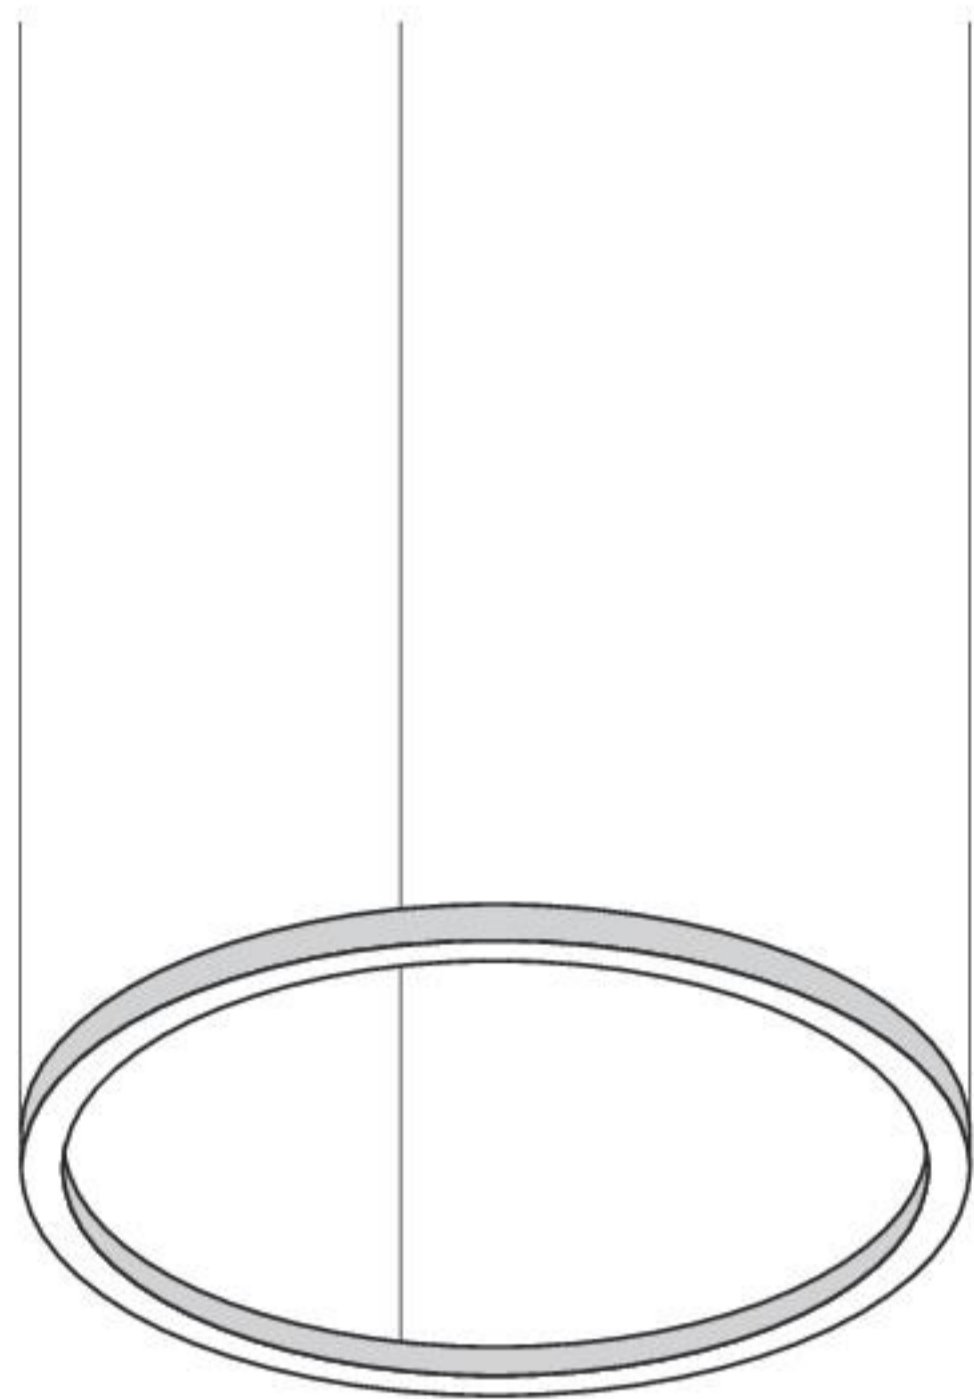

## Configuration with central ceiling rose for compositions

Providing a Tour\_PD, PU and D composition with central ceiling rose ON / OFF.

### Selection Tour model

### Ordering example:

n.1 art. 64570W00  
n.1 art. 64584W00  
n.1 art. 65312W00

+

## 6-point ceiling rose for 3 tour fixing

| type      | ON/OFF<br>Max 450 W | DALI<br>Max 450 W |
|-----------|---------------------|-------------------|
| White     | <b>65412</b>        | <b>65418</b>      |
| Black     | <b>65413</b>        | <b>65419</b>      |
| Nickel    | <b>65414</b>        | <b>65398</b>      |
| Gold      | <b>63716</b>        | <b>63717</b>      |
| Bronze    | <b>65416</b>        | <b>65349</b>      |
| Rose gold | <b>65417</b>        | <b>65399</b>      |