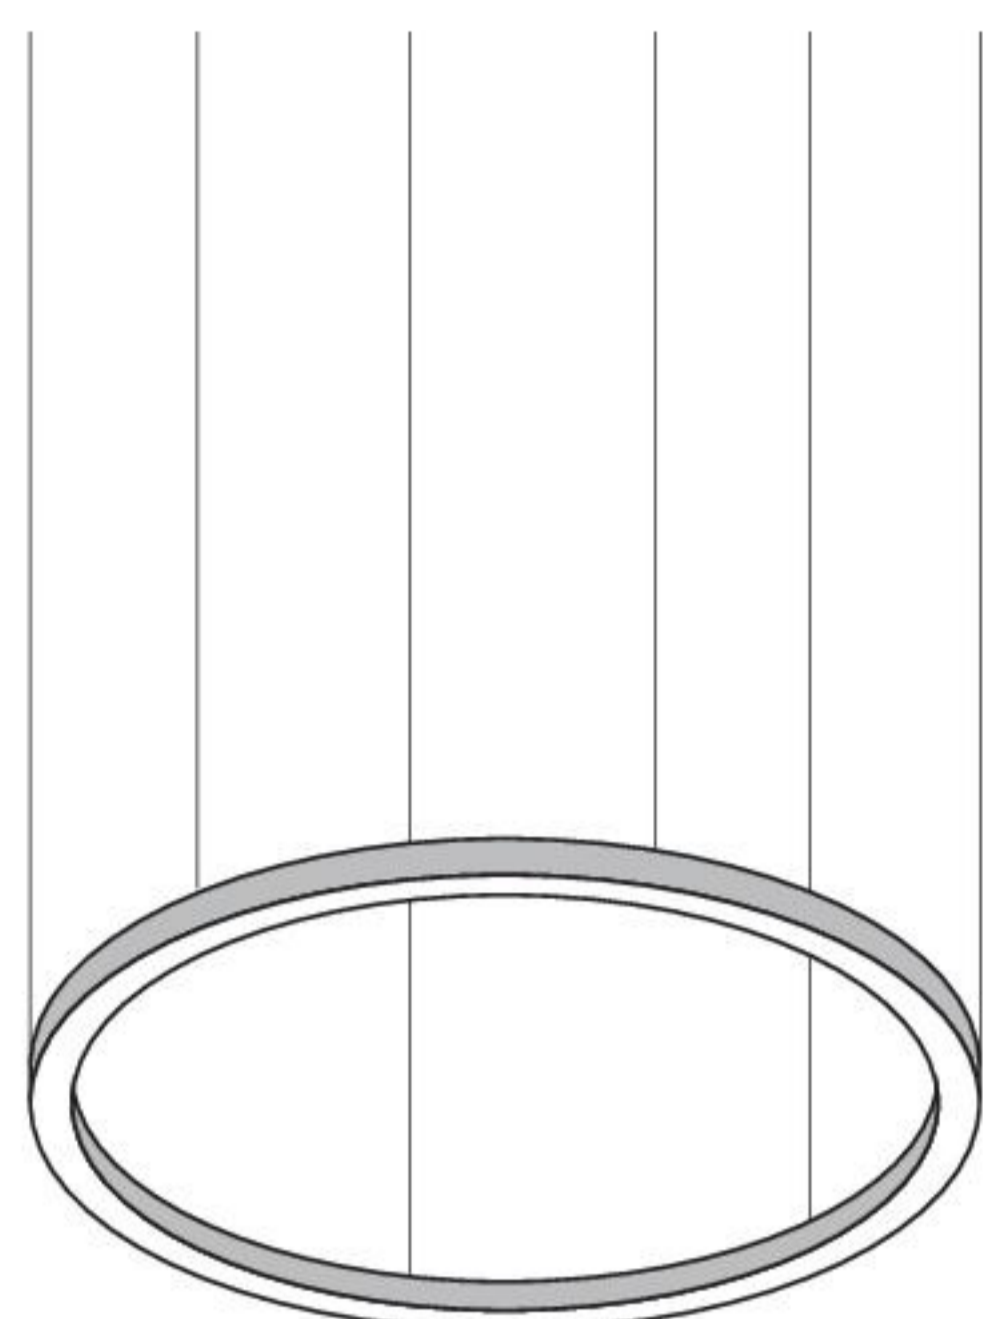

Configuration with 2450 dual-side emission central ceiling rose

Providing a Tour_D composition with ON / OFF or DALI central ceiling rose.

Selection Tour model