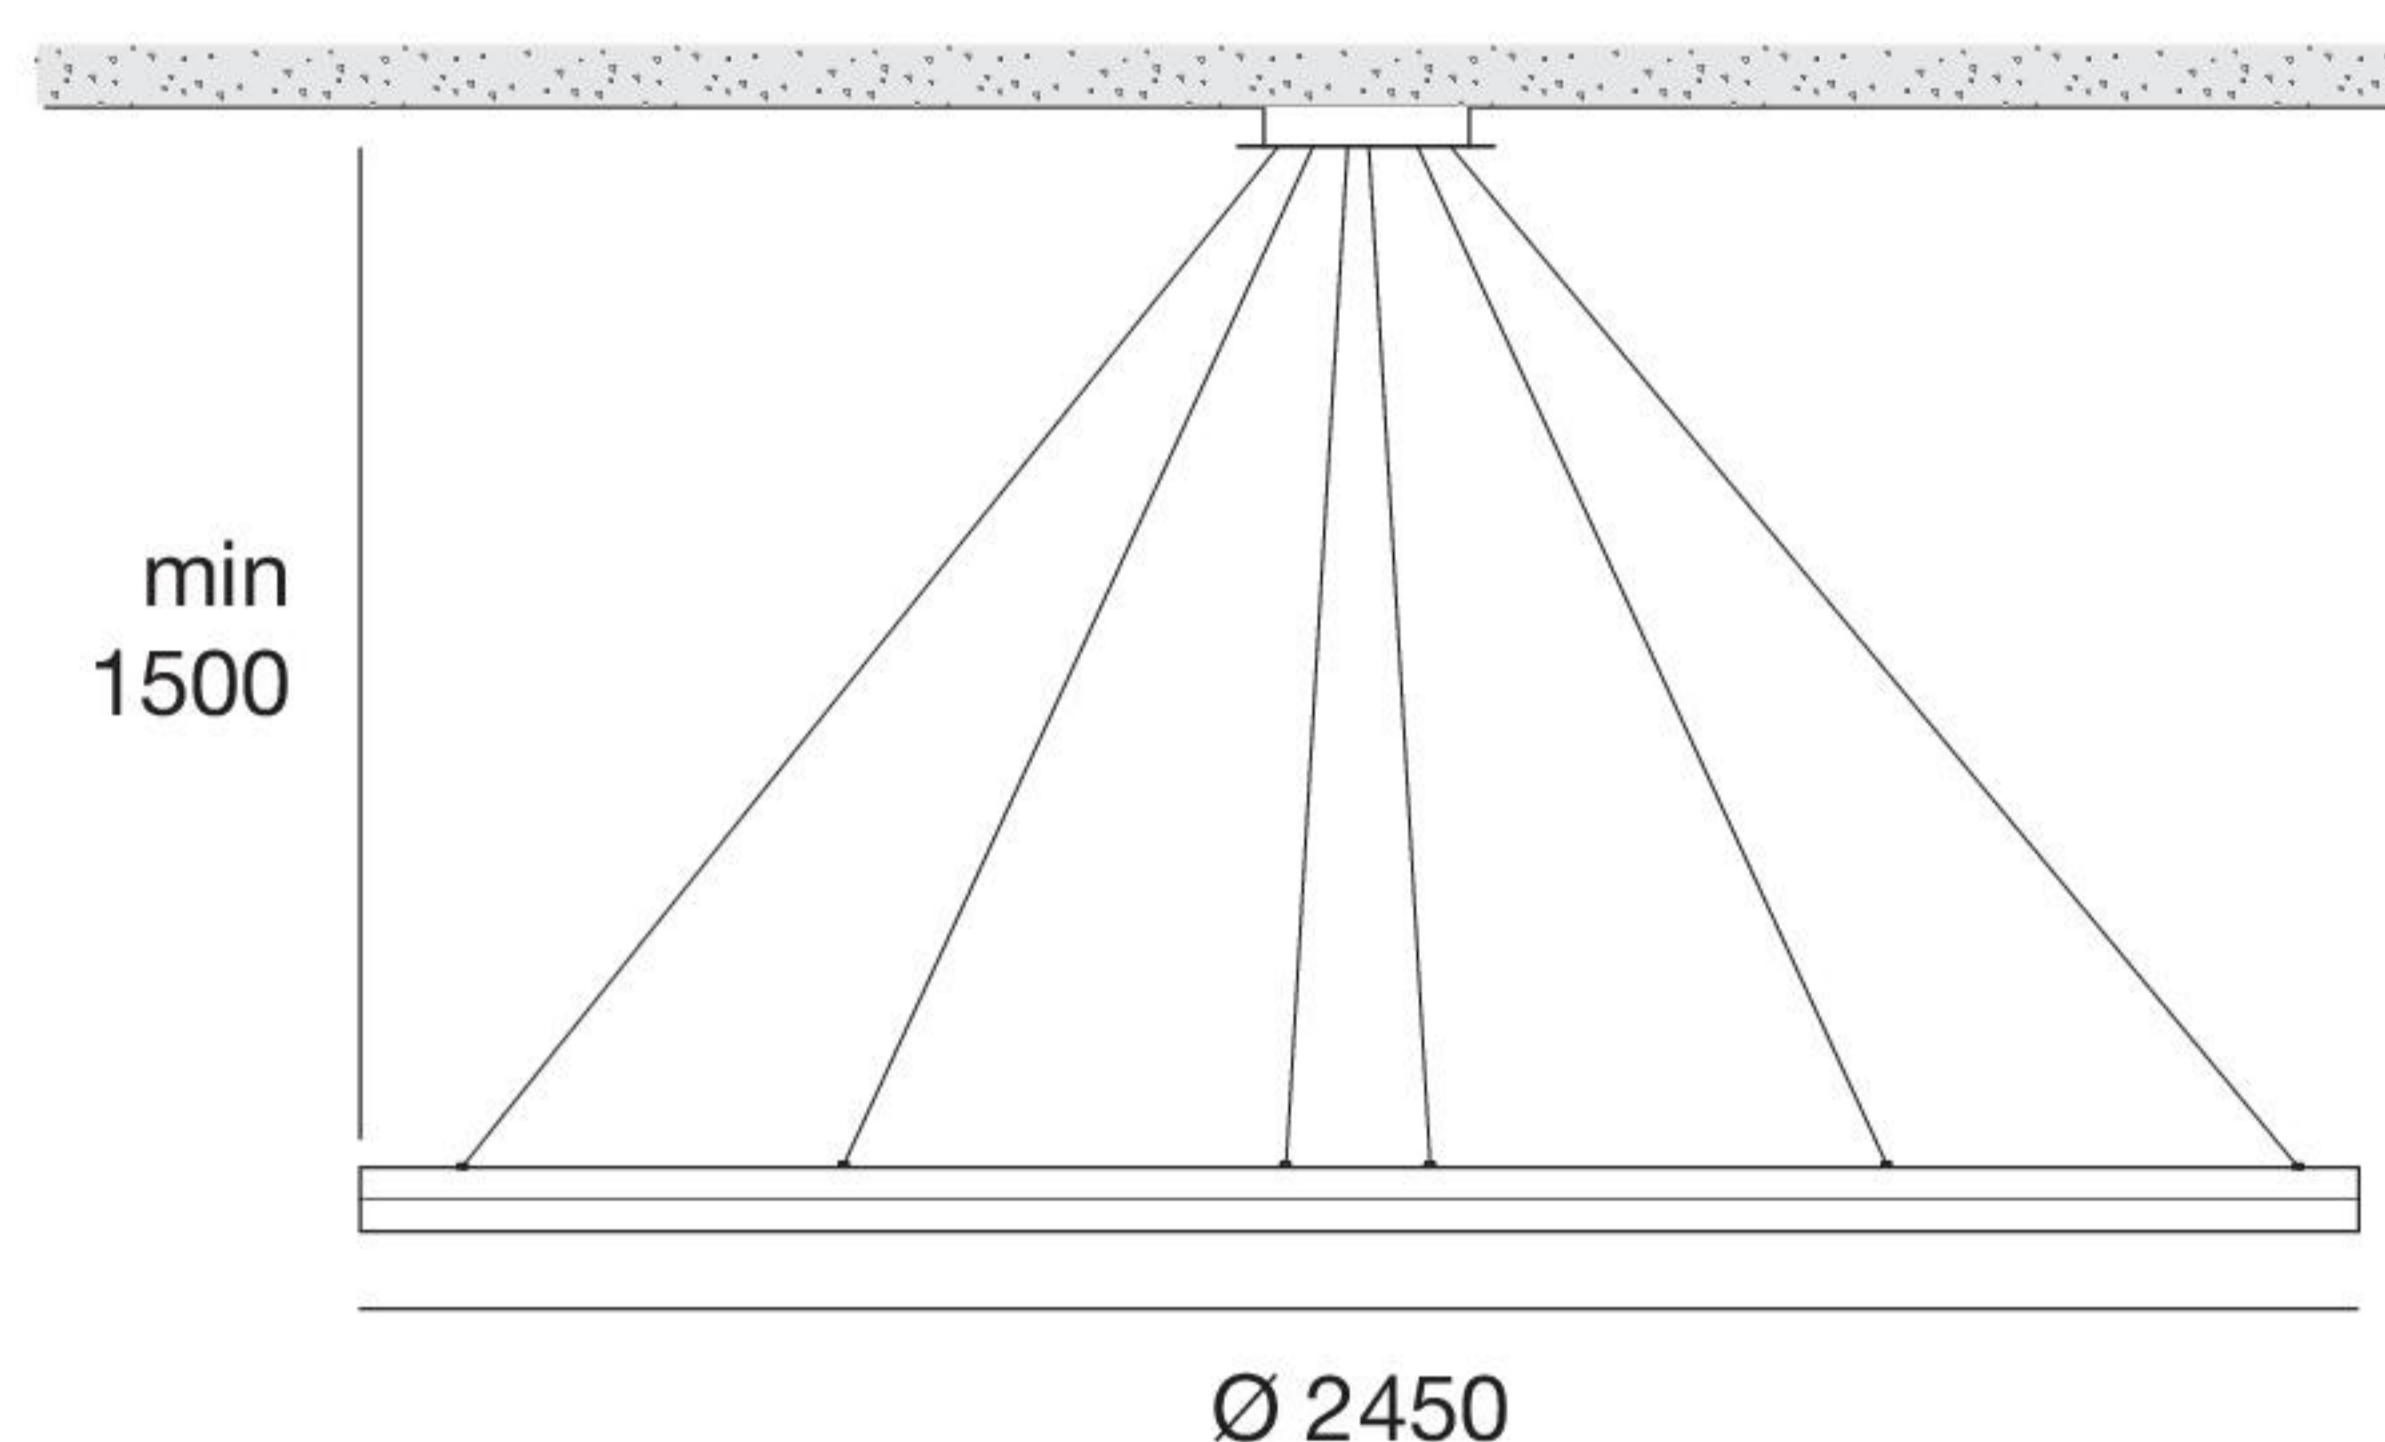

Final result

Ordering example:

n.1 art. 64570W00
(Tour_PD1)

+

n.1 art. 64578
(ON/OFF)

Coupling ceiling rose for dual-side emission Tour R

type	Available for D1-D2-D3	
	ON/OFF Max 75+75 W	DALI Max 75+75 W
White	65324	65325
Black	65326	65327
Nickel	65328	65329
Gold	63701	63702
Bronze	65332	65333
Rosegold	65334	65335

type	Available for D4	
	ON/OFF Max 150+150 W	DALI Max 150+150 W
White	65336	65337
Black	65338	65339
Nickel	65340	65341
Gold	63703	63704
Bronze	65344	65345
Rosegold	65346	65347

Coupling ceiling rose for dual-side emission Tour Q

type	Available for dual-side emission Tour Q	
	ON/OFF Max 75 W + 75 W	DALI 0/1-10 V Max 75 W + 75 W
White	64358	64348
Black	64359	64349

type	Available for dual-side emission Tour Q	
	ON/OFF Max 150 W + 150 W	DALI 0/ -10 V Max 150 W + 150 W
White	64338	64328
Black	64339	64329