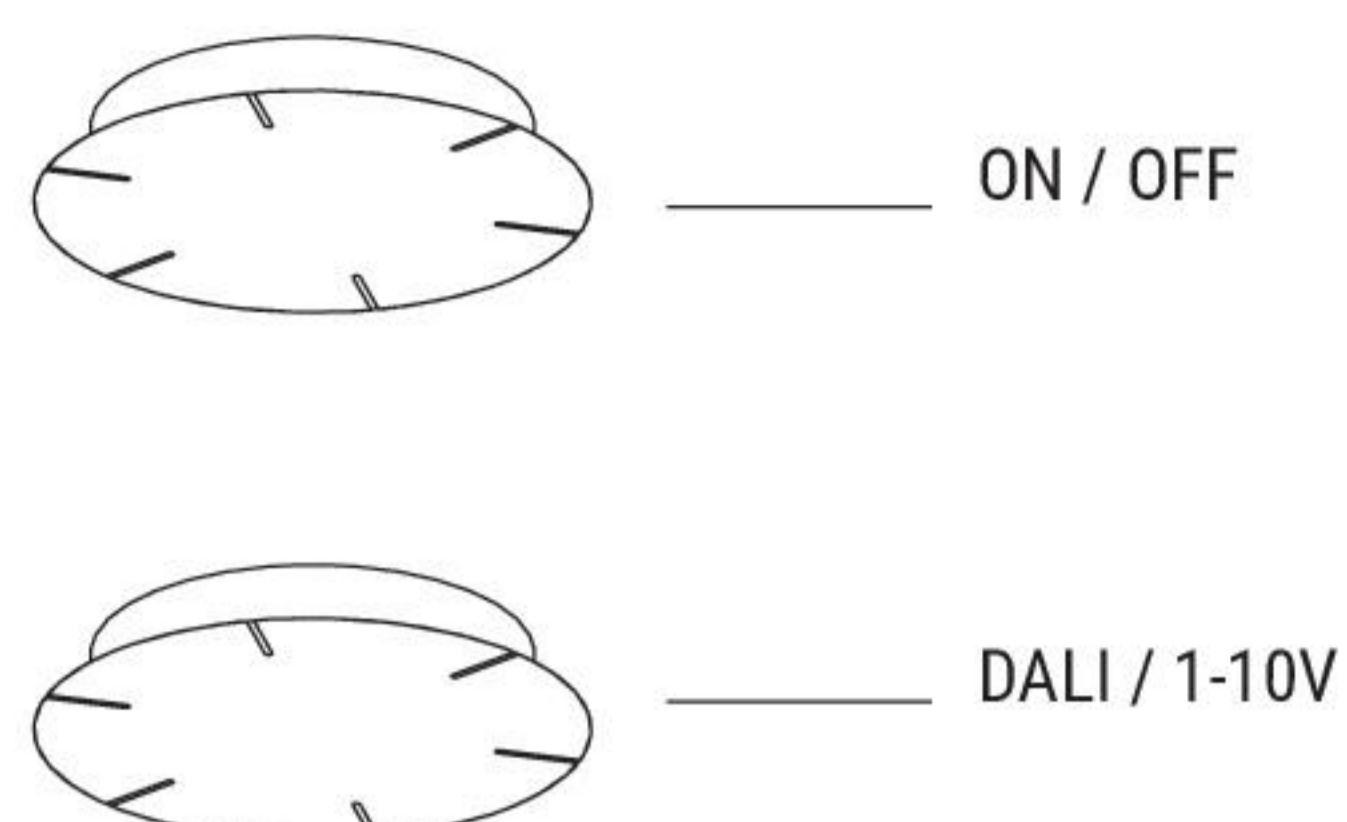

Selection of central ceiling rose