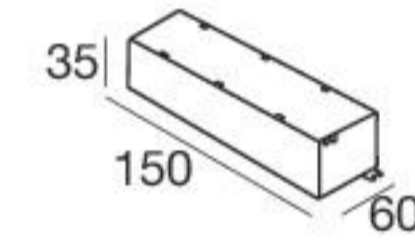

Electronics

99331
ON/OFF
1 art.

99332
0/1-10V
1 art.

99722
DALI
1 art.

Tour_Q | Pendant Luminaires | 24 V | topLED 105 W