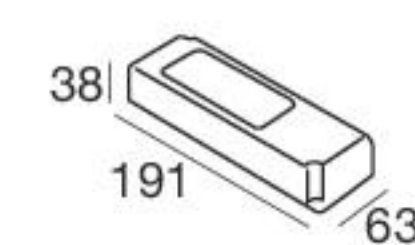

Electronics

99331
ON/OFF
1 art.

99332
0/1-10V
1 art.

99722
DALI
1 art.

Tour_QV | Pendant Luminaires | 24 V | topLED 45 W

White	64260	3000 K	4810 lm	W	General	00
Black	64250	4000 K	5040 lm	N		

Electronics

99374
ON/OFF
1 art.