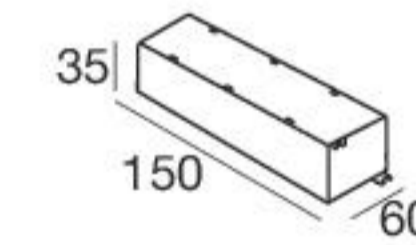

Electronics

99331
ON/OFF
1 art.

99332
0/1-10V
1 art.

99722
DALI
1 art.

Tour_QV | Pendant Luminaires | 24 V | topLED 45 W