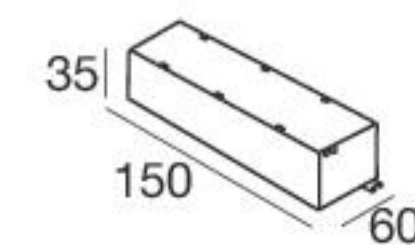

Electronics

99331
ON/OFF
1 art.

99332
0/1-10V
1 art.

99722
DALI
1 art.

Tour_QV | Pendant Luminaires | 24 V | topLED 45 W

White	64260	3000 K	4810 lm	W	General	00
Black	64250	4000 K	5040 lm	N		

Electronics

99374
ON/OFF
1 art.