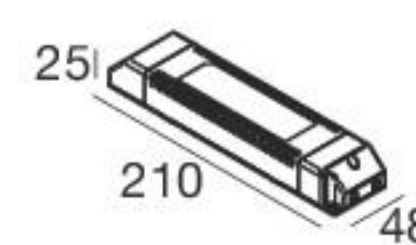

Electronics

99331
ON/OFF
1 art.

99332
0/1-10V
1 art.

99722
DALI
1 art.

Tour_QV | Pendant Luminaires | 24 V | topLED 45 W

White	64260	3000 K	4810 lm	W	General	00
Black	64250	4000 K	5040 lm	N		

Electronics

99374
ON/OFF
1 art.