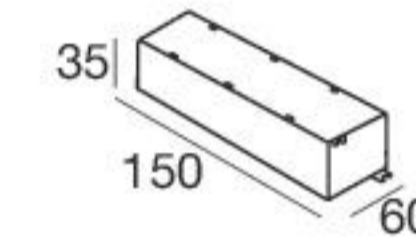

Electronics

99331
ON/OFF
1 art.

99332
0/1-10V
1 art.

99722
DALI
1 art.

Tour_Q | Pendant Luminaires | 24 V | topLED 105 W