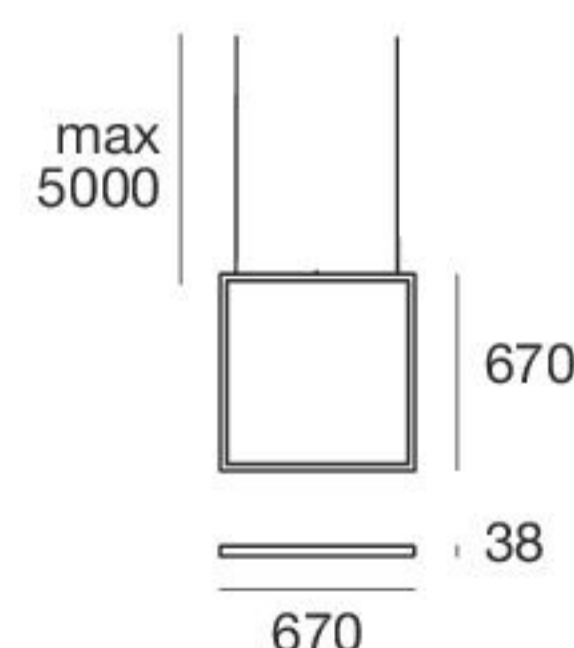

Electronics

99331
ON/OFF
1 art.

99332
0/1-10V
1 art.

99722
DALI
1 art.

Tour_QV | Pendant Luminaires | 24 V | topLED 45 W

White	64260	3000 K	4810 lm	W	General	00
Black	64250	4000 K	5040 lm	N		

Electronics

99374
ON/OFF
1 art.