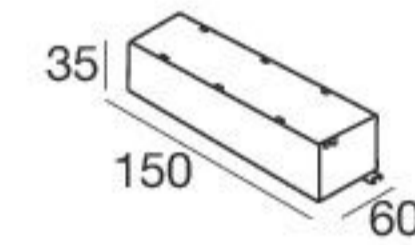

Electronics

99331
ON/OFF
1 art.

99332
0/1-10V
1 art.

99722
DALI
1 art.

Tour_QV | Pendant Luminaires | 24 V | topLED 45 W