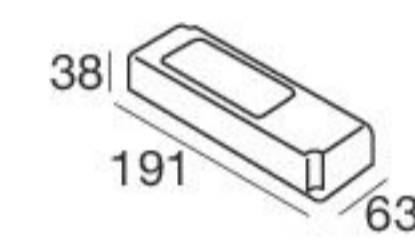

Electronics

99331
ON/OFF
1 art.

99332
0/1-10V
1 art.

99722
DALI
1 art.

Tour_Q | Pendant Luminaires | 24 V | topLED 105 W