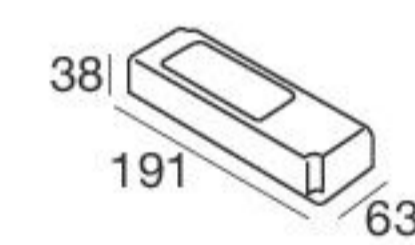

Electronics

99331
ON/OFF
1 art.

99332
0/1-10V
1 art.

99722
DALI
1 art.

Tour_QV | Pendant Luminaires | 24 V | topLED 45 W