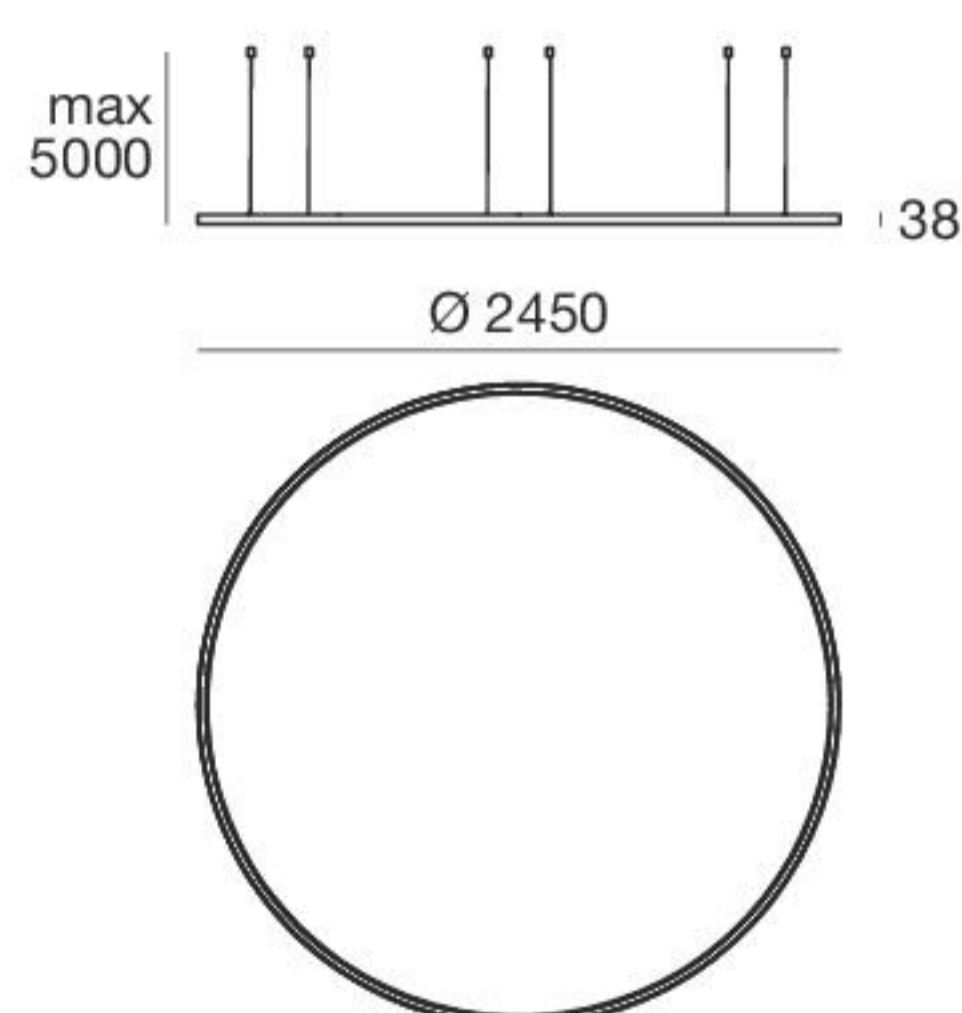

Tour_PU | Pendant Luminaires | 24 V | topLED 114 W

White	64587	3000 K	15588 lm	W	General	00
Black	64694	4000 K	16367 lm	N		
Nickel	64695					
Gold	63734					
Bronze	64697					
Rose gold	65138					

Electronics

99331	99332	99722
ON/OFF	0/1-10V	DALI
1 art.	1 art.	1 art.