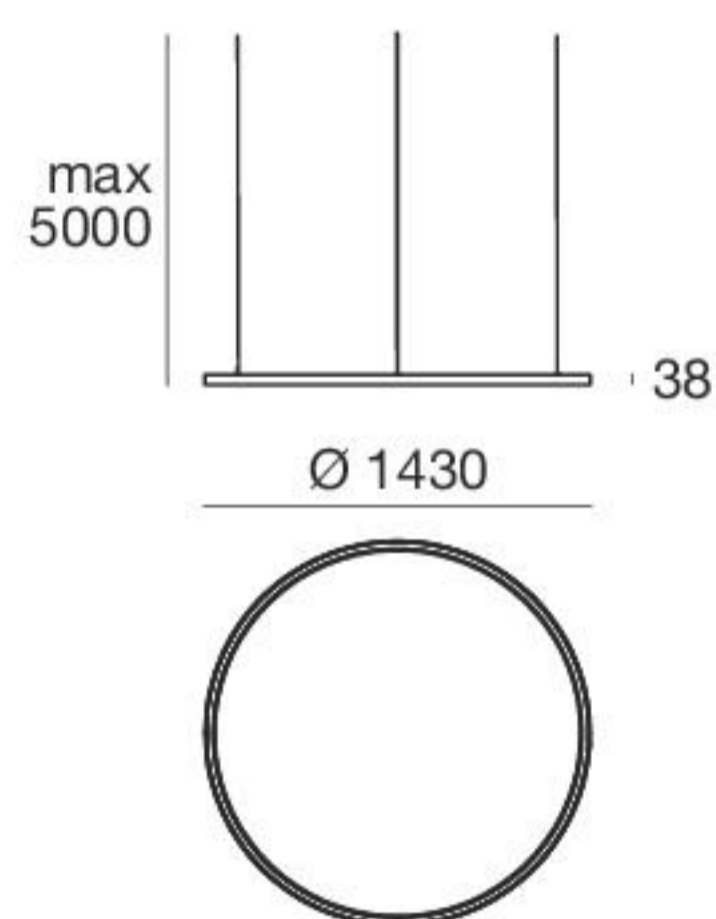

Tour_PU | Pendant Luminaires | 24 V | topLED 70 W

White	64585	3000 K	9355 lm	W	General	00
Black	64690	4000 K	9823 lm	N		
Nickel	64691					
Gold	63733					
Bronze	64693					
Rose gold	65137