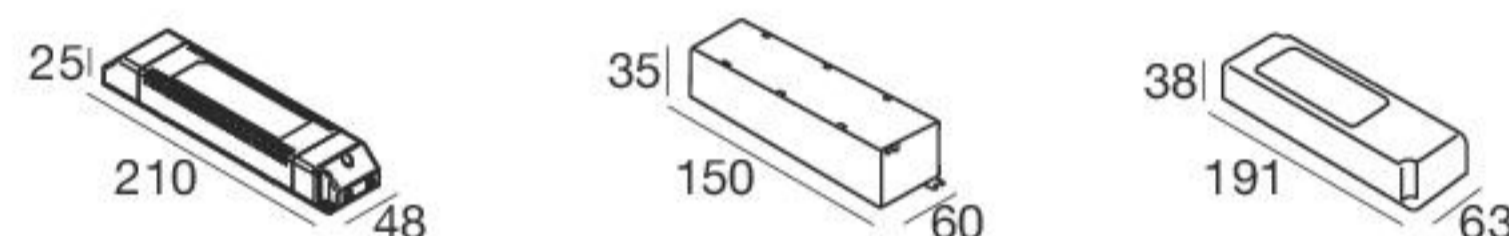

Electronics

99374	99332	99722
ON/OFF	0/1-10V	DALI
1 art.	1 - 3 art.	1 - 2 art.