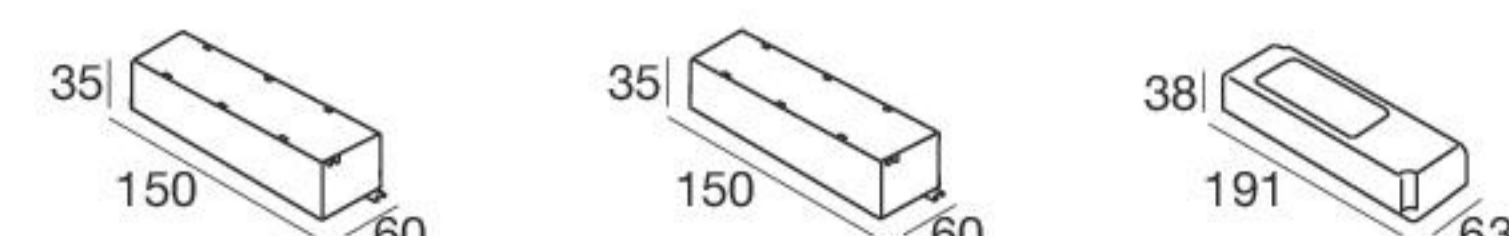

Electronics

99331	99332	99722
ON/OFF	0/1-10V	DALI
1 art.	1 art.	1 art.