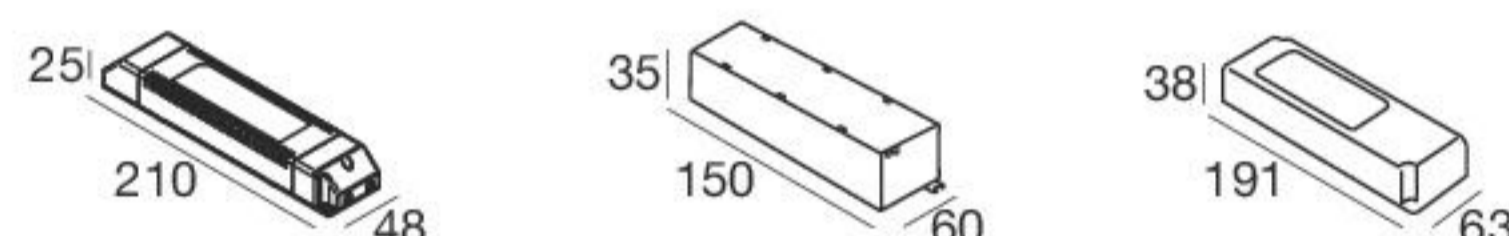

Electronics

99374	99332	99722
ON/OFF	0/1-10V	DALI
1 art.	1 - 2 art.	1 art.