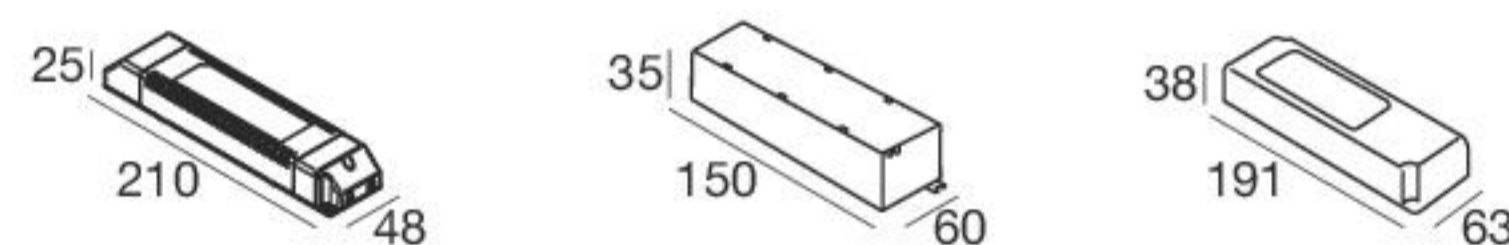

Electronics

99374	99332	99722
ON/OFF	0/1-10V	DALI
1 art.	1 - 2 art.	1 - 2 art.