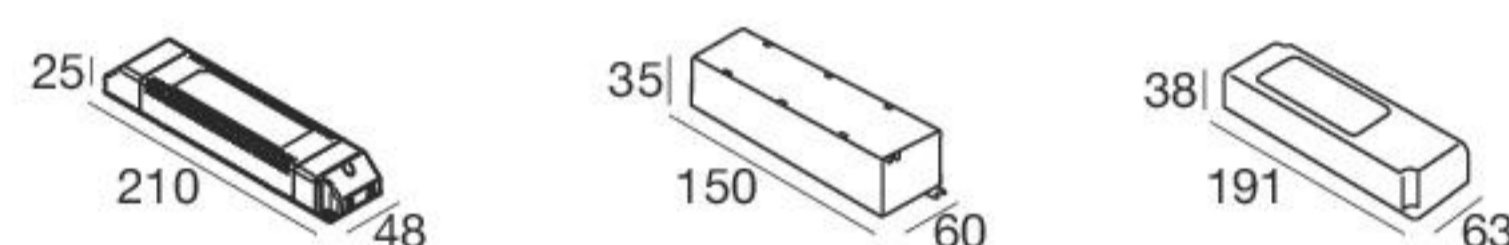

Electronics

99374	99332	99722
ON/OFF	0/1-10V	DALI
1 - 2 art.	1 - 4 art.	1 - 3 art.