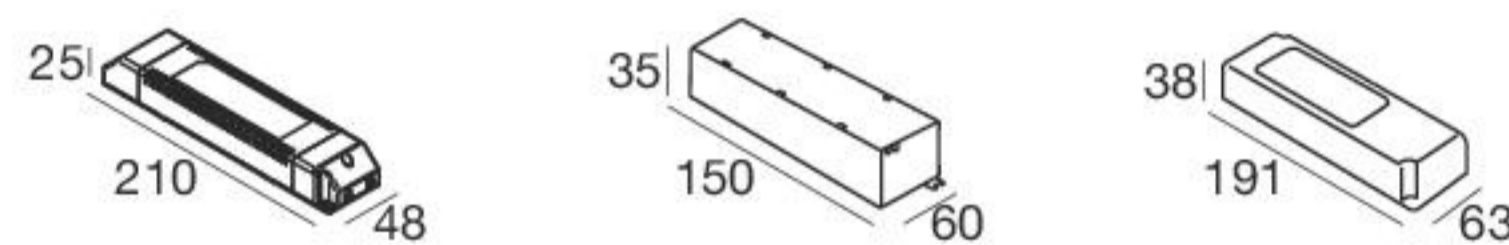

Electronics

99374	99332	99722
ON/OFF	0/1-10V	DALI
1 art.	1 - 3 art.	1 - 2 art.