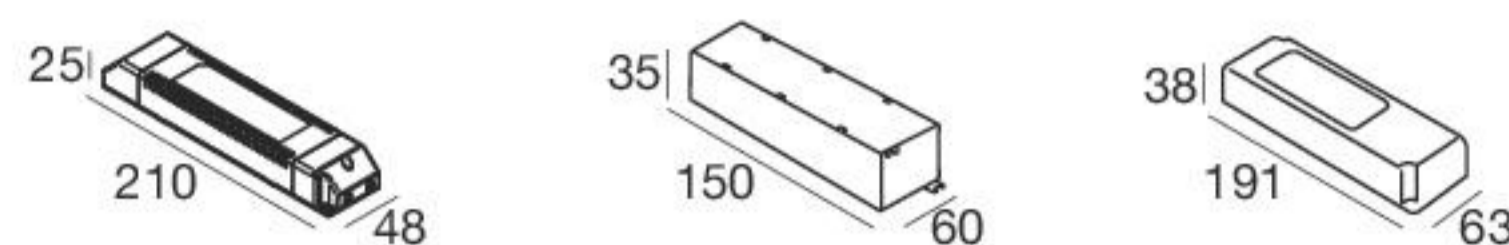

Electronics

99374	99332	99722
ON/OFF	0/1-10V	DALI
1 - 2 art.	1 - 4 art.	1 - 3 art.