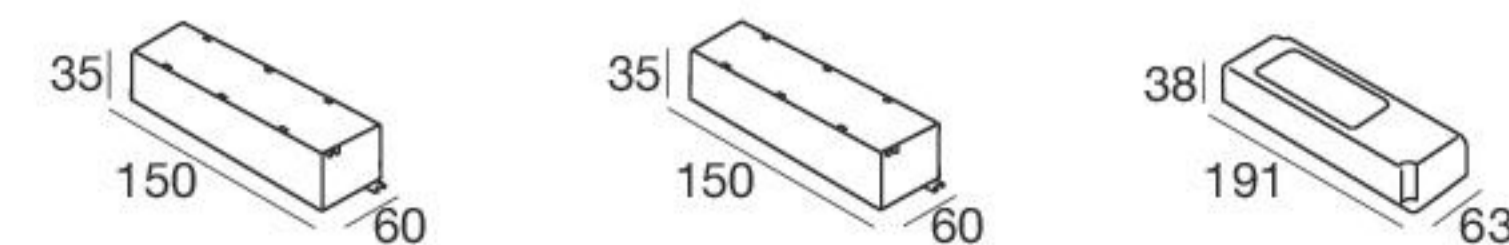

Electronics

99331	99332	99722
ON/OFF	0/1-10V	DALI
1 art.	1 art.	1 art.