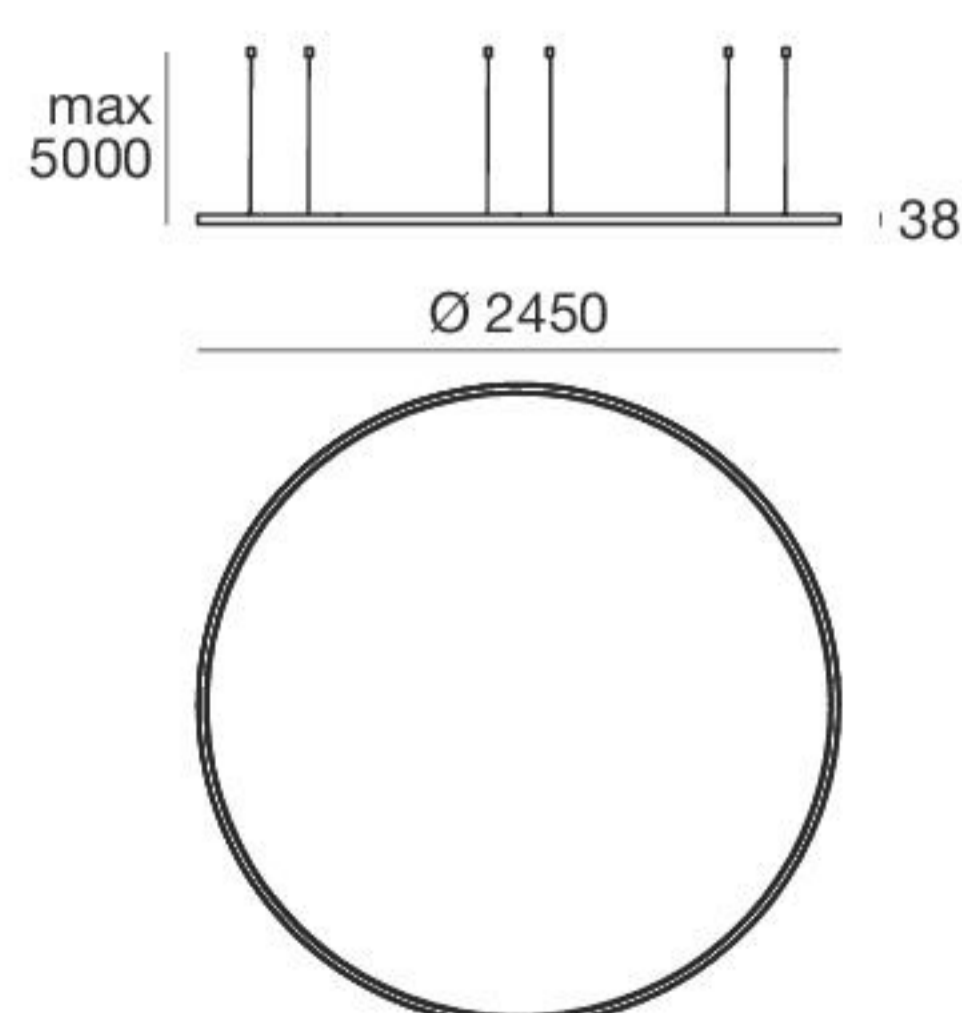

Tour_PD | Pendant Luminaires | 24 V | topLED 114 W

RTG 64573W00
65124W00

White	64573	3000 K	15588 lm	W	General	00
Black	65124	4000 K	16367 lm	N		
Nickel	65125					
Gold	63729					
Bronze	65127					
Rose gold	65131					

Electronics

99331	99332	99722
ON/OFF	0/1-10V	DALI
1 art.	1 art.	1 art.