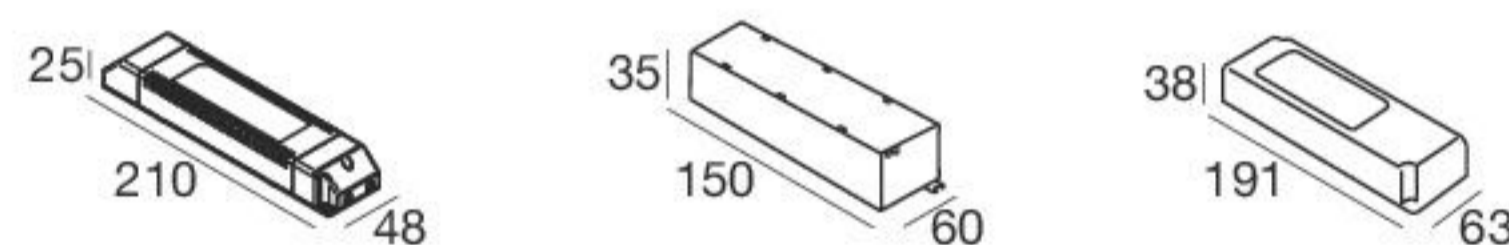

Electronics

99374	99332	99722
ON/OFF	0/1-10V	DALI
1 art.	1 - 2 art.	1 art.