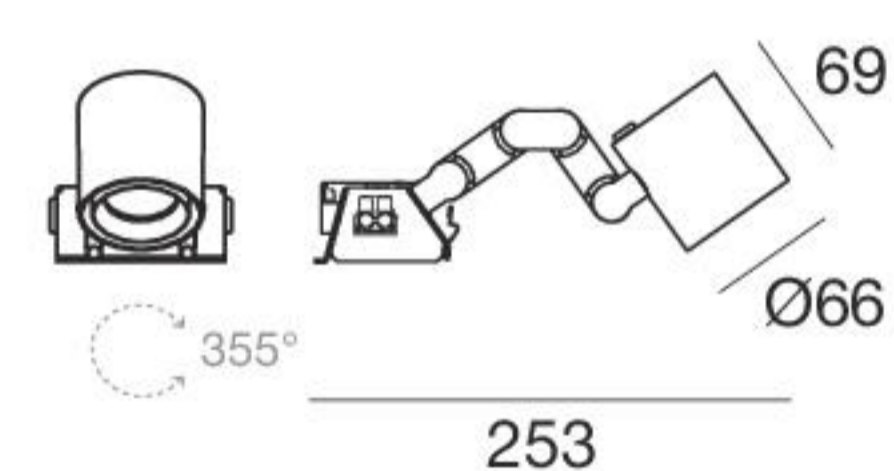

Specialty - CRI 98

White	81437	3000 K	1948 lm	W	Spot	15
Black	81438				Medium Flood	30
					Flood	60

Fidelity - CRI 98

White	81824	3000 K	1948 lm	W	Spot	15
Black	81825	4000 K	2141 lm	N	Medium Flood	30
					Flood	60