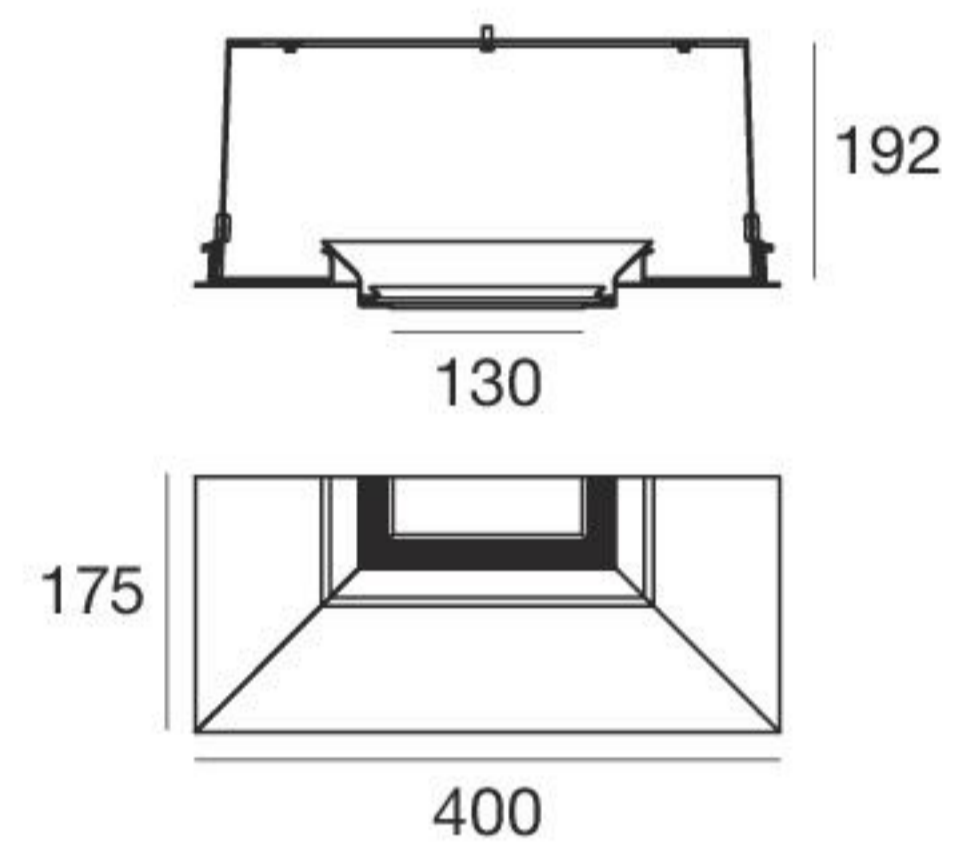

Upper cover guard _130 Linear_C

type L mm

Black	300	64347
White	300	64346
Black	600	64357
White	600	64356
Black	900	64367
White	900	64366

Sealing head _130 End_C

type

Black	64377
White	64376

90° guard with cover _130 L-Shaped_C

type

Black	64387
White	64386

C-Shaped screening joint between guards _130

type

Black	64457
White	64458