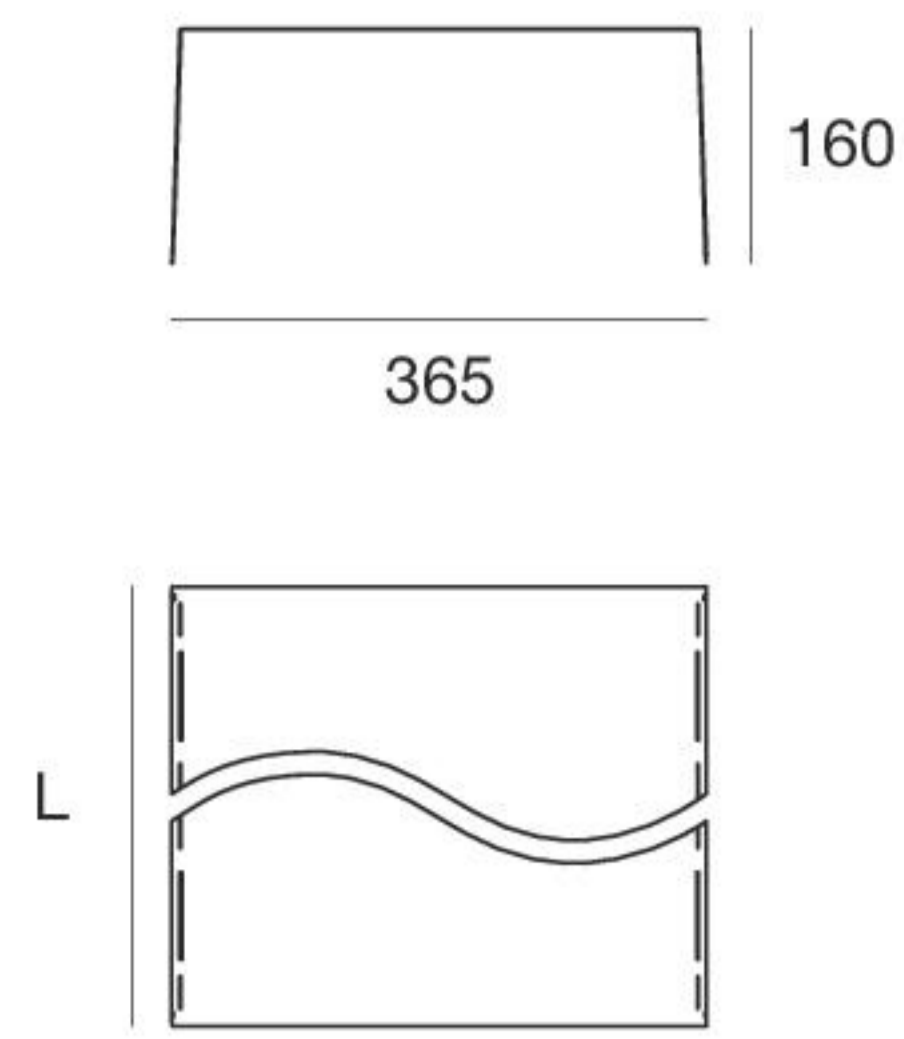

Upper cover guard _130 Linear_C

type L mm

Black	300	64347
White	300	64346
Black	600	64357
White	600	64356
Black	900	64367
White	900	64366

Sealing head _130 End_C

type

Black	64377
White	64376

90° guard with cover _130 L-Shaped_C

type

Black	64387
White	64386

C-Shaped screening joint between guards _130

type

Black	64457
White	64458