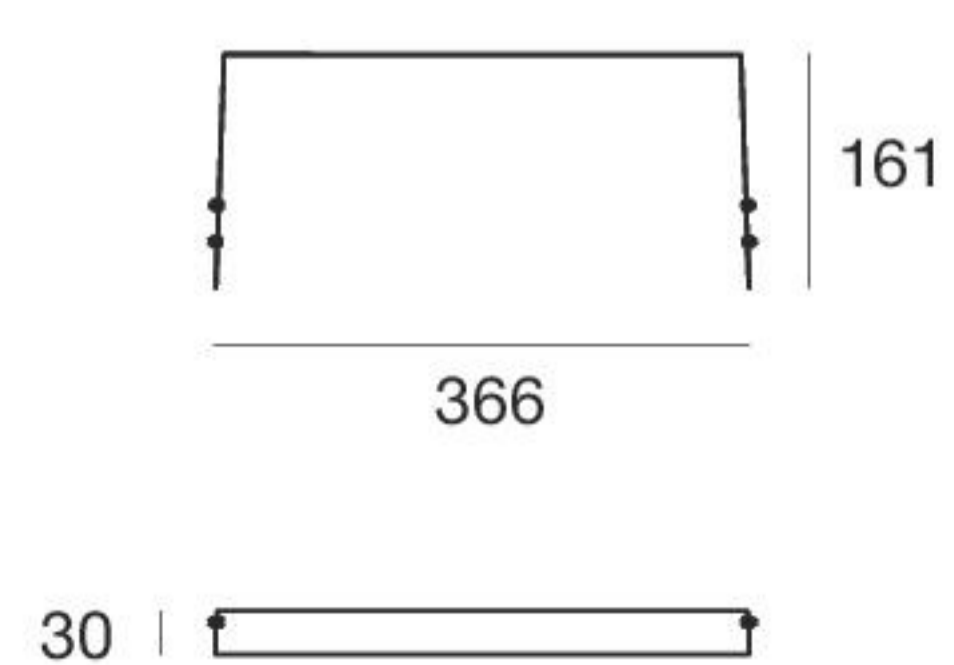

Upper cover guard _130 Linear_C

type L mm

Black	300	64347
White	300	64346
Black	600	64357
White	600	64356
Black	900	64367
White	900	64366

Sealing head _130 End_C

type

Black	64377
White	64376

90° guard with cover _130 L-Shaped_C

type

Black	64387
White	64386

C-Shaped screening joint between guards _130

type

Black	64457
White	64458