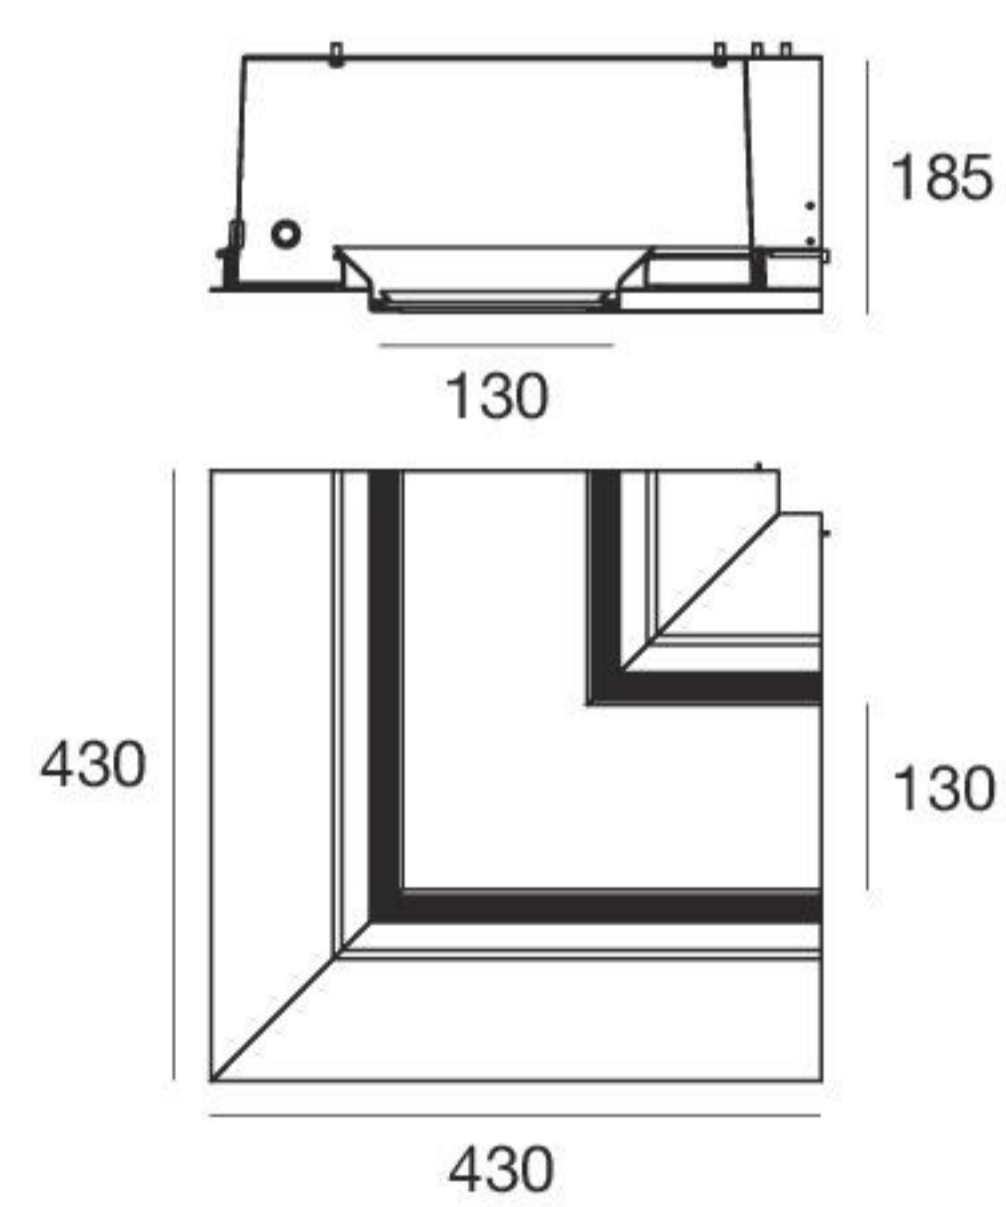

Upper cover guard _130 Linear_C

type L mm

Black	300	64347
White	300	64346
Black	600	64357
White	600	64356
Black	900	64367
White	900	64366

Sealing head _130 End_C

type

Black	64377
White	64376

90° guard with cover _130 L-Shaped_C

type

Black	64387
White	64386

C-Shaped screening joint between guards _130

type

Black	64457
White	64458