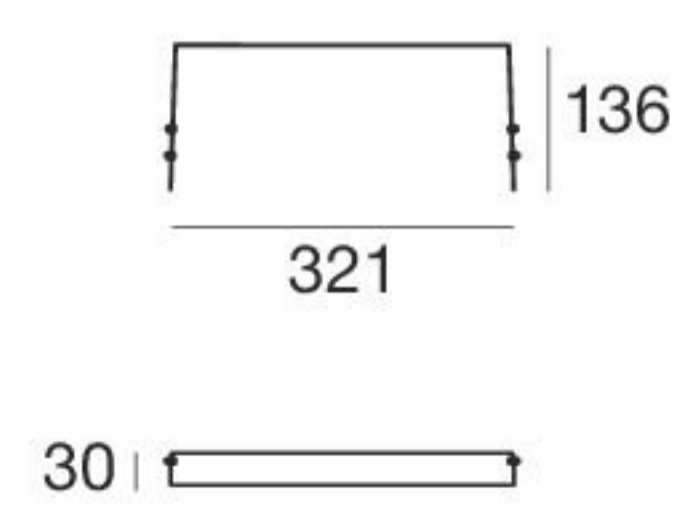

Upper cover guard _85 End_C

type L mm

Black	300	64407
White	300	64408
Black	600	64417
White	600	64418
Black	900	64427
White	900	64428

Sealing head _85 End_C

type

Black	64437
White	64438

90° guard with cover _85 L-Shaped_C

type

Black	64447
White	64448

C-Shaped screening joint between guards _85

type

Black	64467
White	64468