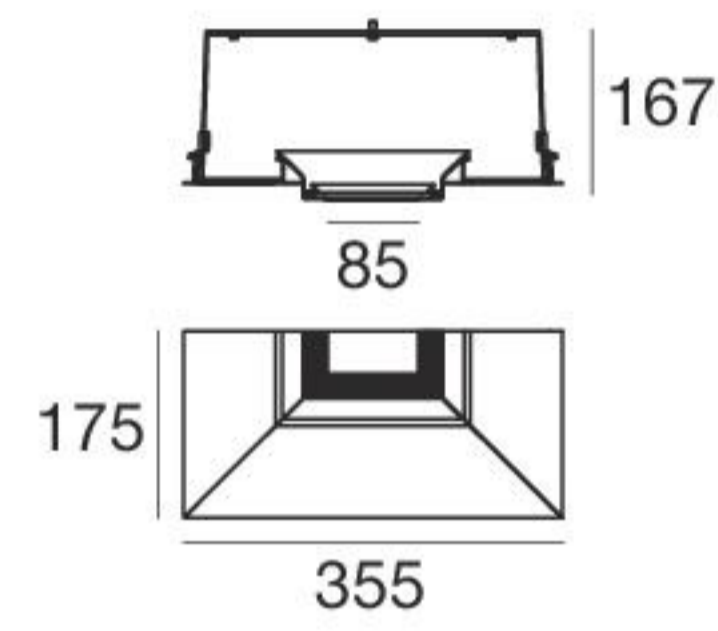

Upper cover guard _85 End_C

type L mm

Black	300	64407
White	300	64408
Black	600	64417
White	600	64418
Black	900	64427
White	900	64428

Sealing head _85 End_C

type

Black	64437
White	64438

90° guard with cover _85 L-Shaped_C

type

Black	64447
White	64448

C-Shaped screening joint between guards _85

type

Black	64467
White	64468