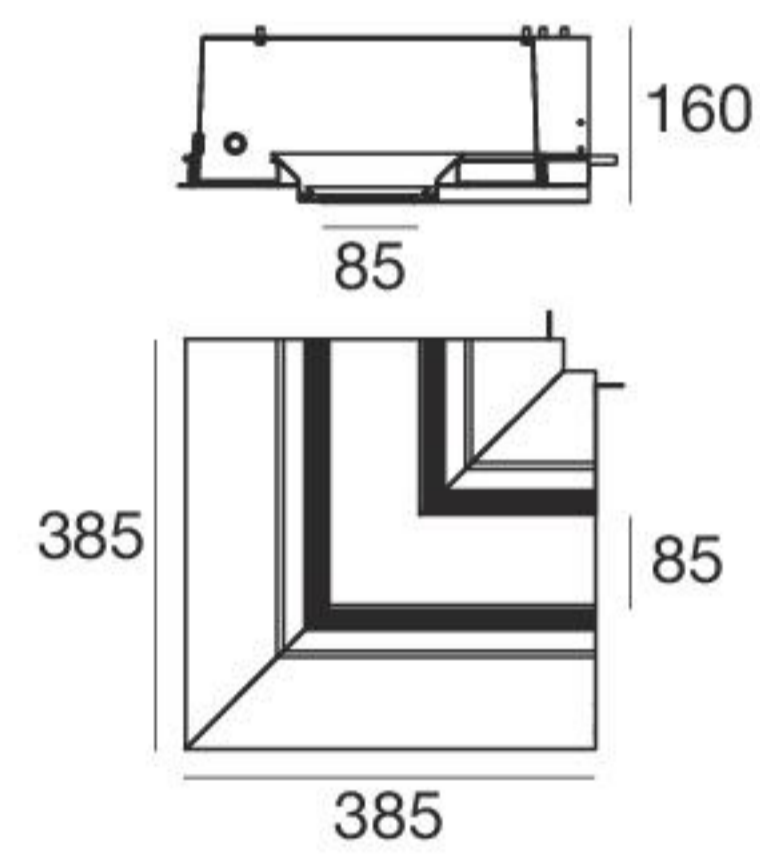

Upper cover guard _85 End_C

type L mm

Black	300	64407
White	300	64408
Black	600	64417
White	600	64418
Black	900	64427
White	900	64428

Sealing head _85 End_C

type

Black	64437
White	64438

90° guard with cover _85 L-Shaped_C

type

Black	64447
White	64448

C-Shaped screening joint between guards _85

type

Black	64467
White	64468