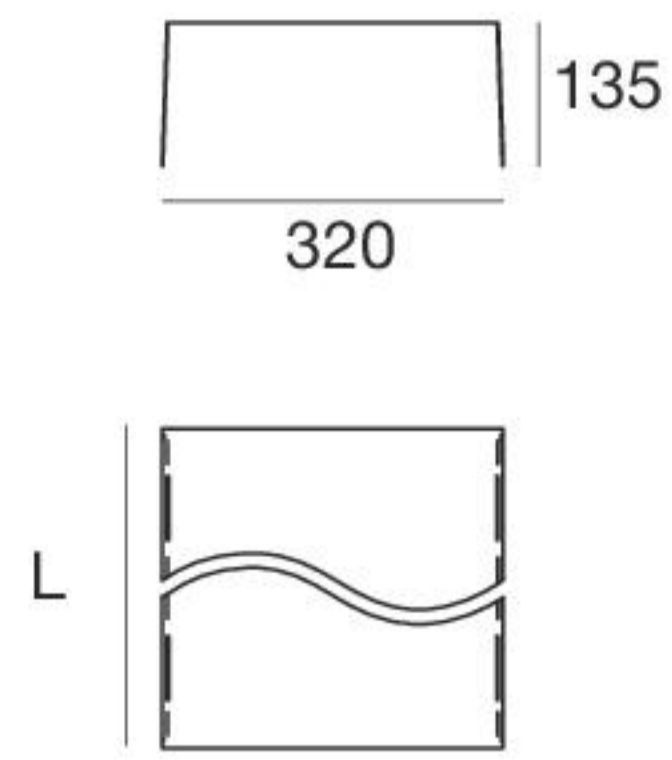

Upper cover guard _85 End_C

type L mm

Black	300	64407
White	300	64408
Black	600	64417
White	600	64418
Black	900	64427
White	900	64428

Sealing head _85 End_C

type

Black	64437
White	64438

90° guard with cover _85 L-Shaped_C

type

Black	64447
White	64448

C-Shaped screening joint between guards _85

type

Black	64467
White	64468