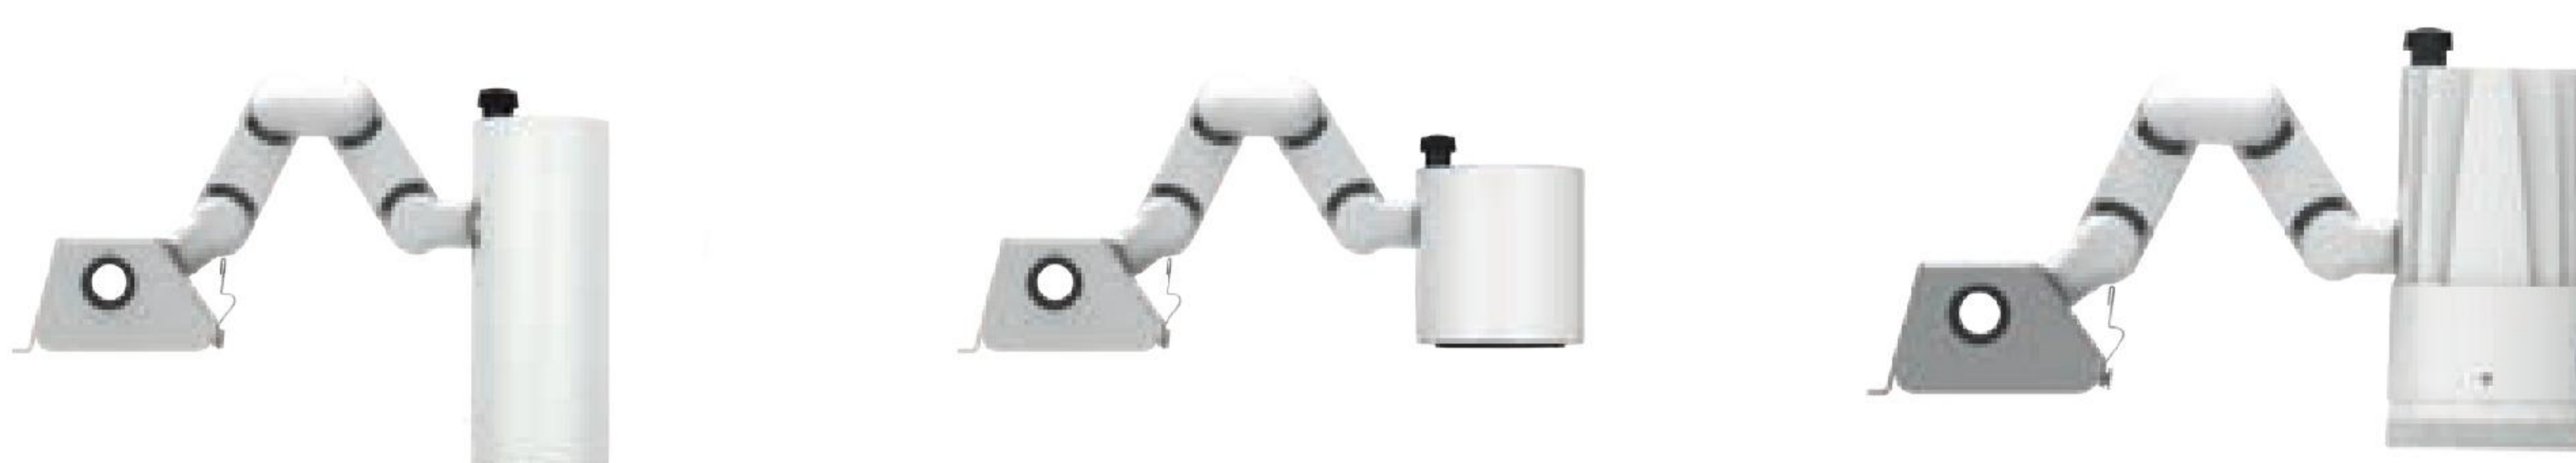

creek range

	Pound 13 W	Optus 18 W	Optus 34 W	Iris 15 W	Iris 25 W	Iris 35 W
	Ø 48 mm	Ø 66 mm	Ø 103 mm	Ø 60 mm	Ø 80 mm	Ø 100 mm
Channel	85 mm 130 mm	85 mm 130 mm	130 mm	85 mm 130 mm	85 mm 130 mm	130 mm
Accessories				-	-	-
Finish						
Specialty CRI 98	3000K	3000K	3000K	-	-	-
Fidelity CRI 98	2700K 3000K 4000K	3000K 4000K	3000K 4000K	2700K 3000K 4000K	2700K 3000K 4000K	2700K 3000K 4000K
Balance CRI 92	-	3000K 4000K	3000K 4000K	-	-	-
Optics	Spot Medium Flood Flood	Spot Medium Flood Flood	Spot Medium Flood Flood Wide Flood	Adjustable 19° - 62°	Adjustable 16° - 52°	Adjustable 15° - 56°