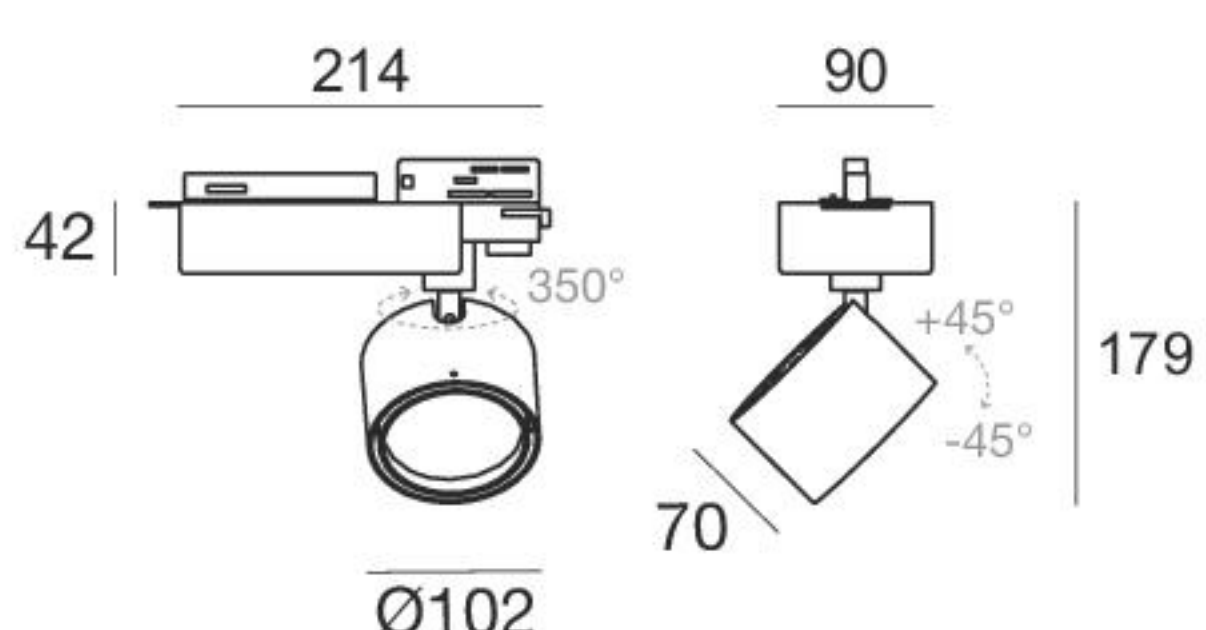

Balance - CRI 92

White	81762	3000 K	2224 lm	W	Spot	15
Black	81763	4000 K	2390 lm	N	Medium Flood	30
					Flood	60

Optics

99827	99828	99829
Spot	Medium Flood	Flood

Connection

Accessories

99781	99780	99779	99783	99782
Elliptical filter	Honeycomb	Cross diffuser	Cylindrical screen	45° cylindrical screen