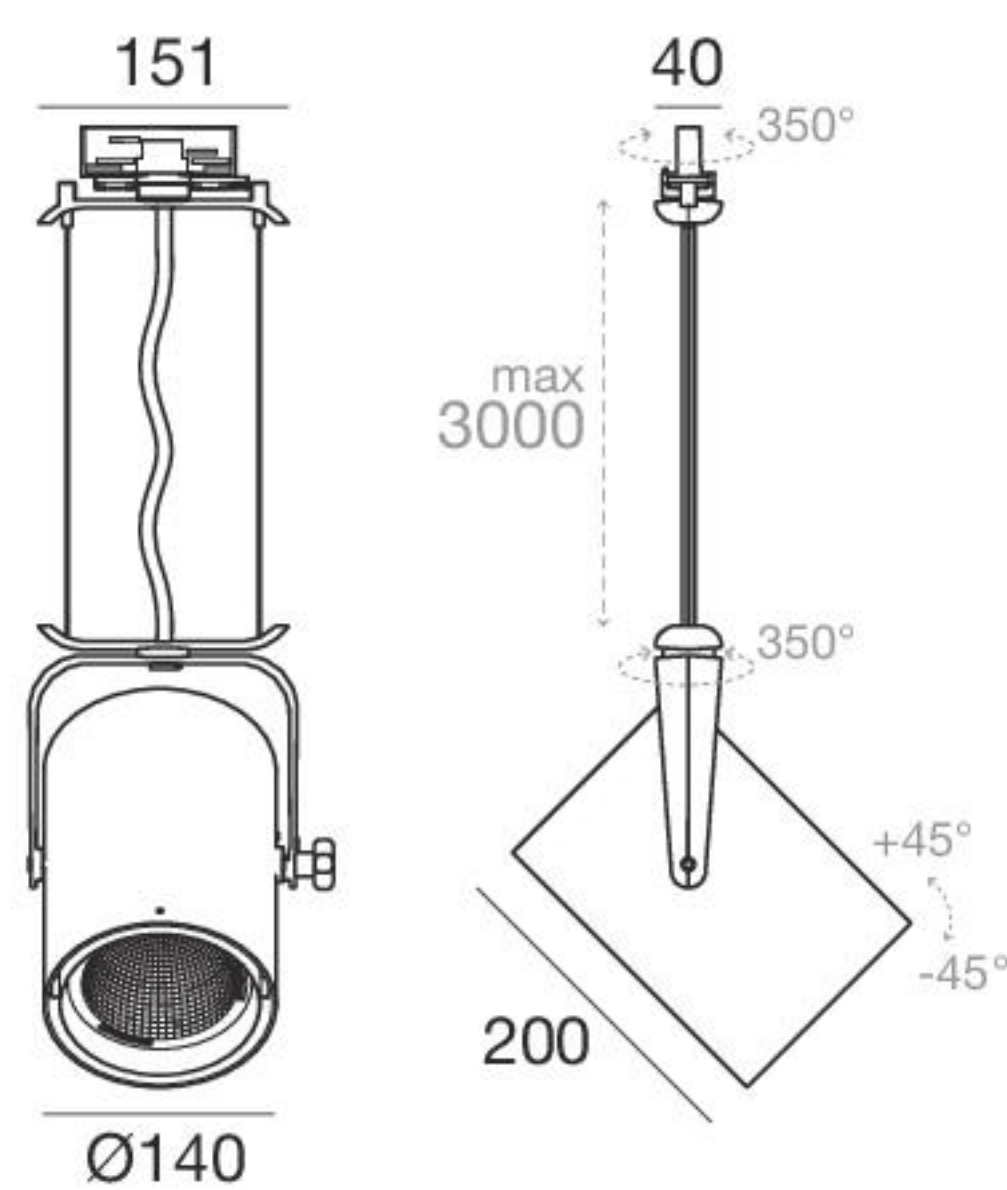

Balance - CRI 92

White	90894	2700 K	7809 lm	M	Spot	15
Black	90895	3000 K	7809 lm	W	Medium Flood	30
Grey	80127	4000 K	8982 lm	N	Flood	60

Optics

99408	99409	99410	99411	99527
Spot	Medium Flood	Flood	Transparent filter	Matte filter

Accessories

98517	98511	98506	98503
Elliptical filter	Honeycomb	Cross diffuser	Cylindrical screen
98504	98505		
45° cylindrical screen	Directional blades		

Balance - CRI 92

White	80284	2700 K	7809 lm	M	Spot	15
Black	80285	3000 K	7809 lm	W	Medium Flood	30
Grey	80286	4000 K	8982 lm	N	Flood	60