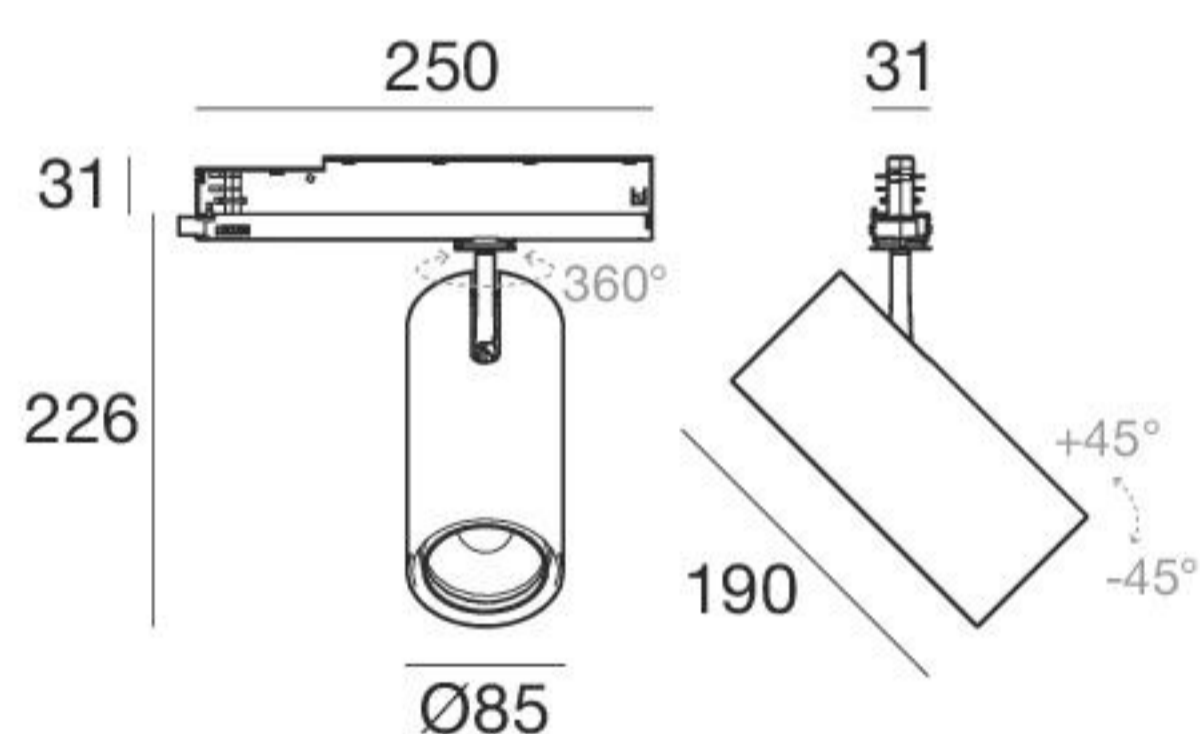

Specialty - CRI 98

White	81812	3000 K	2427 lm	W	Spot	15
Black	81813				Medium Flood	30
					Flood	60

Fidelity - CRI 98

White	81810	2700 K	2298 lm	M	Spot	15
Black	81811	3000 K	2427 lm	W	Medium Flood	30
		4000 K	2667 lm	N	Flood	60

Balance - CRI 92

White	81808	3000 K	2770 lm	W	Spot	15
Black	81809	4000 K	2978 lm	N	Medium Flood	30
					Flood	60

Optics

Accessories

Specialty - CRI 98

White	81756	3000 K	3289 lm	W	Spot	15
Black	81757				Medium Flood	30
					Flood	60