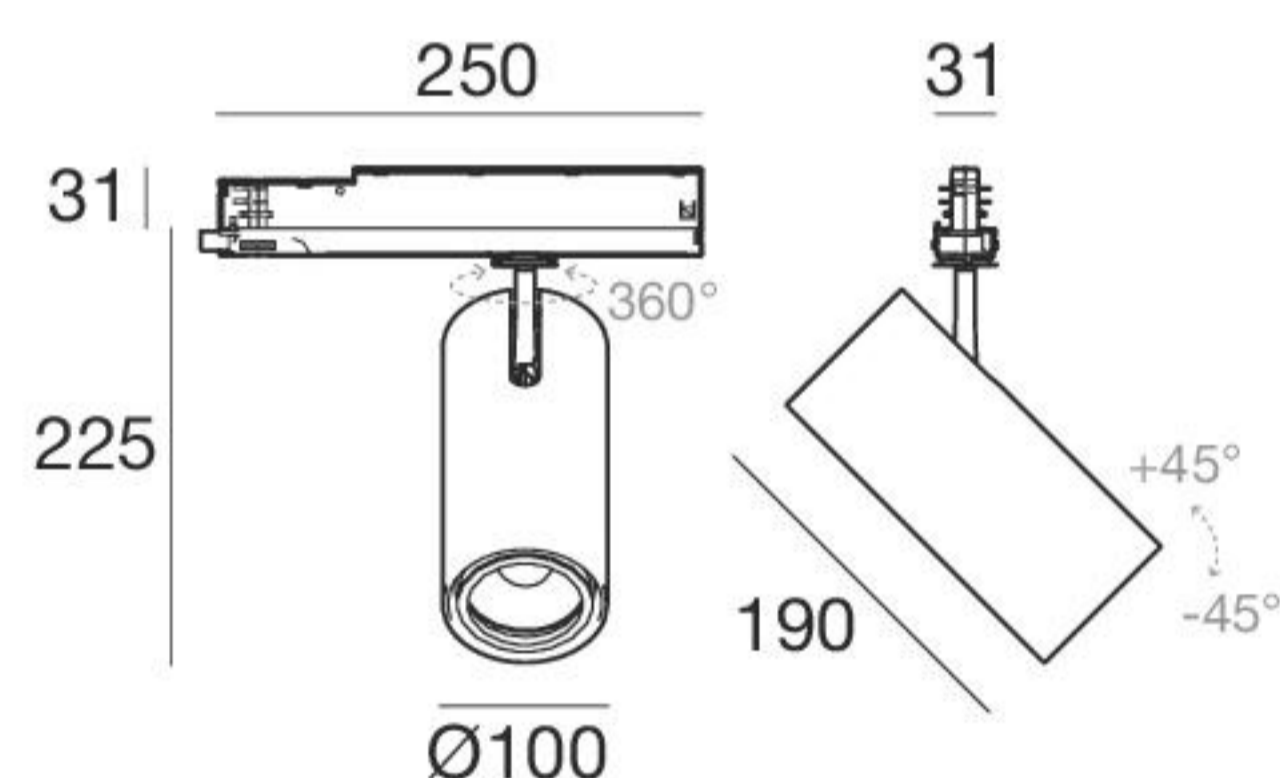

Balance - CRI 92

White	81637	3000 K	4117 lm	W	Spot	15
Black	81638	4000 K	4426 lm	N	Medium Flood	30
					Flood	60

Optics

99808	99809	99810
Spot	Medium Flood	Flood

Accessories

99797	99798	99799	99796	99795
Elliptical filter	Honeycomb	Cross diffuser	Cylindrical screen	45° cylindrical screen