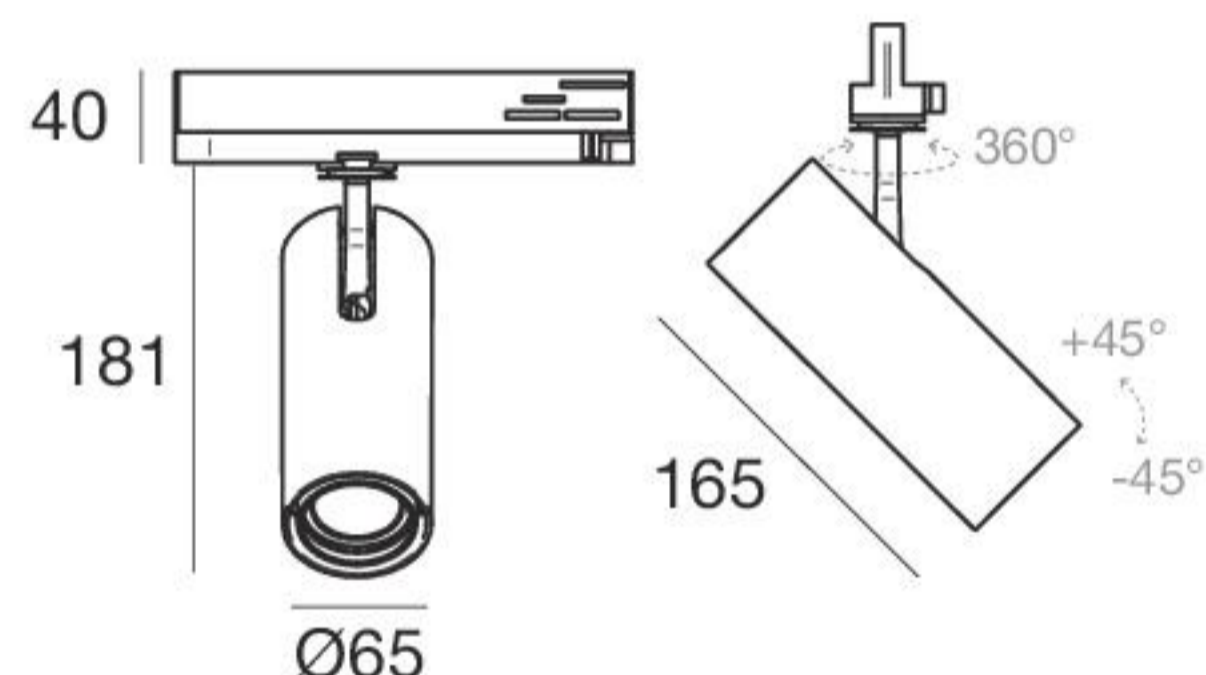

Specialty - CRI 98

White	81635	3000 K	2577 lm	W	Spot	15
Black	81636				Medium Flood	30
					Flood	60

Fidelity - CRI 98

White	81633	2700 K	2440 lm	M	Spot	15
Black	81634	3000 K	2577 lm	W	Medium Flood	30
		4000 K	2831 lm	N	Flood	60

Balance - CRI 92

White	81631	3000 K	2941 lm	W	Spot	15
Black	81632	4000 K	3161 lm	N	Medium Flood	30
					Flood	60

Optics

99827	99828	99829
Spot	Medium Flood	Flood

Accessories

99781	99780	99779	99783	99782
Elliptical filter	Honeycomb	Cross diffuser	Cylindrical screen	45° cylindrical screen