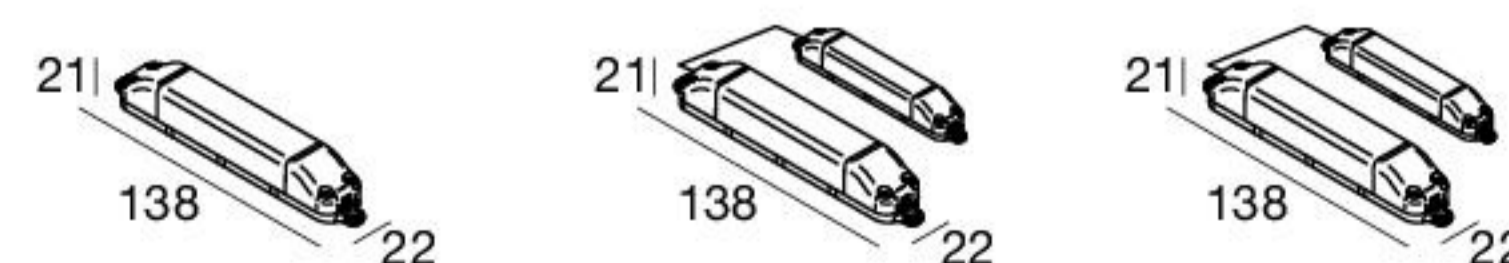

Electronics

99377
ON/OFF
1 art.

99714
0/1-10V
1 art.

99715
DALI
1 art.