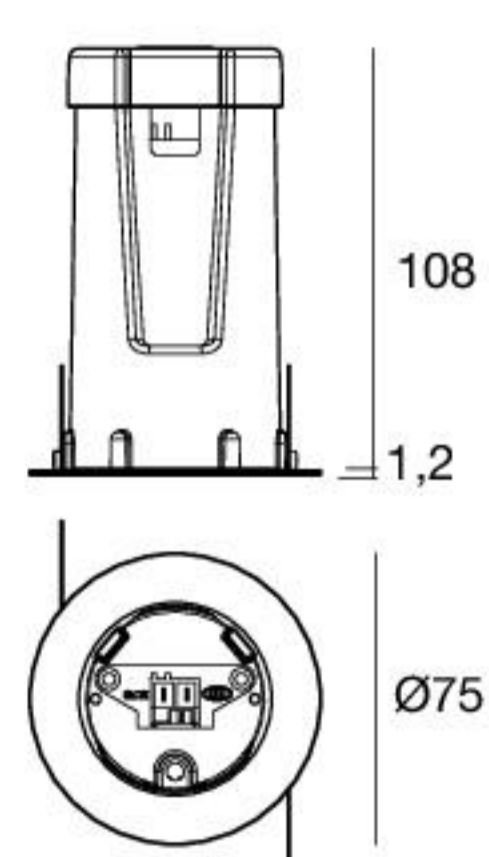

Play | Outer-casing (frameless)

99754

Play System Recessed Casing with particular threading to screw onto the edge of the false ceiling. Driver, secondary cabling and assembly brackets included.

Play | Outer-casing (with frame)

White

99752

Black

99753

Play System Recessed Casing with spring flange for flush installation on the false ceiling. Driver and secondary cabling included.

Play | Closing cap

White

99755

Black

99756

Recessed casing closing plug in case of the absence of Play System article. Only mechanical fixing, not electrical connection.