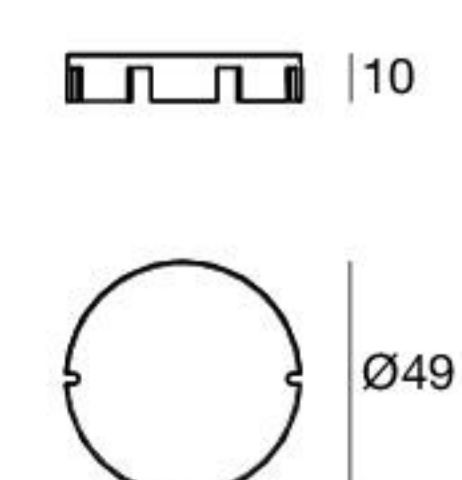

Play | Outer-casing (frameless)

99754

Play System Recessed Casing with particular threading to screw onto the edge of the false ceiling. Driver, secondary cabling and assembly brackets included.

Play | Outer-casing (with frame)

White

99752

Black

99753

Play System Recessed Casing with spring flange for flush installation on the false ceiling. Driver and secondary cabling included.

Play | Closing cap

White

99755

Black

99756

Recessed casing closing plug in case of the absence of Play System article. Only mechanical fixing, not electrical connection.