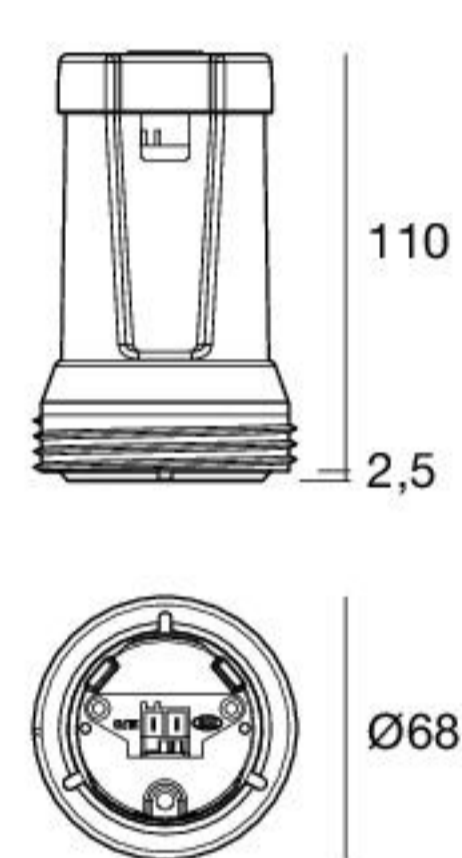

Play | Outer-casing (frameless)

99754

Play System Recessed Casing with particular threading to screw onto the edge of the false ceiling. Driver, secondary cabling and assembly brackets included.

Play | Outer-casing (with frame)

White

99752

Black

99753

Play System Recessed Casing with spring flange for flush installation on the false ceiling. Driver and secondary cabling included.

Play | Closing cap

White

99755

Black

99756

Recessed casing closing plug in case of the absence of Play System article. Only mechanical fixing, not electrical connection.