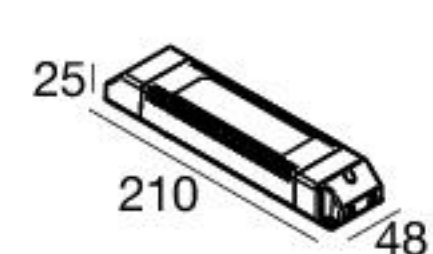

Cell | Downlights | powerLED 2 W 630 mA

CRI 80*/92

White	64507	2700 K	157 lm	M	Spot	15
Wh Bk	64508	3000 K	179 lm	W	Medium Flood	30
		4000 K*	249 lm	N	Flood	45

Electronics

89147
ON/OFF
1 - 2 art.

99710
0/1-10V converter
1 art.

+ driver CV 24V

99713
DALI converter
1 art.

+ driver CV 24V

The power supply requires a larger hole than the one indicated for the spotlight

Cell | Downlights | 3 x powerLEDs 2 W | 6 W 630 mA

CRI 80*/92

White	64541	2700 K	471 lm	M	Spot	15
Wh Bk	64540	3000 K	537 lm	W	Medium Flood	30
		4000 K*	747 lm	N	Flood	45

Electronics

99376
ON/OFF
1 - 2 art.

99115
0/1-10V
1 - 3 art.

99344
DALI
1 - 4 art.

RTG **64541W30**
64540W30

Cell | Downlights | 6 x powerLEDs 2 W | 12 W 630 mA

CRI 80*/92

White	64543	2700 K	942 lm	M	Spot	15
Wh Bk	64542	3000 K	1074 lm	W	Medium Flood	30
		4000 K*	1494 lm	N	Flood	45

Electronics

99129
ON/OFF
1 art.

99115
0/1-10V
1 art.

99344
DALI
1 - 2 art.

Cell | Downlights | 9 x powerLEDs 2 W | 18 W 630 mA

CRI 80*/92

White	64545	2700 K	1413 lm	M	Spot	15
Wh Bk	64544	3000 K	1611 lm	W	Medium Flood	30
		4000 K*	2241 lm	N	Flood	45

Electronics

99105
ON/OFF
1 art.

99115
0/1-10V
1 art.

99344
DALI
1 art.