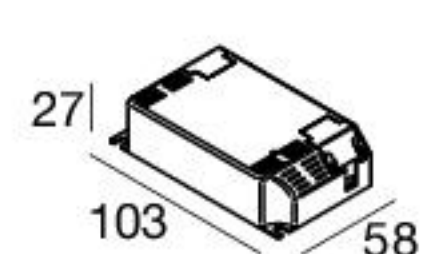

CRI 80*/92

White	64545	2700 K	1413 lm	M	Spot	15
Wh Bk	64544	3000 K	1611 lm	W	Medium Flood	30
		4000 K*	2241 lm	N	Flood	45

Electronics

99105
ON/OFF
1 art.