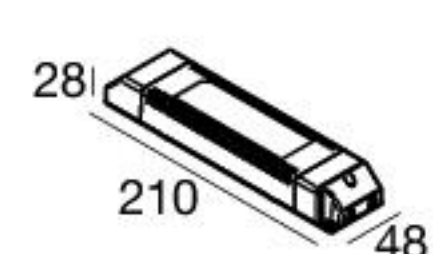

99115
0/1-10V
1 art.

99344
DALI
1 art.