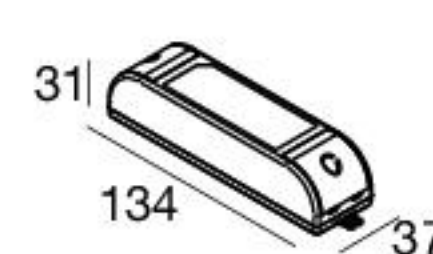

CRI 80*/92

White	64543	2700 K	942 lm	M	Spot	15
Wh Bk	64542	3000 K	1074 lm	W	Medium Flood	30
		4000 K*	1494 lm	N	Flood	45

Electronics

99129
ON/OFF
1 art.