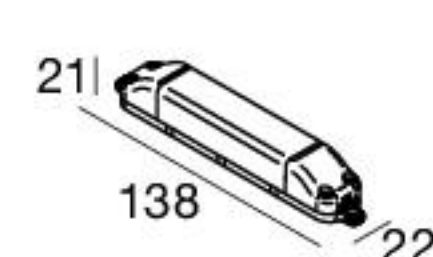

Cell | Downlights | powerLED 2 W 630 mA

CRI 80*/92

White	64507	2700 K	157 lm	M	Spot	15
Wh Bk	64508	3000 K	179 lm	W	Medium Flood	30
		4000 K*	249 lm	N	Flood	45

Electronics

89147
ON/OFF
1 - 2 art.

99710
0/1-10V converter
1 art.

+ driver CV 24V

99713
DALI converter
1 art.

+ driver CV 24V

The power supply requires a larger hole than the one indicated for the spotlight

Cell | Downlights | 3 x powerLEDs 2 W | 6 W 630 mA

CRI 80*/92

White	64541	2700 K	471 lm	M	Spot	15
Wh Bk	64540	3000 K	537 lm	W	Medium Flood	30
		4000 K*	747 lm	N	Flood	45