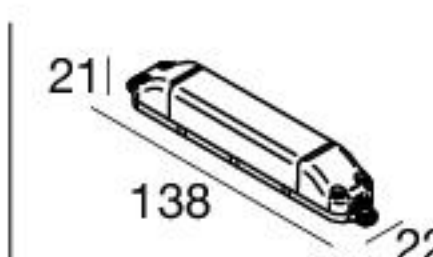

99713
DALI converter
1 art.

+ driver CV 24V