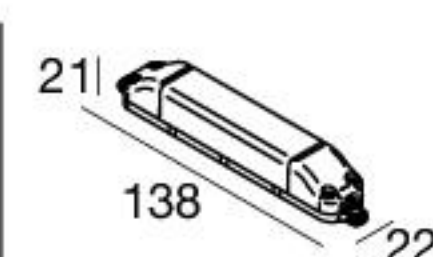

Cell | Downlights | powerLED 2 W 630 mA

CRI 80*/92

White	64507	2700 K	157 lm	M	Spot	15
Wh Bk	64508	3000 K	179 lm	W	Medium Flood	30
		4000 K*	249 lm	N	Flood	45

Electronics

89147
ON/OFF
1 - 2 art.

99710
0/1-10V converter
1 art.

+ driver CV 24V

99713
DALI converter
1 art.

+ driver CV 24V

The power supply requires a larger hole than the one indicated for the spotlight

Cell | Downlights | 3 x powerLEDs 2 W | 6 W 630 mA

CRI 80*/92

White	64541	2700 K	471 lm	M	Spot	15
Wh Bk	64540	3000 K	537 lm	W	Medium Flood	30
		4000 K*	747 lm	N	Flood	45