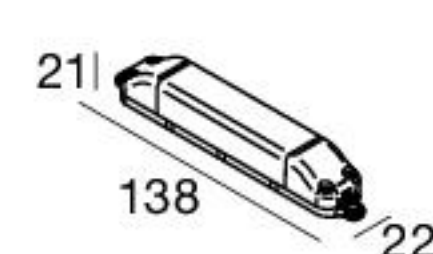

CRI 80*/92

White	64541	2700 K	471 lm	M	Spot	15
Wh Bk	64540	3000 K	537 lm	W	Medium Flood	30
		4000 K*	747 lm	N	Flood	45

Electronics

99376
ON/OFF
1 - 2 art.