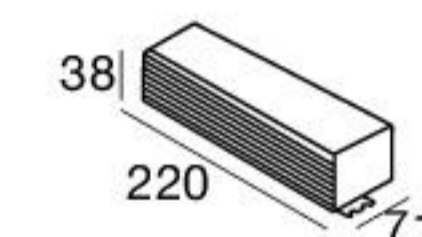

LV44_RD | Downlight | topLED 65 W 1800 mA

Dynamic White

White **90746**

2700 K - 6500 K Dynamic **D** General **00**

Black **90747**

Electronics

2 x **99727**

DALI
1 art.