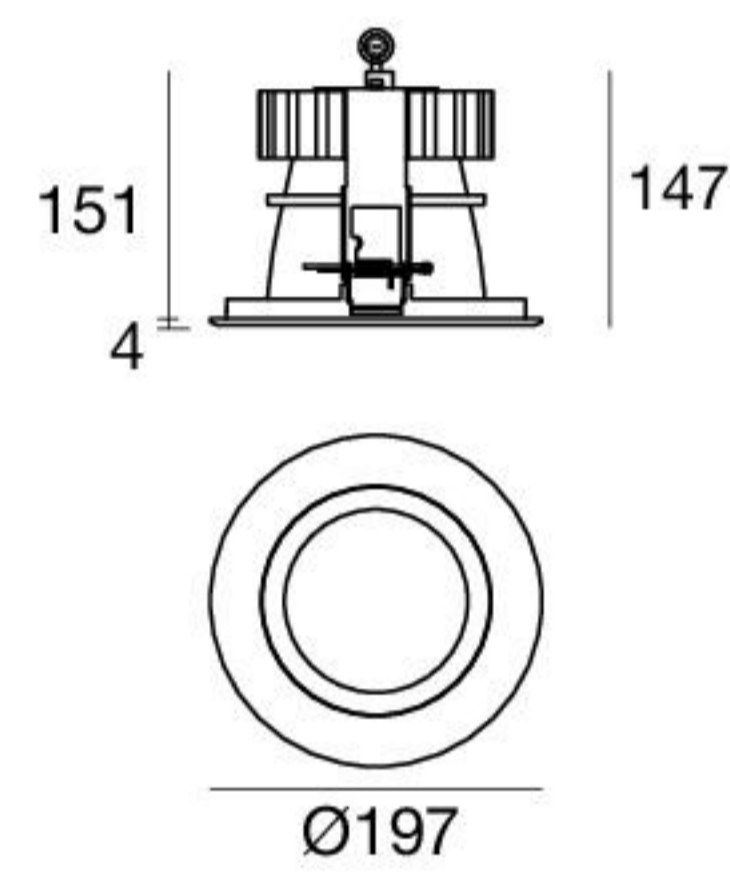

LV44_RD | Downlight | topLED 10 W 350 mA

Dynamic White

White	91769	2700 K - 6500 K	Dynamic	D	General	00
Black	91776					

Electronics

99522

DALI
1 art.

LV44_RD | Downlight | topLED 20 W 600 mA

Dynamic White

White	91777	2700 K - 6500 K	Dynamic	D	General	00
Black	91778					

Electronics

99523

DALI
1 art.

LV44_RD | Downlight | topLED 30 W 840 mA

Dynamic White

White	91779	2700 K - 6500 K	Dynamic	D	General	00
Black	91780					