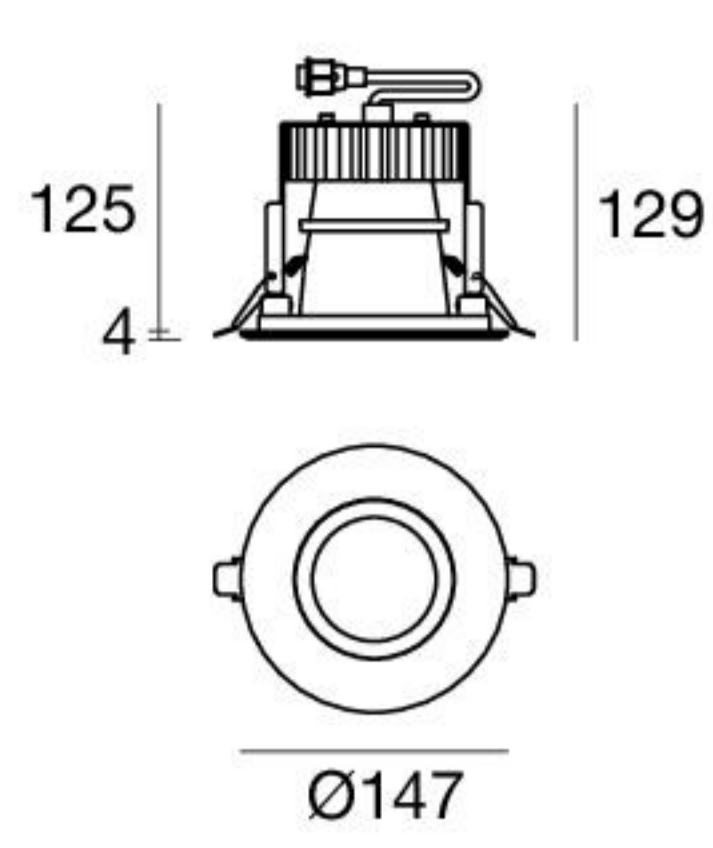

LV44_RD | Downlight | topLED 10 W 350 mA

Dynamic White

White	91769	2700 K - 6500 K	Dynamic	D	General	00
Black	91776					

Electronics

99522

DALI
1 art.

LV44_RD | Downlight | topLED 20 W 600 mA

Dynamic White

White	91777	2700 K - 6500 K	Dynamic	D	General	00
Black	91778					

Electronics

99523

DALI
1 art.

LV44_RD | Downlight | topLED 30 W 840 mA

Dynamic White

White	91779	2700 K - 6500 K	Dynamic	D	General	00
Black	91780					