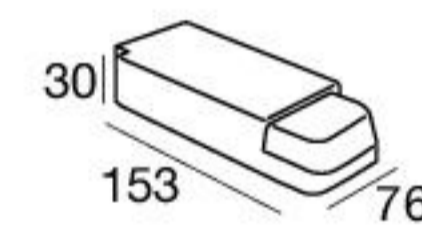

Electronics

99524

DALI
1 art.