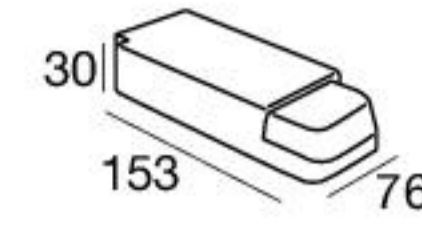

LV44_RD | Downlight | topLED 10 W 350 mA

Dynamic White

White	91769	2700 K - 6500 K	Dynamic	D	General	00
Black	91776					

Electronics

99522

DALI
1 art.

LV44_RD | Downlight | topLED 20 W 600 mA

Dynamic White