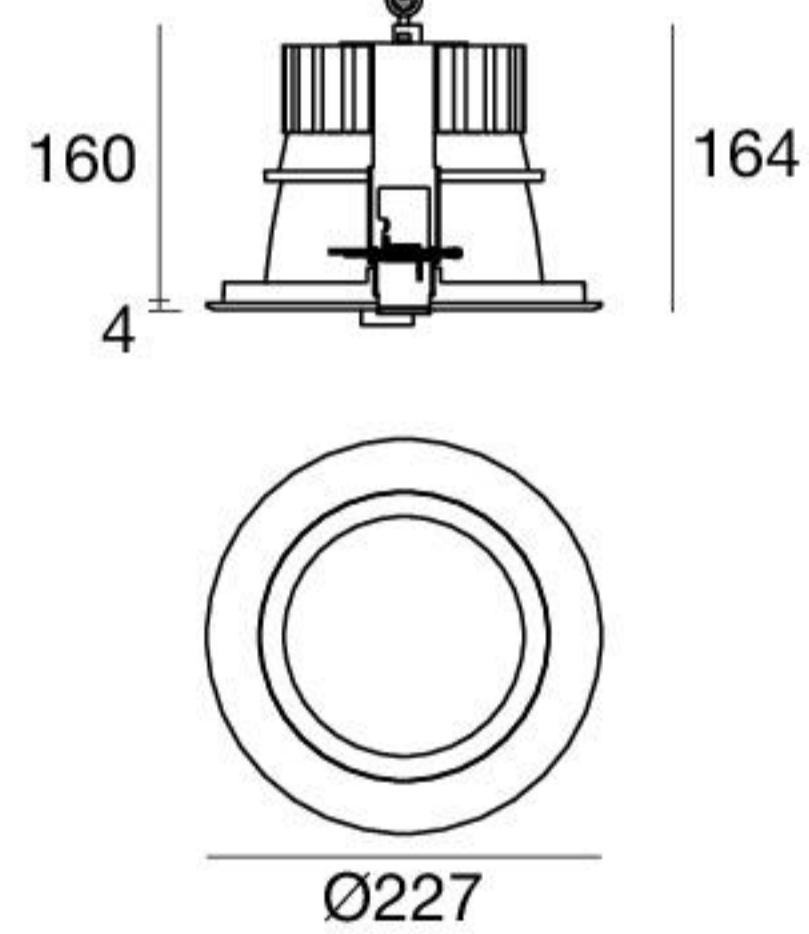

White	91777	2700 K - 6500 K	Dynamic	D	General	00
Black	91778					

Electronics

99523

DALI
1 art.

LV44_RD | Downlight | topLED 30 W 840 mA

Dynamic White

White	91779	2700 K - 6500 K	Dynamic	D	General	00
Black	91780					