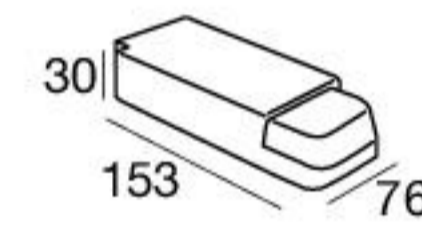

Electronics

99523

DALI
1 art.