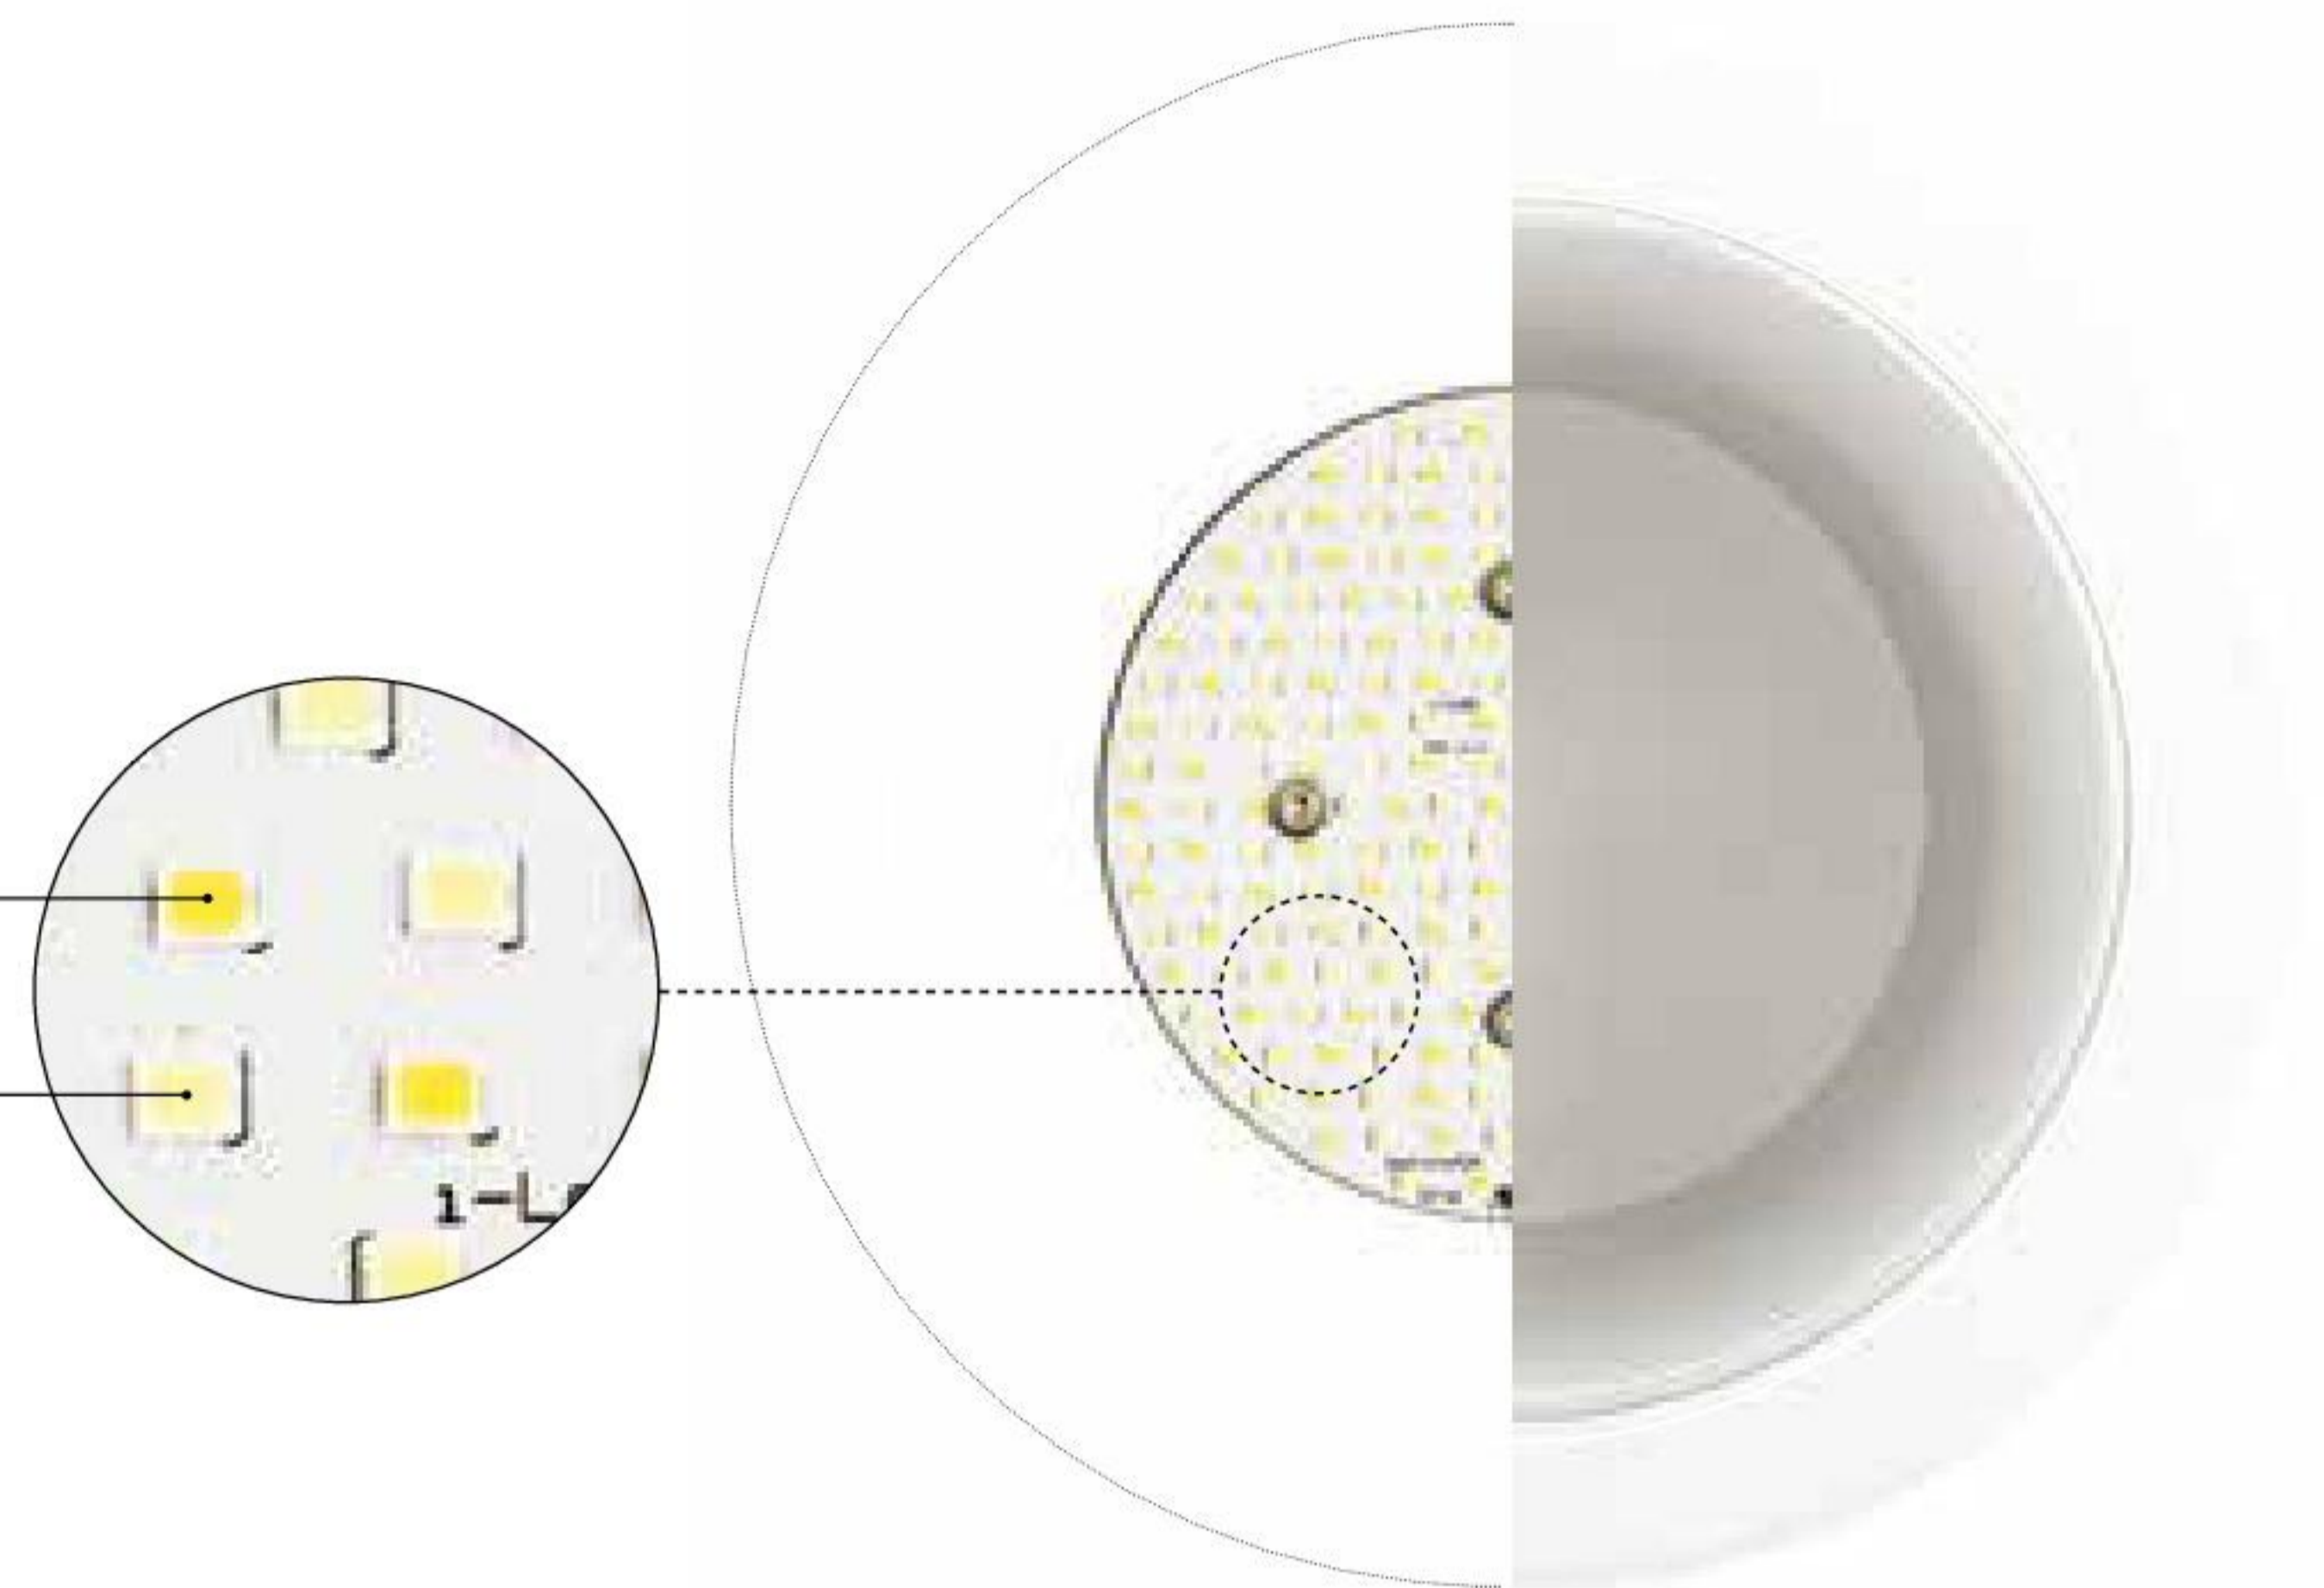

2700-6000K

DYNAMICWHITE

Scientific studies have shown that replicating the same frequencies in closed public environments can provide benefits to those who work in these places.

DALI Driver

The LV44 articles in dynamic white version can be managed with a DALI driver with firmware 8.8. This driver allows 8 addresses to be used on the same hardware.

2700 K
Super warm white

6500 K
Cold white

Colour mixing

We, at Linea Light Group, created a colour mixing technology that allows managing the CCT of the emitted light to the utmost due to the opaline diffuser which, alongside the particularly recessed source, serves as first “stabiliser”, thus guaranteeing the desired colour temperature. In addition, the emission control through the Linea Light Group’s DALI protocol allows controlling the CCT right from the light source.

Smart lighting

The Dynamic White modules, combined with the new, specifically developed management systems, allow the mixture of whites from Warm White and Cold White. With a single product, it is therefore possible to reproduce all the colour temperatures from 2700K to 6500K, maintaining the same luminous flow.