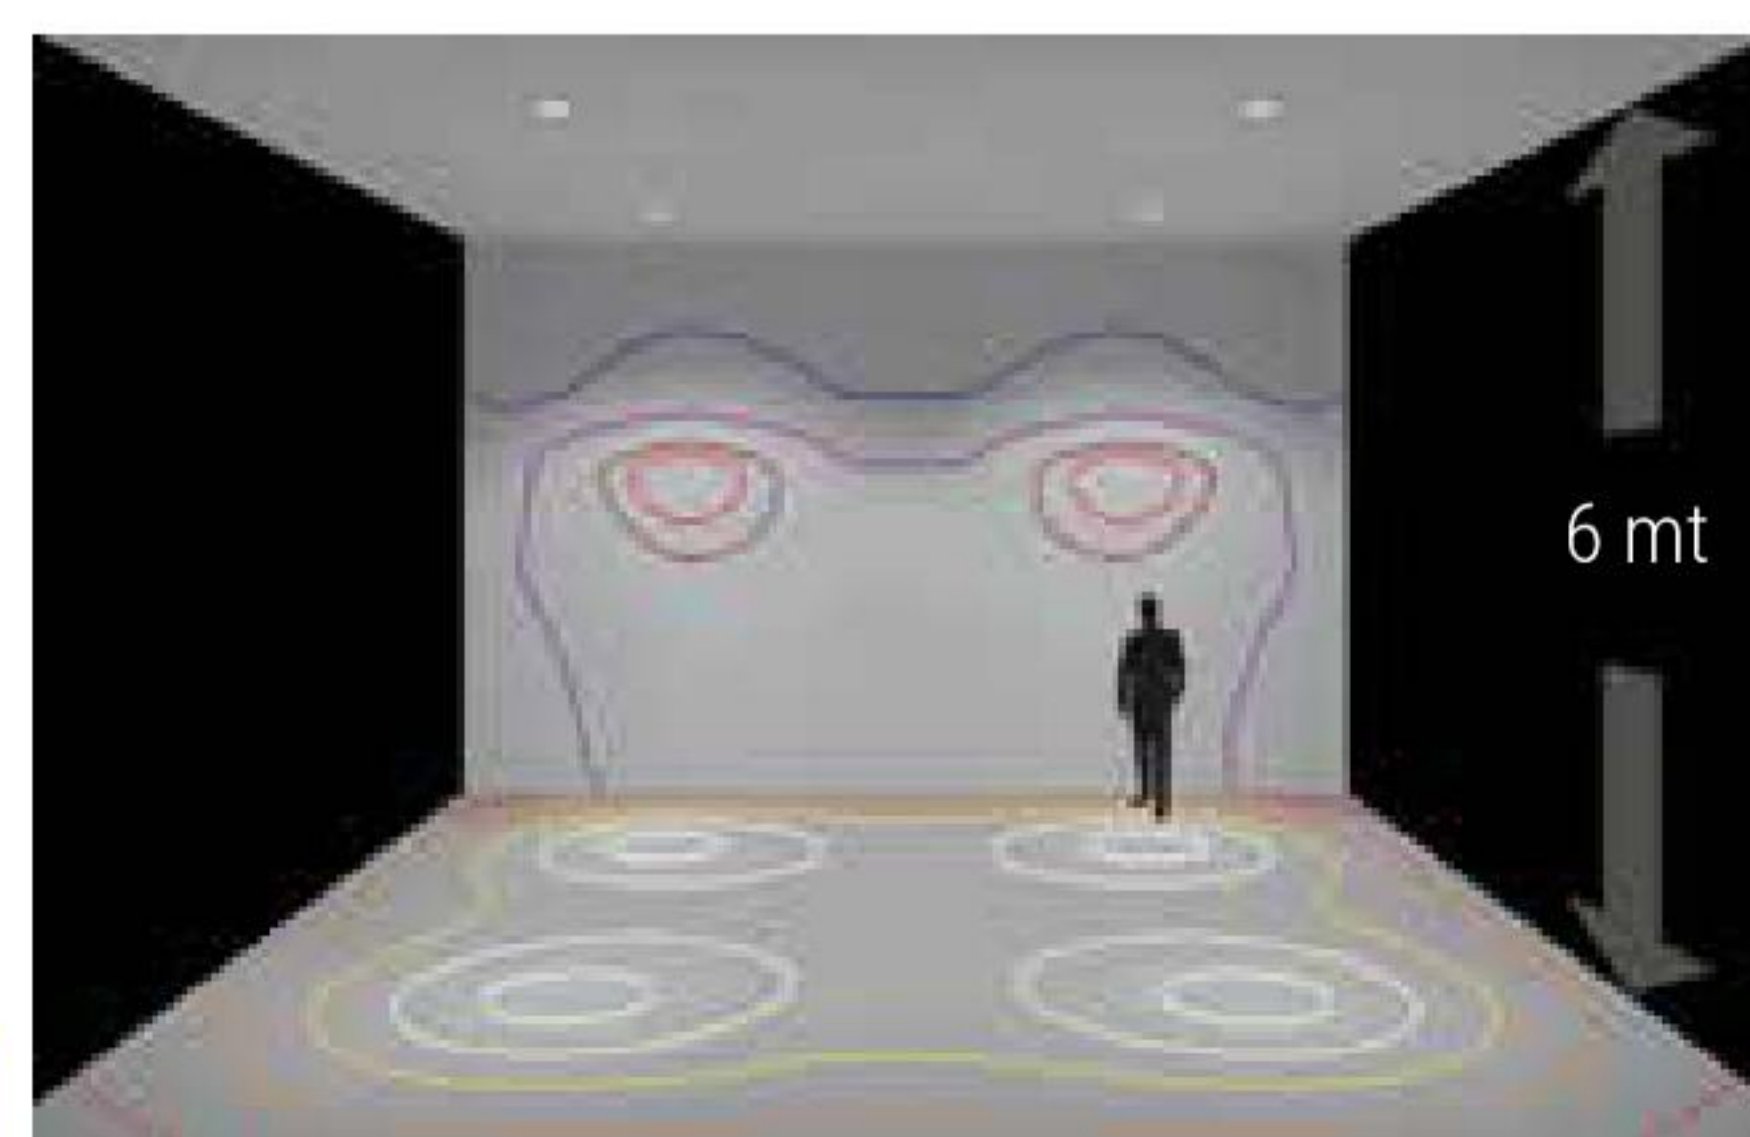

97140N40

Photometric curve

Light beam

25 LUX 50 LUX 70 LUX 75 LUX 100 LUX 125 LUX 150 LUX 175 LUX

Floor plan