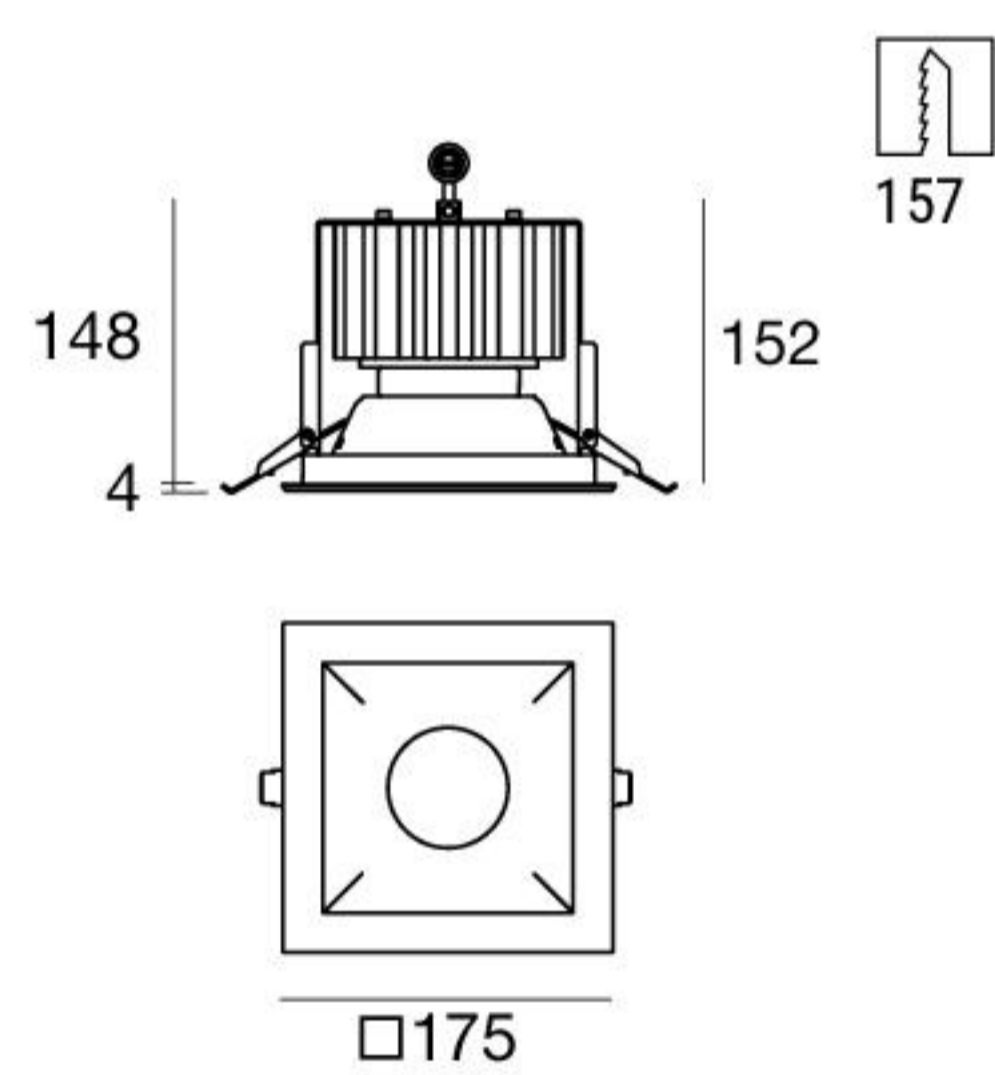

Cob65_Q | Downlight | arrayLED 25 W 720 mA

CRI 80

White	96863	2700 K	3400 lm	M	Wide Flood	90
		3000 K	3637 lm	W		
		4000 K	3909 lm	N		

Electronics

 27 103 58 99112 ON/OFF 1 art.	 40 208 89 99188 0/1-10V DALI 1 art.	 28 210 48 99330 DALI 1 art.
---	---	---

Cob65_Q | Downlight | arrayLED 30 W 840 mA

CRI 80

White	96867	2700 K	3991 lm	M	Wide Flood	90
		3000 K	4270 lm	W		
		4000 K	4588 lm	N		

Electronics

 27 103 58 99093 ON/OFF 1 art.	 40 208 89 99187 0/1-10V DALI 1 art.	 28 210 48 99330 DALI 1 art.
---	---	---

97140N40

Photometric curve

Light beam

25 LUX 50 LUX 70 LUX 75 LUX 100 LUX 125 LUX 150 LUX 175 LUX

Floor plan