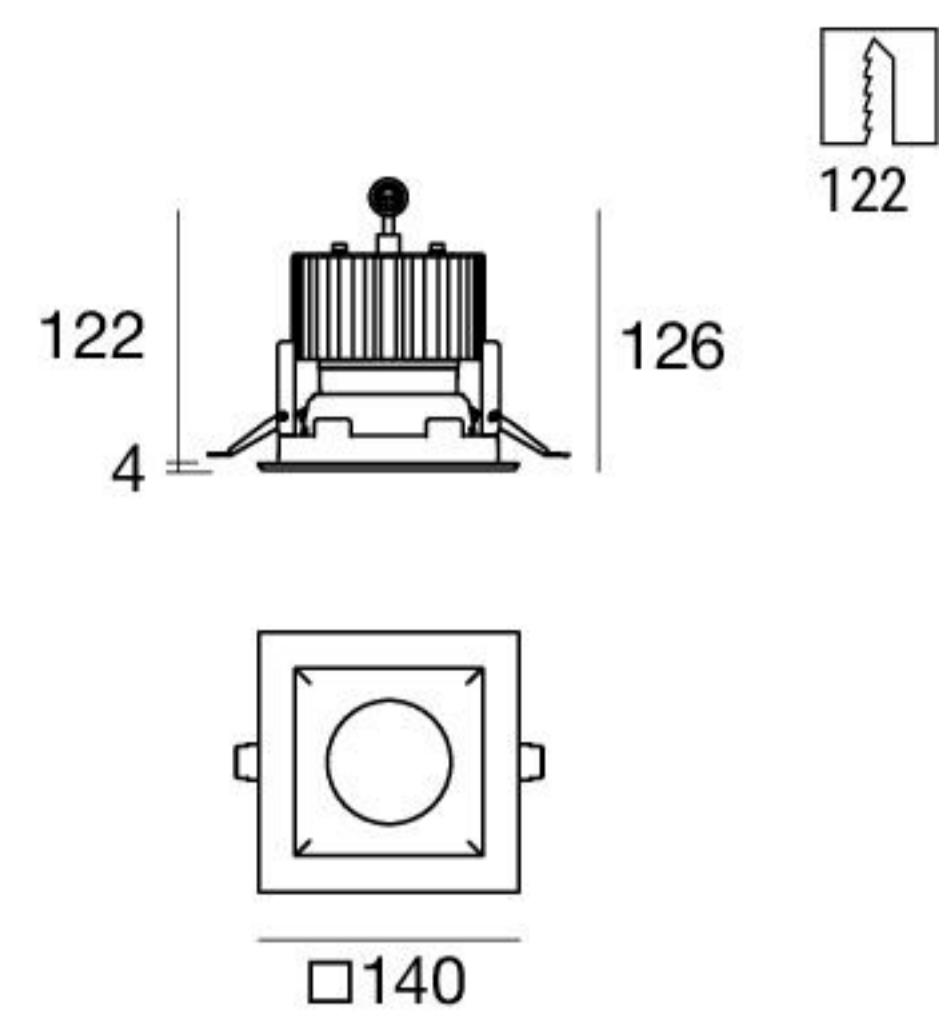

Cob65_Q | Downlight | arrayLED 25 W 720 mA

CRI 80

White	96863	2700 K	3400 lm	M	Wide Flood	90
		3000 K	3637 lm	W		
		4000 K	3909 lm	N		

Electronics

 27 103 58 99112 ON/OFF 1 art.	 40 208 89 99188 0/1-10V DALI 1 art.	 28 210 48 99330 DALI 1 art.
---	---	---

Cob65_Q | Downlight | arrayLED 30 W 840 mA

CRI 80

White	96867	2700 K	3991 lm	M	Wide Flood	90
		3000 K	4270 lm	W		
		4000 K	4588 lm	N		

Electronics

 27 103 58 99093 ON/OFF 1 art.	 40 208 89 99187 0/1-10V DALI 1 art.	 28 210 48 99330 DALI 1 art.
---	---	---

97140N40

Photometric curve

Light beam

25 LUX 50 LUX 70 LUX 75 LUX 100 LUX 125 LUX 150 LUX 175 LUX

Floor plan