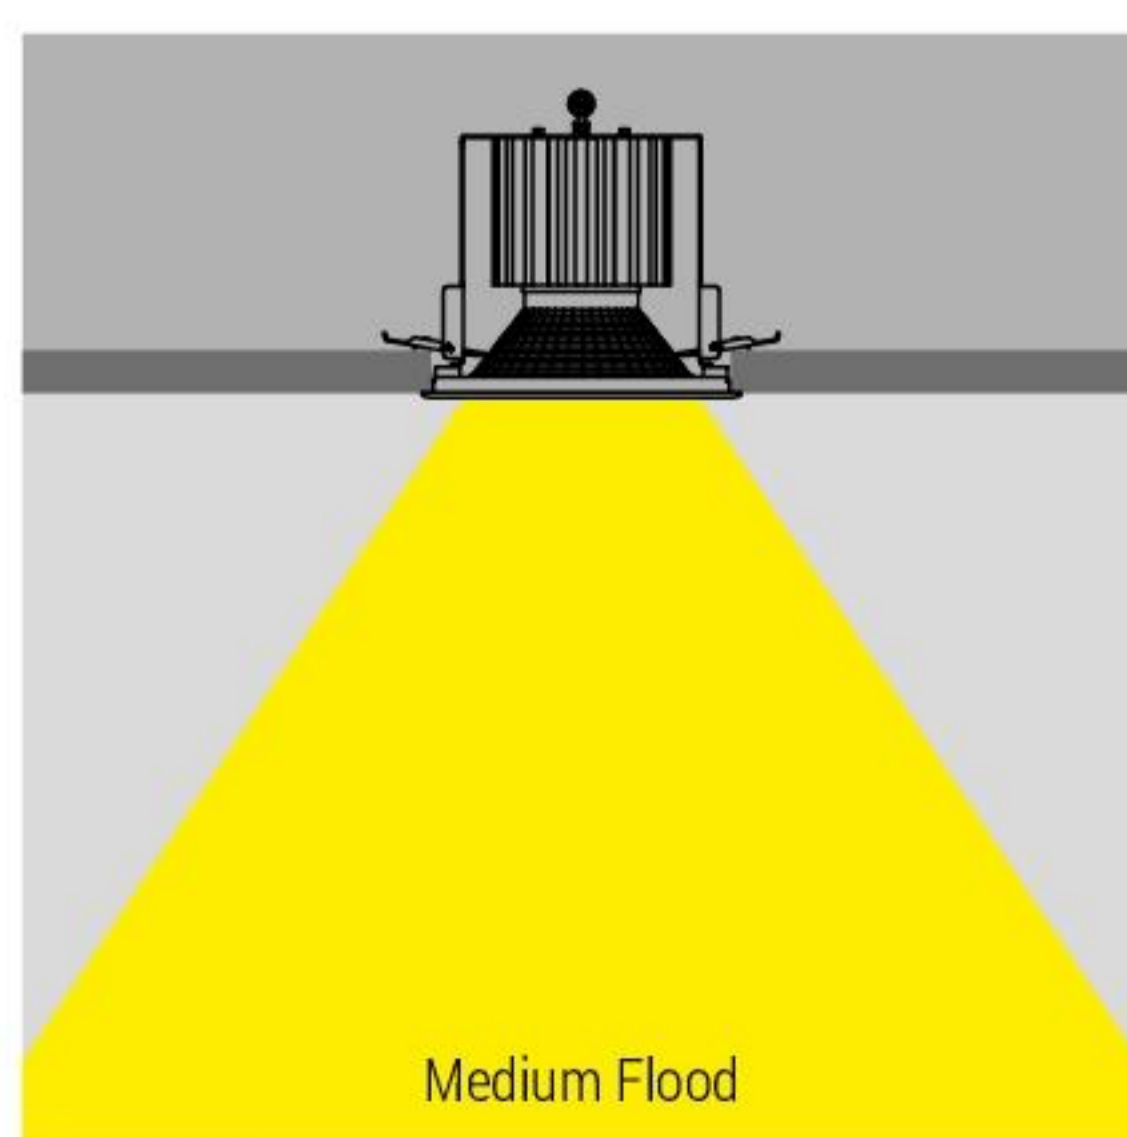

Cob65_Q | Downlight | arrayLED 25 W 720 mA

CRI 80

White	96863	2700 K	3400 lm	M	Wide Flood	90
		3000 K	3637 lm	W		
		4000 K	3909 lm	N		

Electronics

  27 | 103 | 58 99112 ON/OFF 1 art.	 40 | 208 | 89 99188 0/1-10V DALI 1 art.	 28 | 210 | 48 99330 DALI 1 art.

Cob65_Q | Downlight | arrayLED 30 W 840 mA

CRI 80

White	96867	2700 K	3991 lm	M	Wide Flood	90
		3000 K	4270 lm	W		
		4000 K	4588 lm	N		

Electronics

  27 | 103 | 58 99093 ON/OFF 1 art.	 40 | 208 | 89 99187 0/1-10V DALI 1 art.	 28 | 210 | 48 99330 DALI 1 art.

97140N40

Light beam