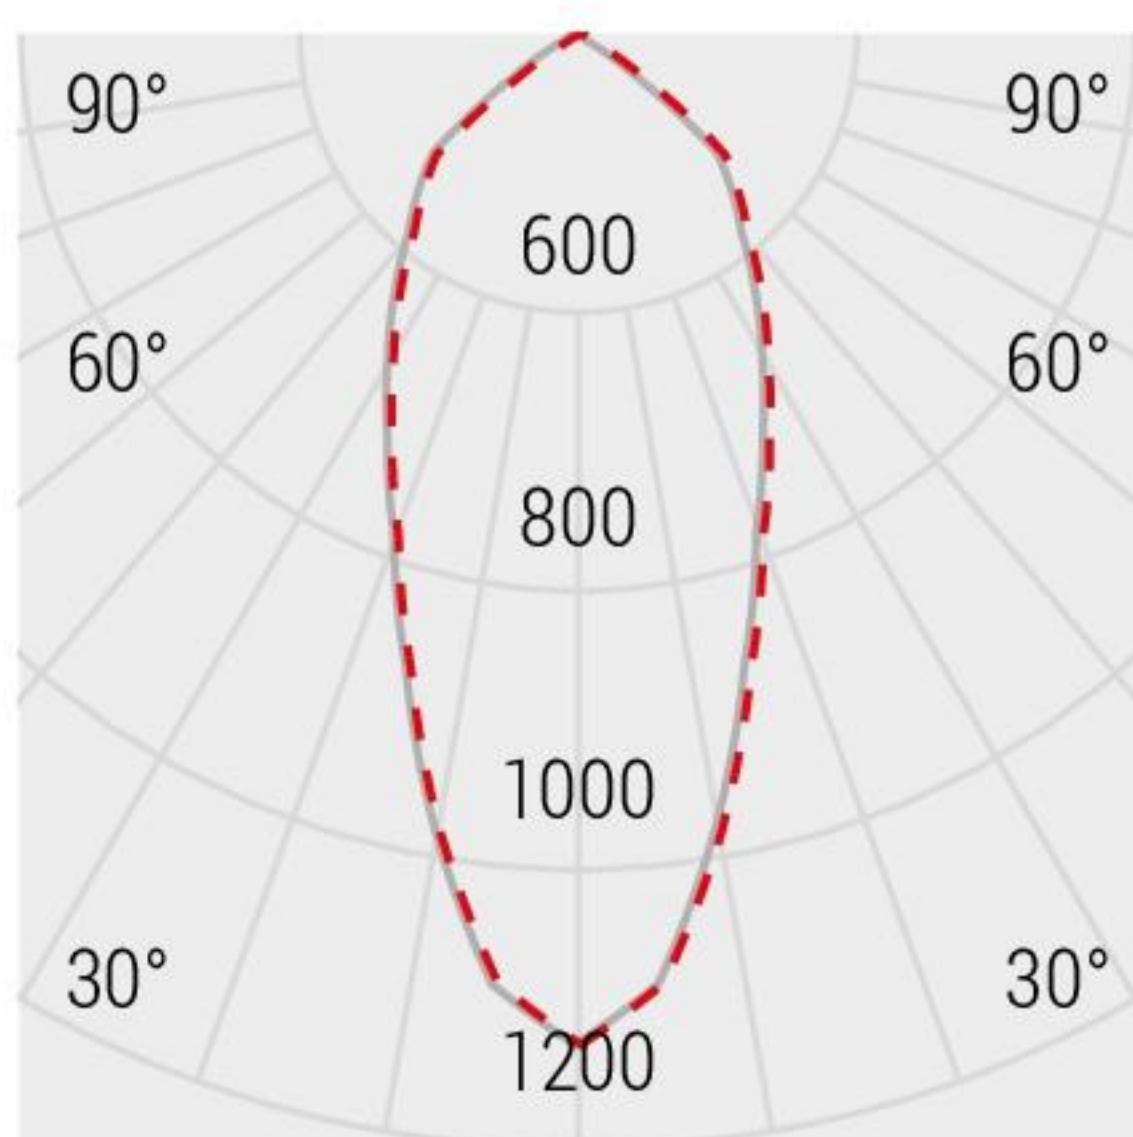

Cob65_Q | Downlight | arrayLED 25 W 720 mA

CRI 80

White	96863	2700 K	3400 lm	M	Wide Flood	90
		3000 K	3637 lm	W		
		4000 K	3909 lm	N		

Electronics

 27 103 58 99112 ON/OFF 1 art.	 40 208 89 99188 0/1-10V DALI 1 art.	 28 210 48 99330 DALI 1 art.
---	---	---

97140N40

Photometric curve

Light beam

25 LUX 50 LUX 70 LUX 75 LUX 100 LUX 125 LUX 150 LUX 175 LUX

Floor plan