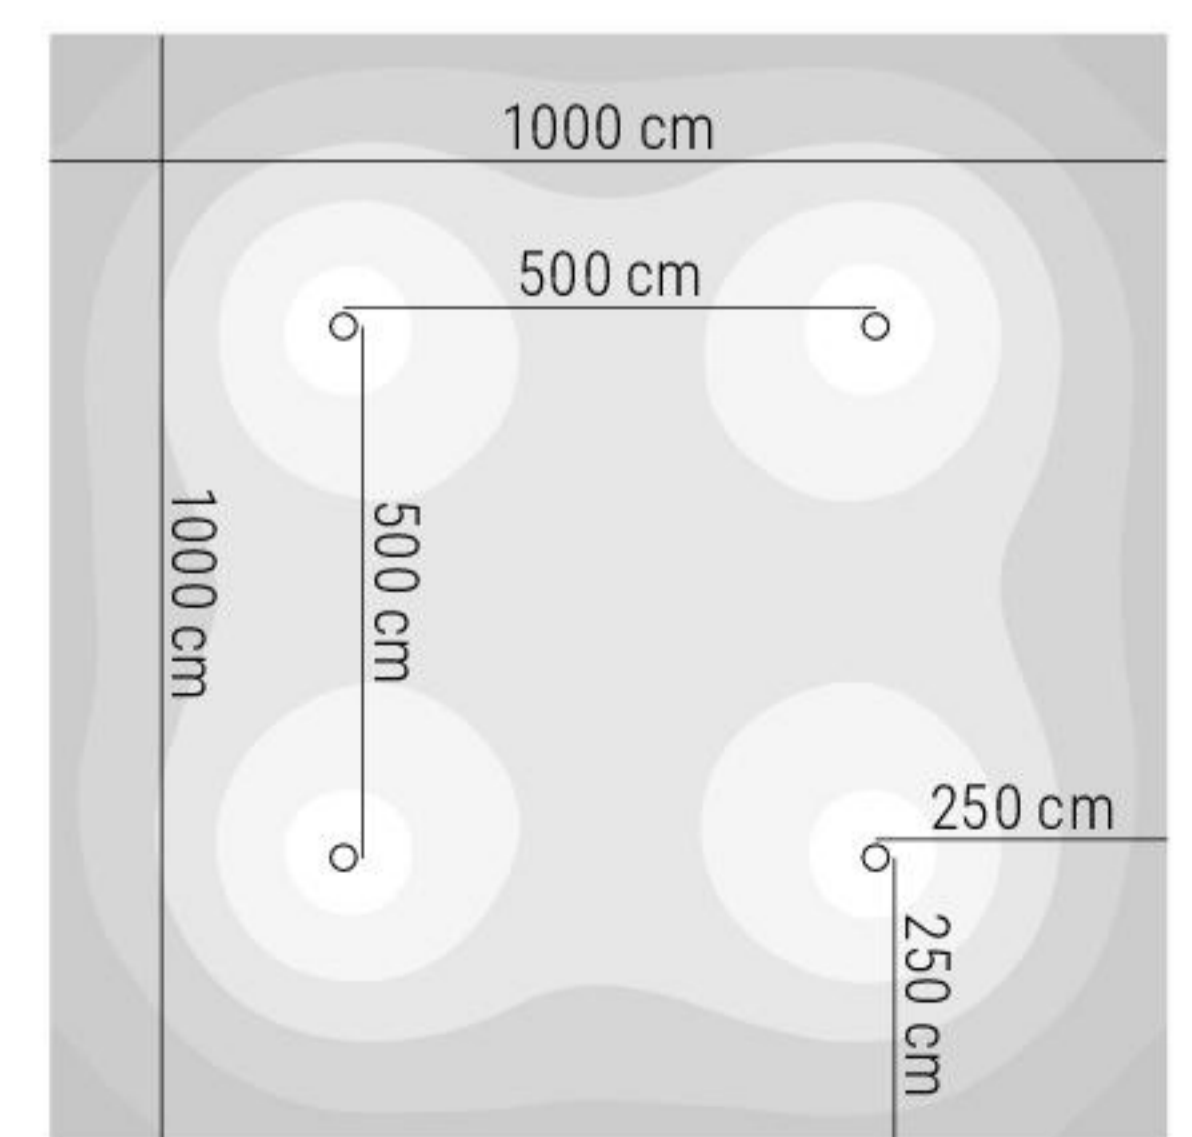

97140N40

Photometric curve

Light beam

25 LUX 50 LUX 70 LUX 75 LUX 100 LUX 125 LUX 150 LUX 175 LUX

Floor plan