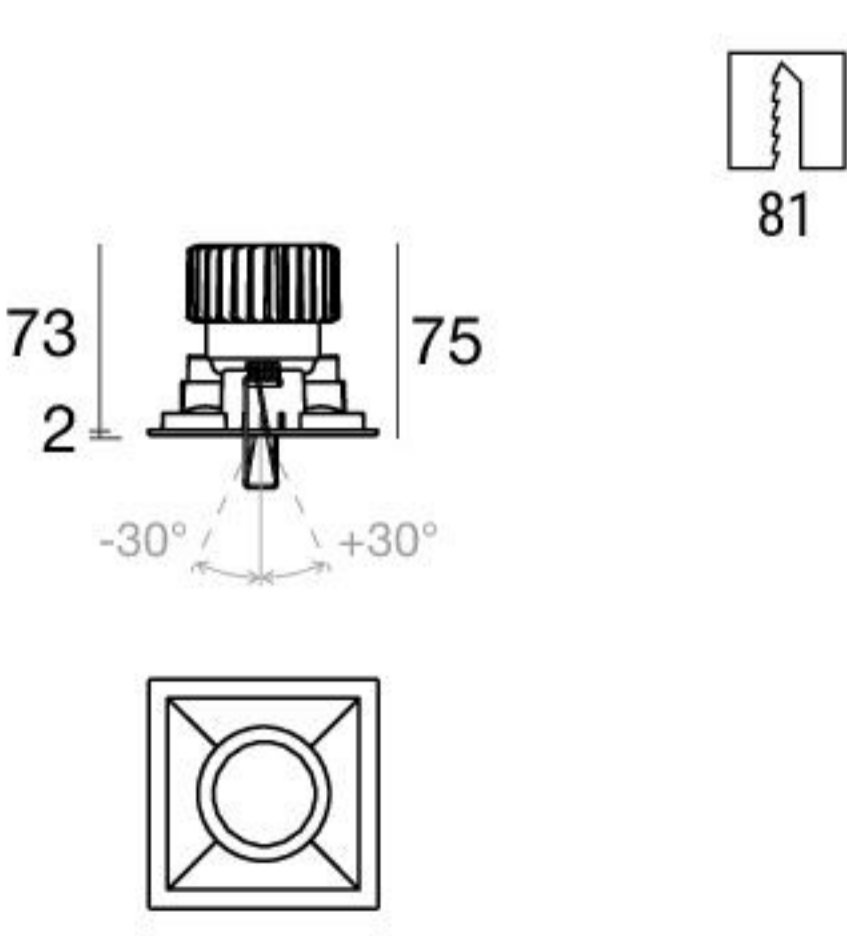

Cob44_QJ | Downlight | arrayLED 11 W 300 mA

Efficiency - CRI 80

White	93840	2700 K	1399 lm	M	Spot	15
Black	93843	3000 K	1399 lm	W	Medium Flood	30
		4000 K	1507 lm	N	Flood	60

Electronics

99370 ON/OFF 1 art.	99732 0/1-10V 1 art.	99730 DALI 1 art.

>19 optics 15°, 30°
>22 optics 60°
UGR