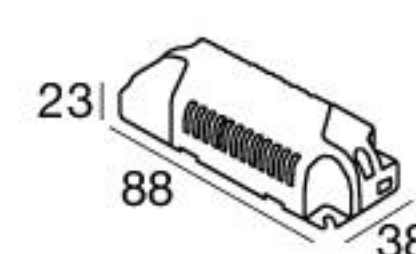

Electronics

99370
ON/OFF
1 art.