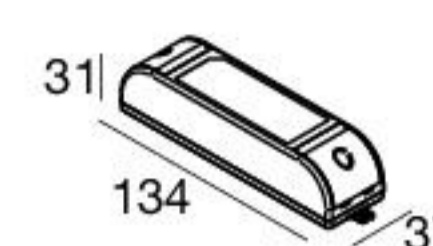

Cob40_R | Downlight | arrayLED 6,5 W 700 mA

Efficiency - CRI 80

White	80244	2700 K	770 lm	M	Spot	15
Black	80245	3000 K	770 lm	W	Medium Flood	30
		4000 K	831 lm	N	Flood	60

Electronics

99243
ON/OFF
1 art.

99733
0/1-10V
1 art.

99731
DALI
1 art.

Cob40_R | Downlight | arrayLED 15 W 400 mA

Efficiency - CRI 80

White	81351	2700 K	1932 lm	M	Spot	15
Black	81352	3000 K	1932 lm	W	Medium Flood	30
		4000 K	2078 lm	N	Flood	60

Electronics

99734
ON/OFF
1 art.

99732
0/1-10V
1 art.

99730
DALI
1 art.

Cob40_RJ | Downlight | arrayLED 6,5 W 700 mA

Efficiency - CRI 80

White	80109	2700 K	770 lm	M	Spot	15
Black	80110	3000 K	770 lm	W	Medium Flood	30
		4000 K	831 lm	N	Flood	60

Electronics

99243
ON/OFF
1 art.

99733
0/1-10V
1 art.

99731
DALI
1 art.