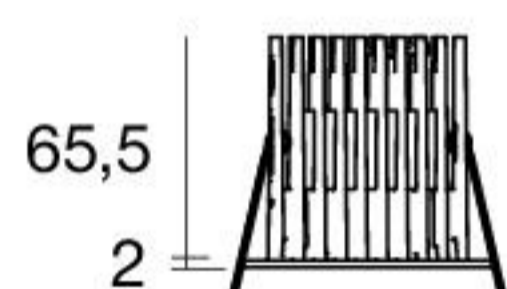

Cob40_R | Downlight | arrayLED 15 W 400 mA