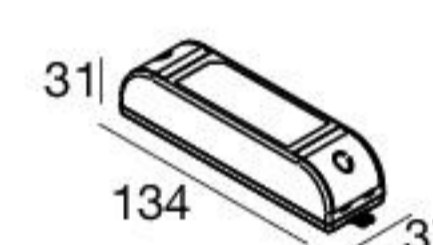

Cob40_R | Downlight | arrayLED 6,5 W 700 mA

Efficiency - CRI 80

White	80244	2700 K	770 lm	M	Spot	15
Black	80245	3000 K	770 lm	W	Medium Flood	30
		4000 K	831 lm	N	Flood	60

Electronics

99243
ON/OFF
1 art.

99733
0/1-10V
1 art.

99731
DALI
1 art.

Cob40_R | Downlight | arrayLED 15 W 400 mA

Efficiency - CRI 80

White	81351	2700 K	1932 lm	M	Spot	15
Black	81352	3000 K	1932 lm	W	Medium Flood	30
		4000 K	2078 lm	N	Flood	60

Electronics

99734
ON/OFF
1 art.

99732
0/1-10V
1 art.

99730
DALI
1 art.

Cob40_RJ | Downlight | arrayLED 6,5 W 700 mA

Efficiency - CRI 80

White	80109	2700 K	770 lm	M	Spot	15
Black	80110	3000 K	770 lm	W	Medium Flood	30
		4000 K	831 lm	N	Flood	60

Electronics

99243
ON/OFF
1 art.

99733
0/1-10V
1 art.

99731
DALI
1 art.