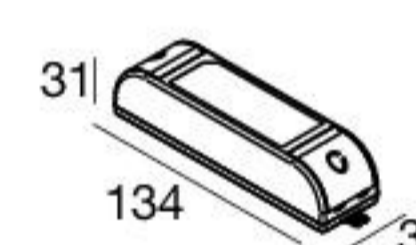

Electronics

99734
ON/OFF
1 art.