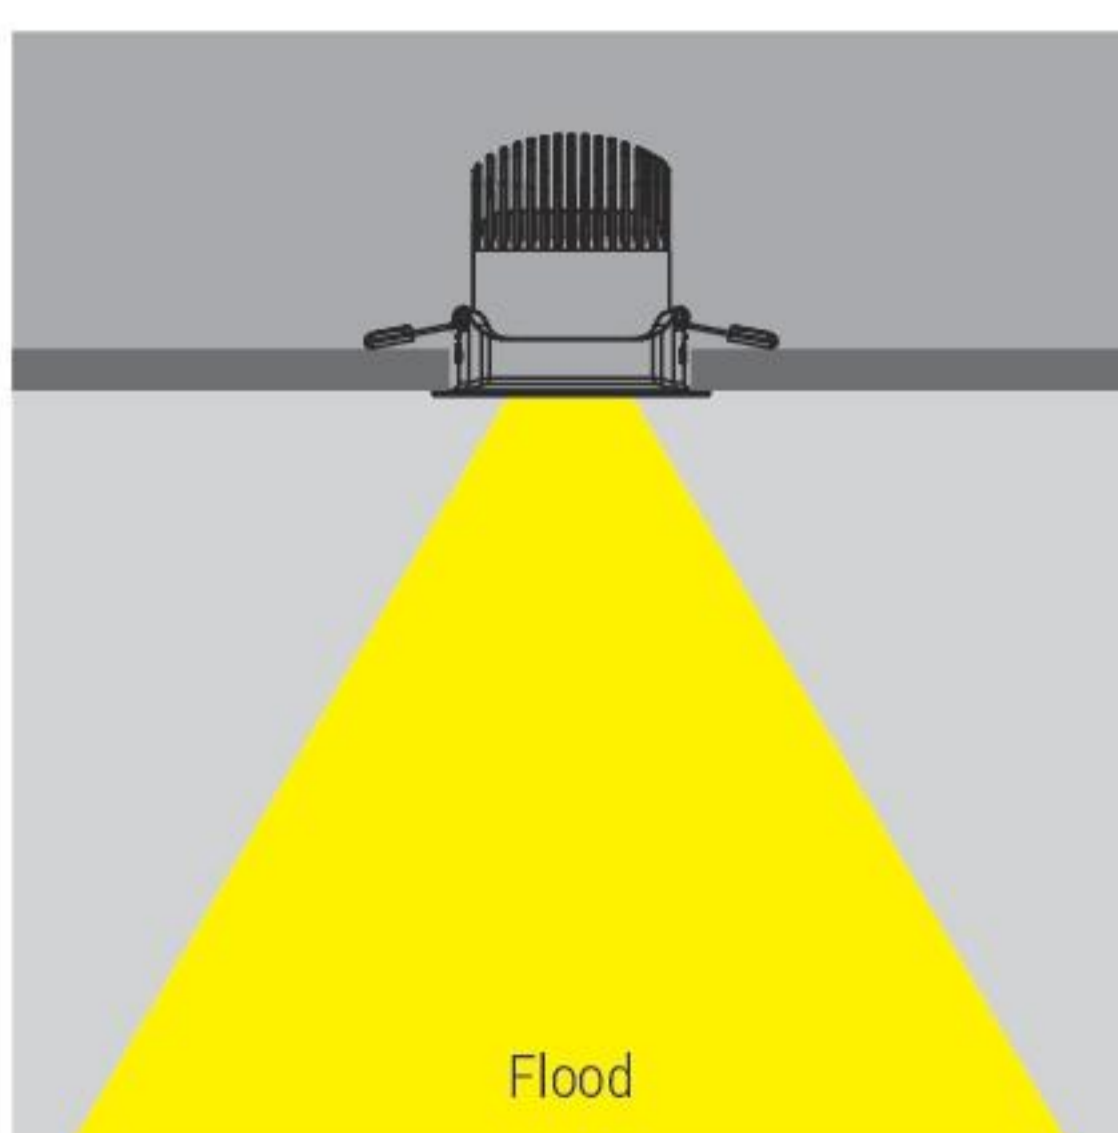

Balance - CRI 92

White	80362	2700 K	2598 lm	M	Spot	15
Black	80363	3000 K	2794 lm	W	Medium Flood	30
Grey	80364	4000 K	2990 lm	N	Flood	60
Gold	80365					

White	80903
Black	80904
Grey	80905
Gold	80906

Efficiency - CRI 80

99188
0/1-10V DALI
1 art.

99330
DALI
1 art.

91204W60

Photometric curve

Light beam

50 LUX 75 LUX 100 LUX 125 LUX 200 LUX 250 LUX 300 LUX 350 LUX

Floor plan