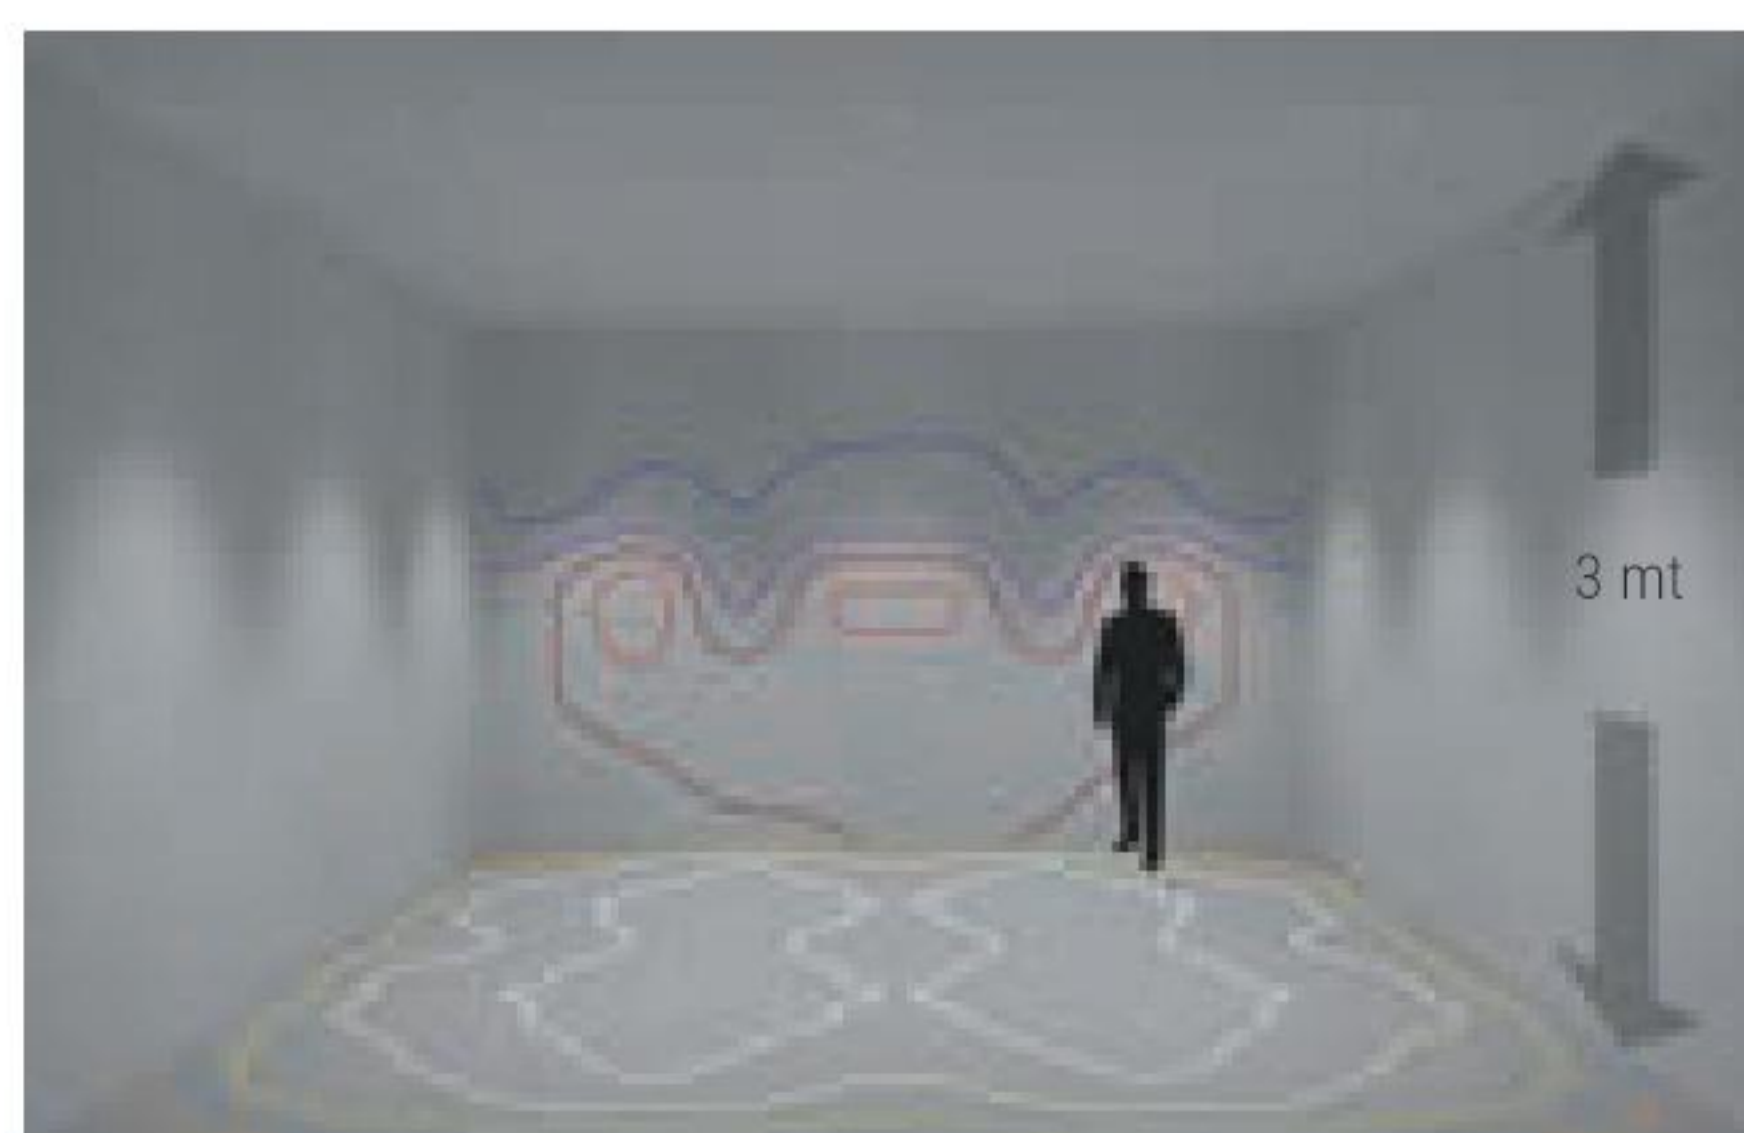

99188
0/1-10V DALI
1 art.

99330
DALI
1 art.

91204W60

Photometric curve

Light beam

50 LUX 75 LUX 100 LUX 125 LUX 200 LUX 250 LUX 300 LUX 350 LUX

Floor plan