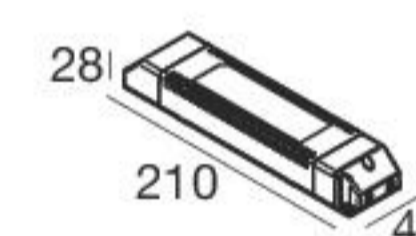

White	80366	2700 K	3210 lm	M	Spot	15
Black	80367	3000 K	3431 lm	W	Medium Flood	30
Grey	80368	4000 K	3431 lm	N	Flood	60
Gold	80369					

White	80899
Black	80900
Grey	80901
Gold	80902

Electronics

99112
ON/OFF
1 art.

99188
0/1-10V DALI
1 art.

99330
DALI
1 art.

91204W60

Photometric curve

Light beam

50 LUX 75 LUX 100 LUX 125 LUX 200 LUX 250 LUX 300 LUX 350 LUX

Floor plan