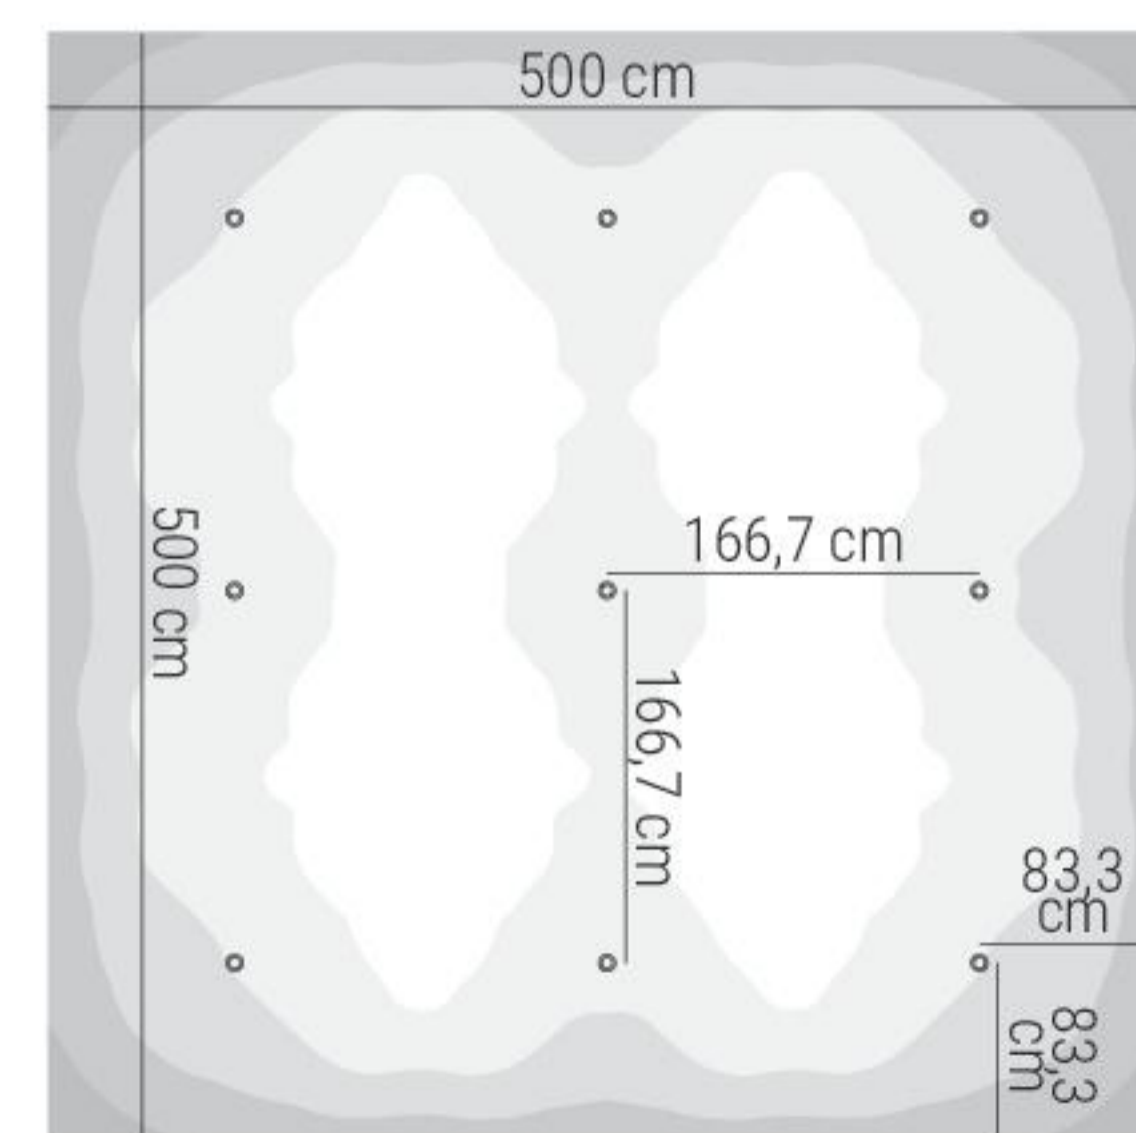

Balance - CRI 92

White	80362	2700 K	2598 lm	M	Spot	15
Black	80363	3000 K	2794 lm	W	Medium Flood	30
Grey	80364	4000 K	2990 lm	N	Flood	60
Gold	80365					

White	80903
Black	80904
Grey	80905
Gold	80906

Efficiency - CRI 80

99188
0/1-10V DALI
1 art.

99330
DALI
1 art.

91204W60

Photometric curve

Light beam

50 LUX 75 LUX 100 LUX 125 LUX 200 LUX 250 LUX 300 LUX 350 LUX

Floor plan