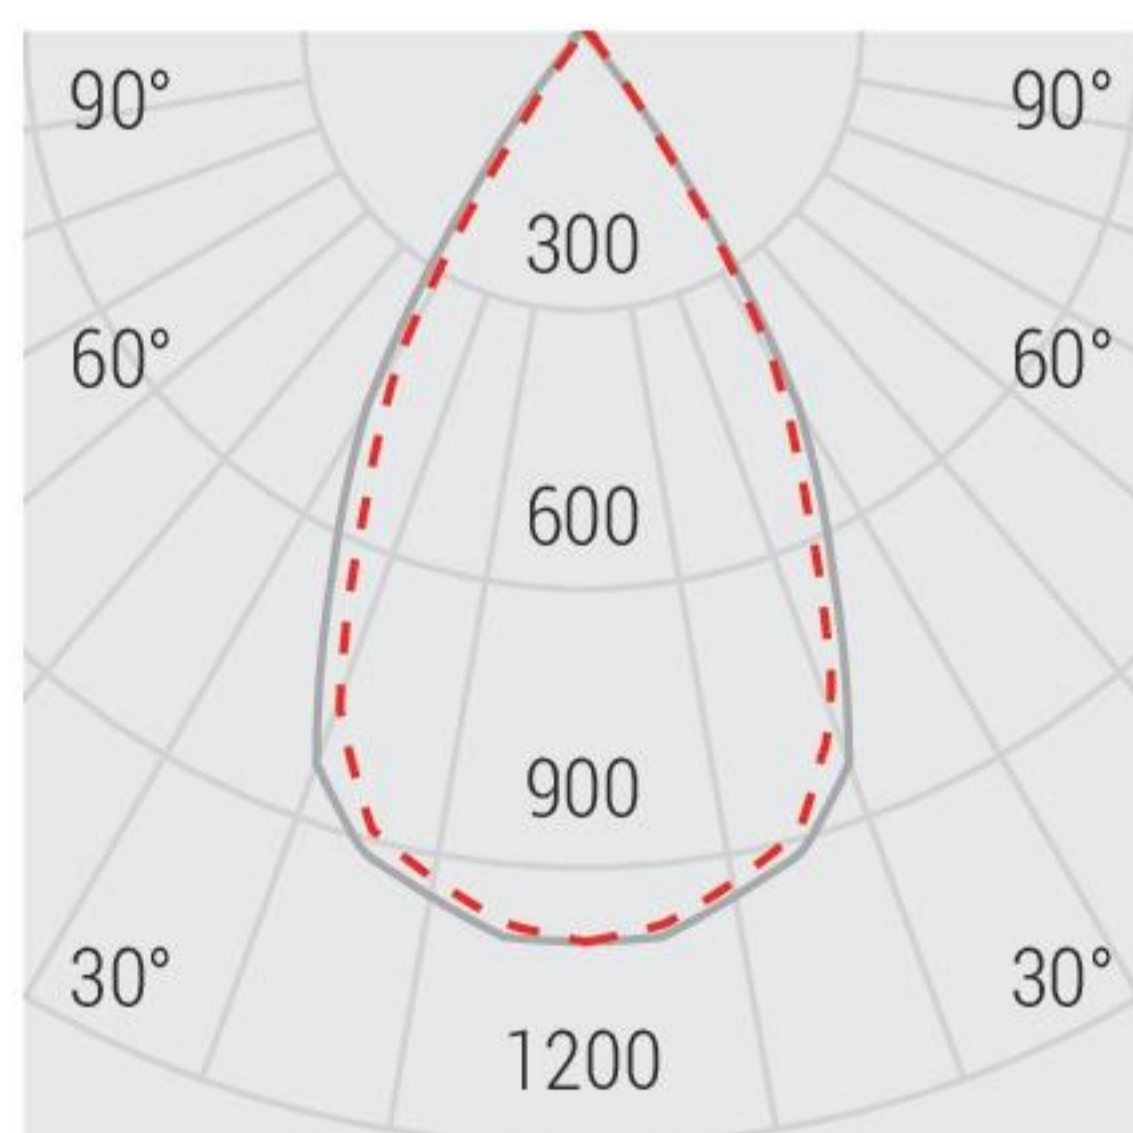

Balance - CRI 92

White	80362	2700 K	2598 lm	M	Spot	15
Black	80363	3000 K	2794 lm	W	Medium Flood	30
Grey	80364	4000 K	2990 lm	N	Flood	60
Gold	80365					

White	80903
Black	80904
Grey	80905
Gold	80906

Efficiency - CRI 80

White	80366	2700 K	3210 lm	M	Spot	15
Black	80367	3000 K	3431 lm	W	Medium Flood	30
Grey	80368	4000 K	3431 lm	N	Flood	60
Gold	80369					

White	80899
Black	80900
Grey	80901
Gold	80902

Electronics

99112
ON/OFF
1 art.

99188
0/1-10V DALI
1 art.

99330
DALI
1 art.

91204W60

Photometric curve

Light beam

50 LUX 75 LUX 100 LUX 125 LUX 200 LUX 250 LUX 300 LUX 350 LUX

Floor plan