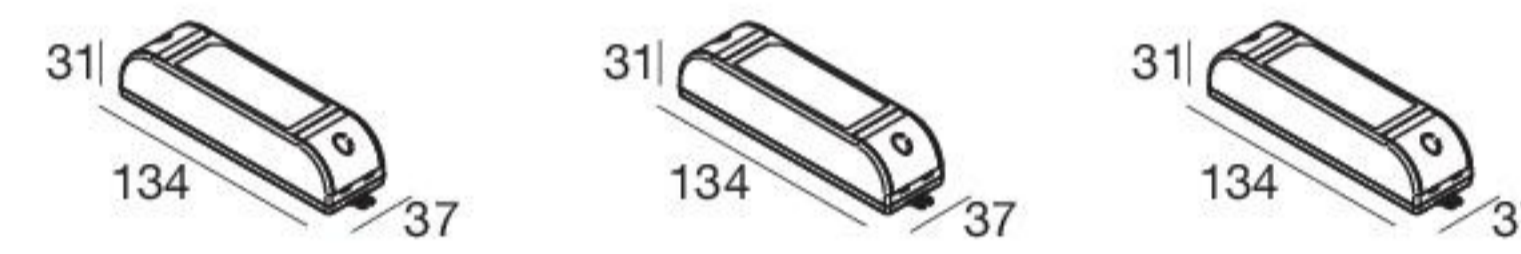

Electronics

99734	99732	99730
ON/OFF	0/1-10V	DALI
1 art.	1 art.	1 art.