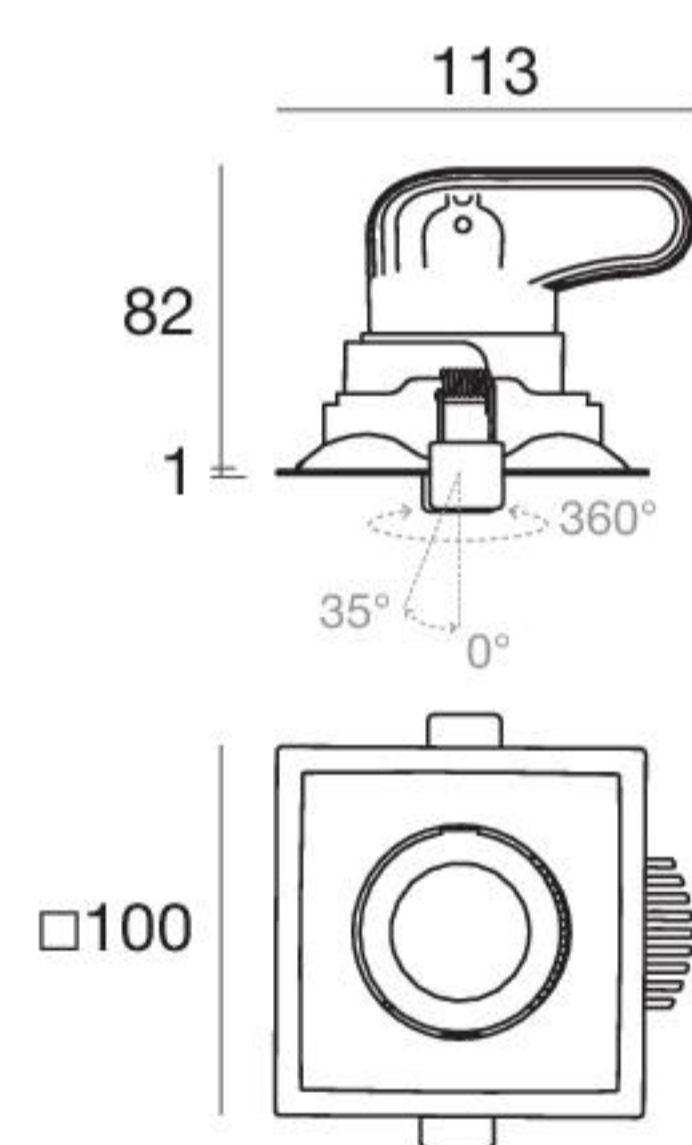

White	<b>80883</b>
Black	<b>80884</b>
Grey	<b>80885</b>
Gold	<b>80886</b>

Electronics

<b>99734</b>	<b>99732</b>	<b>99730</b>
ON/OFF	0/1-10V	DALI
1 art.	1 art.	1 art.

Loro\_QJ | Downlight | arrayLED 13 W 350 mA