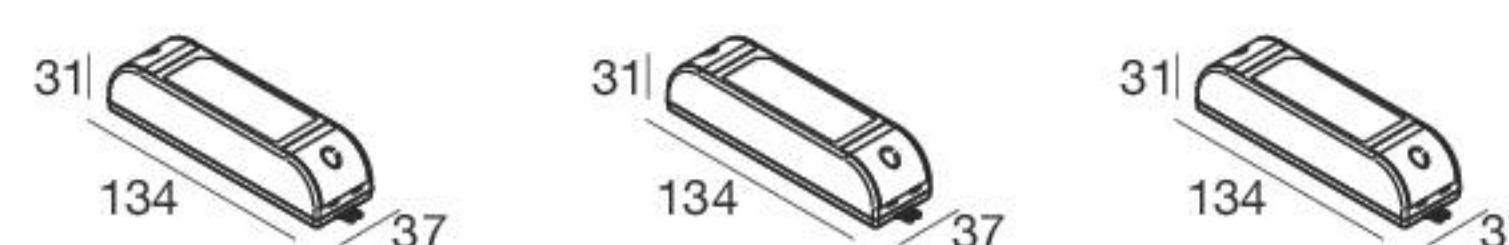

Electronics

99734	99732	99730
ON/OFF 1 art.	0/1-10V 1 art.	DALI 1 art.