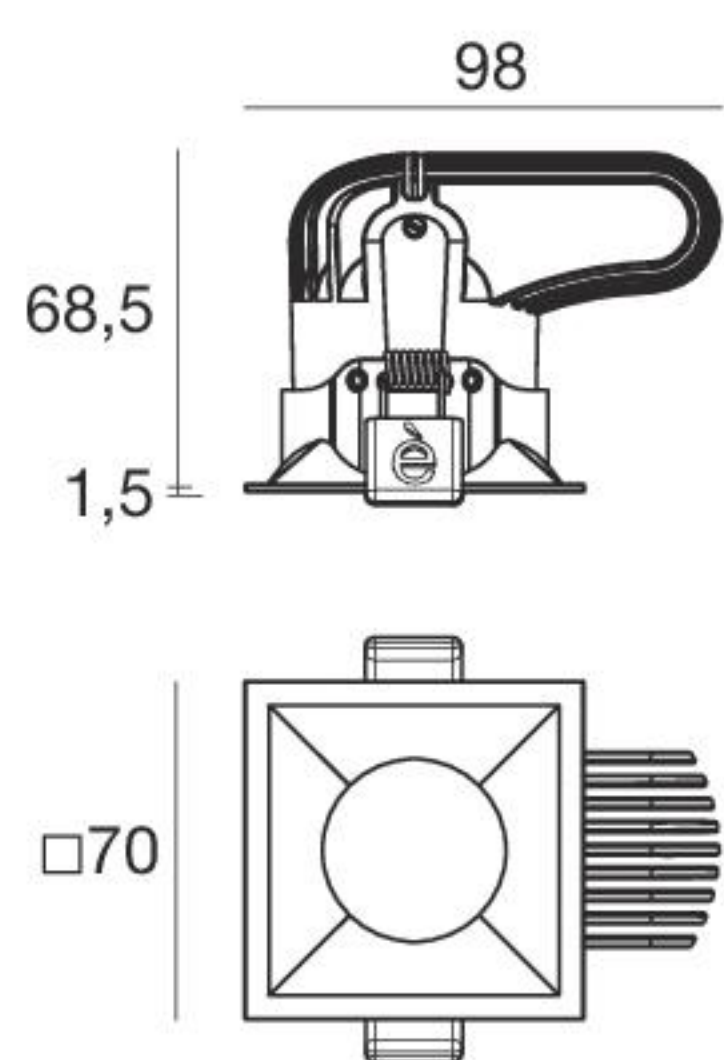

Loro_Q | Downlight | arrayLED 8 W 220 mA

Balance - CRI 92

White	97940	2700 K	883 lm	M	Spot	15
Black	97941	3000 K	943 lm	W	Medium Flood	30
Grey	97944	4000 K	1016 lm	N	Flood	60
Gold	97945					

White	80823					
Black	80824					
Grey	80825					
Gold	80826					

Efficiency - CRI 80

White	97699	2700 K	1088 lm	M	Spot	15
Black	97700	3000 K	1088 lm	W	Medium Flood	30
Grey	97701	4000 K	1173 lm	N	Flood	60
Gold	97702					

White	80819					
Black	80820					
Grey	80821					
Gold	80822					