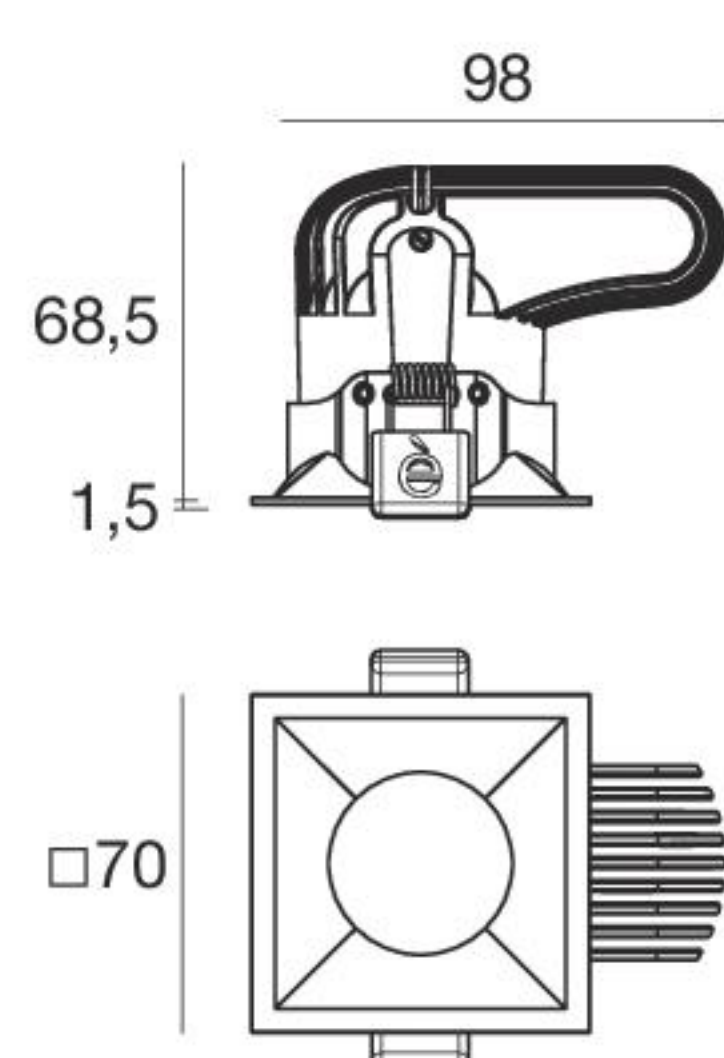

Electronics

99734	99732	99730
ON/OFF 1 art.	0/1-10V 1 art.	DALI 1 art.

>16 optics 30°
>19 optics 15°, 60°

UGR

RTG 97699W30
97699W60

Loro_Q | Downlight | arrayLED 13 W 350 mA

Balance - CRI 92

White	91753	2700 K	1399 lm	M	Spot	15
Black	91754	3000 K	1496 lm	W	Medium Flood	30
Grey	91755	4000 K	1610 lm	N	Flood	60
Gold	91756					