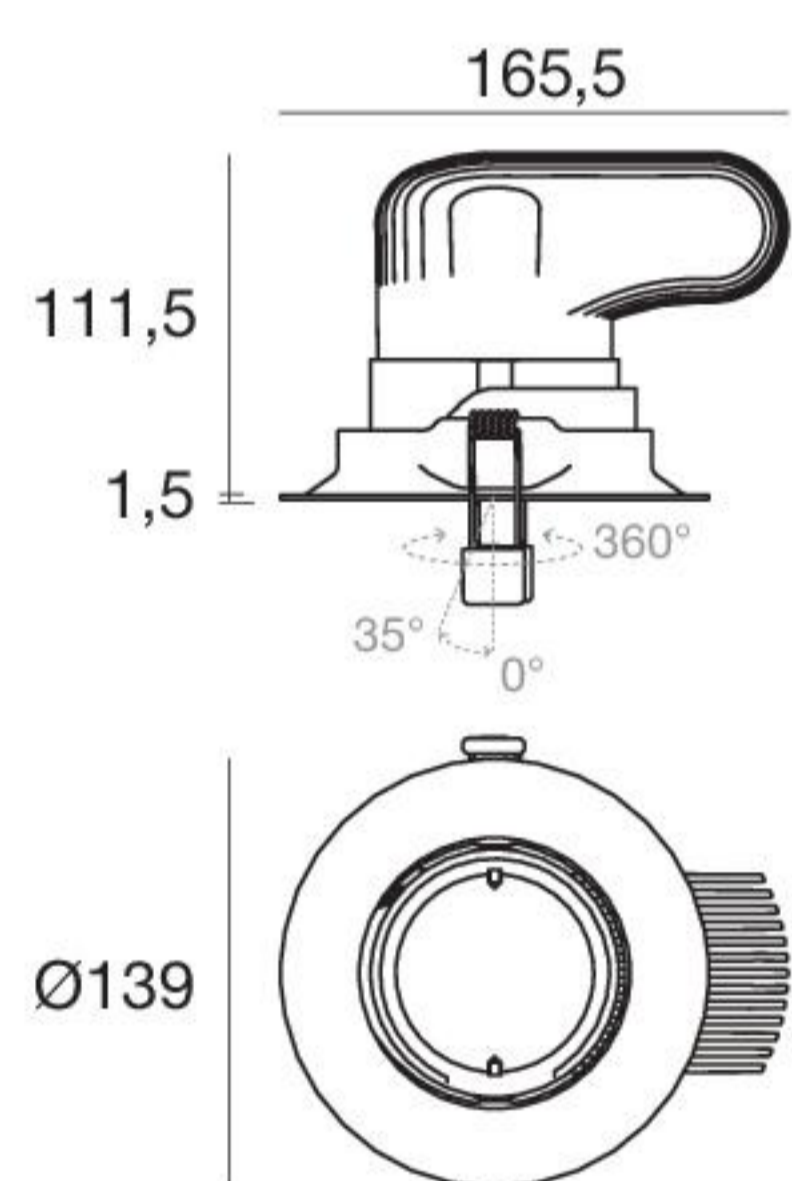

Loro_RJ | Downlight | arrayLED 25 W 700 mA

Balance - CRI 92

White	80370	2700 K	2598 lm	M	Spot	15
Black	80371	3000 K	2794 lm	W	Medium Flood	30
Grey	80372	4000 K	2990 lm	N	Flood	60
Gold	80373					

White	80871
Black	80872
Grey	80873
Gold	80874

Efficiency - CRI 80

White	80374	2700 K	3210 lm	M	Spot	15
Black	80375	3000 K	3431 lm	W	Medium Flood	30
Grey	80376	4000 K	3431 lm	N	Flood	60
Gold	80377					

White	80867
Black	80868
Grey	80869
Gold	80870

Electronics

99112
ON/OFF
1 art.

99188
0/1-10V DALI
1 art.

99330
DALI
1 art.