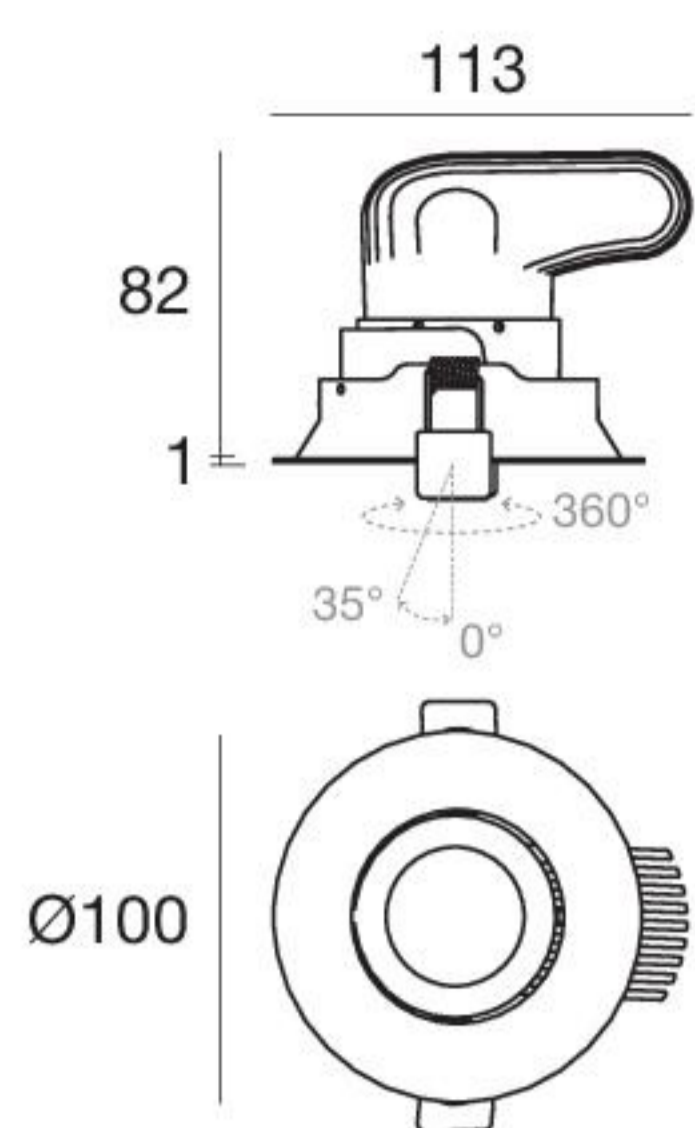

Loro_RJ | Downlight | arrayLED 13 W 350 mA

Balance - CRI 92

White	93450	2700 K	1399 lm	M	Spot	15
Black	93451	3000 K	1496 lm	W	Medium Flood	30
Grey	93452	4000 K	1610 lm	N	Flood	60
Gold	93460					

White	80863
Black	80864
Grey	80865
Gold	80866