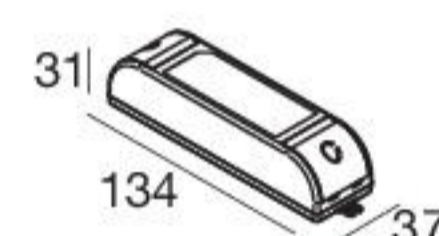

Electronics

99260
ON/OFF
1 art.