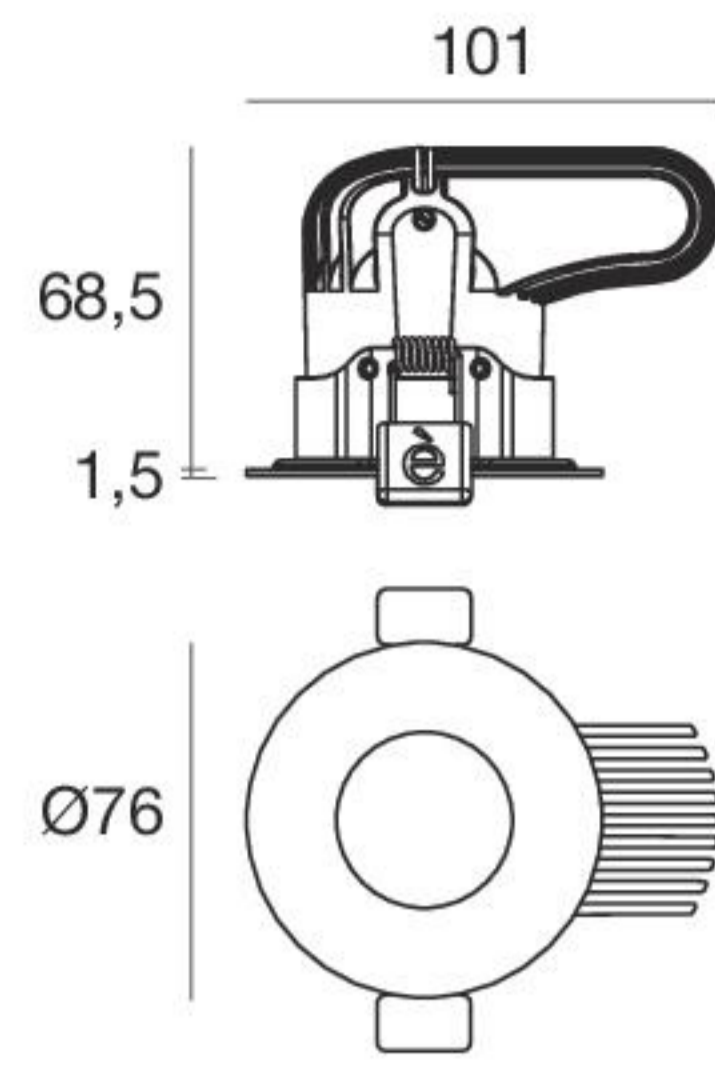

Loro_R | Downlight | arrayLED 8 W 220 mA

Balance - CRI 92

White	97920	2700 K	883 lm	M	Spot	15
Black	97921	3000 K	943 lm	W	Medium Flood	30
Grey	97924	4000 K	1016 lm	N	Flood	60
Gold	97925					

White	80791
Black	80792
Grey	80793
Gold	80794

Efficiency - CRI 80

White	97695	2700 K	1088 lm	M	Spot	15
Black	97696	3000 K	1088 lm	W	Medium Flood	30
Grey	97697	4000 K	1173 lm	N	Flood	60
Gold	97698					

White	80787
Black	80788
Grey	80789
Gold	80790

Electronics

99734 ON/OFF 1 art.	99732 0/1-10V 1 art.	99730 DALI 1 art.

>16 optics 30°
>19 optics 15°, 60°

UGR

RTG **97695W30**
97695W60

Loro_R | Downlight | arrayLED 13 W 350 mA

Balance - CRI 92

White	91749	2700 K	1399 lm	M	Spot	15
Black	91750	3000 K	1496 lm	W	Medium Flood	30
Grey	91751	4000 K	1610 lm	N	Flood	60
Gold	91752					

White	80799
Black	80800
Grey	80801
Gold	80802

Efficiency - CRI 80

White	91204	2700 K	1724 lm	M	Spot	15
Black	91205	3000 K	1724 lm	W	Medium Flood	30
Grey	91206	4000 K	1854 lm	N	Flood	60
Gold	91207					

White	80795
Black	80796
Grey	80797
Gold	80798