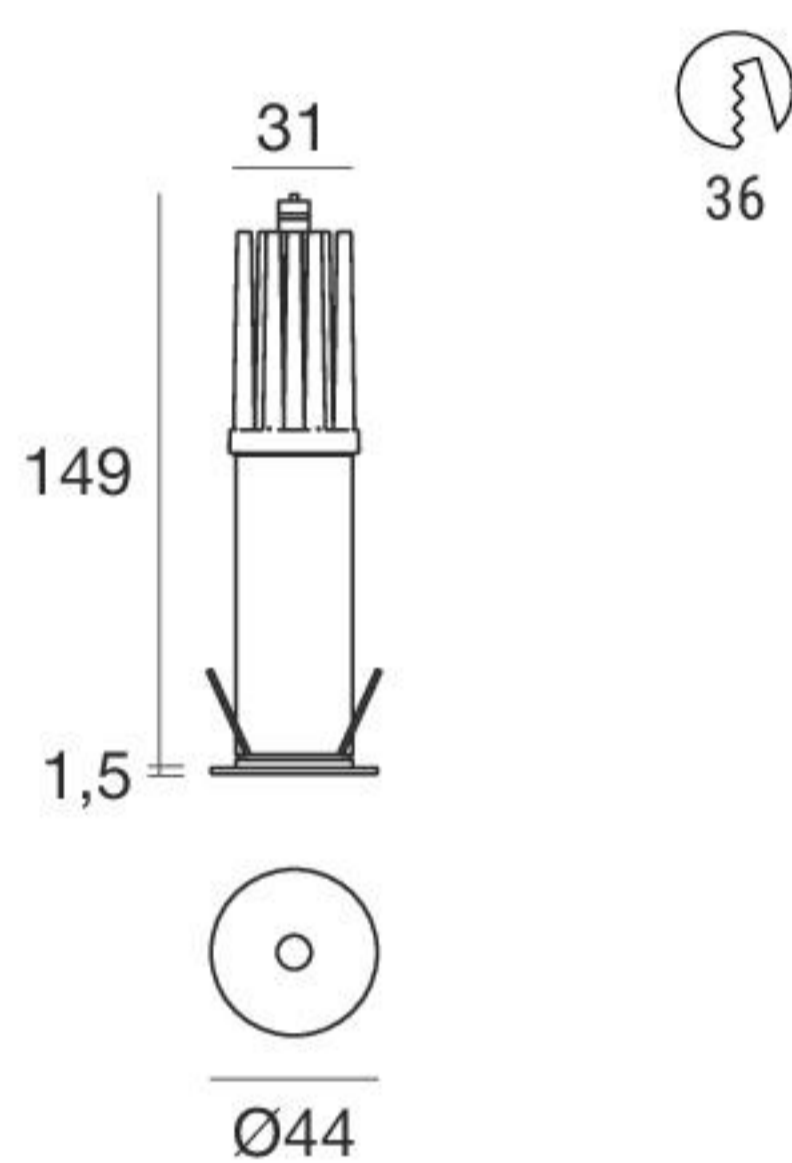

Giotto_R | Downlight | powerLED 6 W 500 mA

Balance - CRI 92

White	81363	2700 K	532 lm	M	Medium Flood	30
Black	81364	3000 K	569 lm	W	Flood	60
		4000 K	614 lm	N		

Efficiency - CRI 80

White	81365	2700 K	659 lm	M	Medium Flood	30
Black	81366	3000 K	659 lm	W	Flood	60
		4000 K	712 lm	N		

* For the following product, see the price list

Electronics

  99377 ON/OFF 1 art.	 99714 0/1-10V 1 art.	 99715 DALI 1 art.