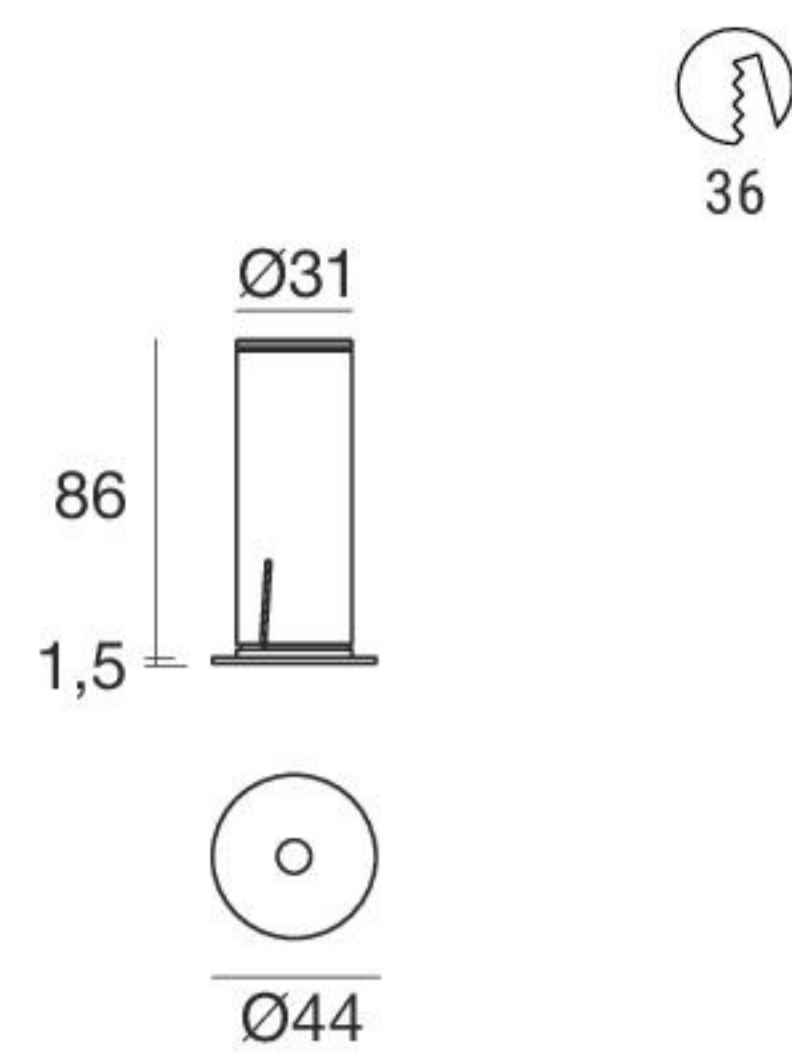

Giotto_R | Downlight | powerLED 4 W 350 mA

The power supply requires a larger hole than the one indicated for the spotlight

Balance - CRI 92

White	81359	2700 K	395 lm	M	Medium Flood	30
Black	81360	3000 K	423 lm	W	Flood	60
		4000 K	456 lm	N		