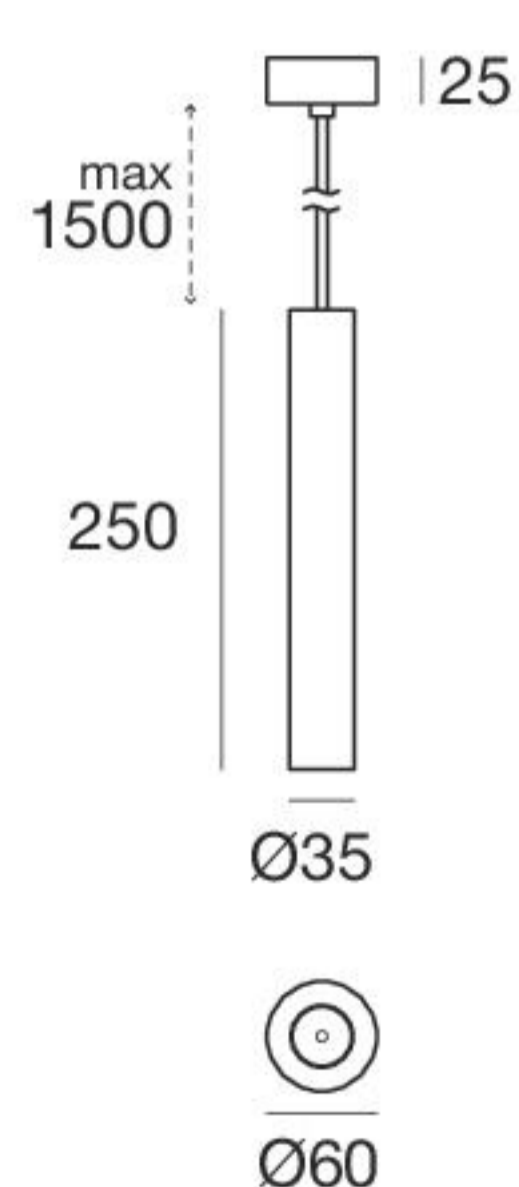

Giotto_P | Pendant | powerLED 7,5 W DC - 9 W AC

Balance - CRI 92

White	81477	2700 K	614 lm	M	Medium Flood	30
Black	81478	3000 K	657 lm	W	Flood	60
		4000 K	709 lm	N		

Efficiency - CRI 80

White	81479	2700 K	760 lm	M	Medium Flood	30
Black	81480	3000 K	760 lm	W	Flood	60
		4000 K	821 lm	N		

* For the following product, see the price list