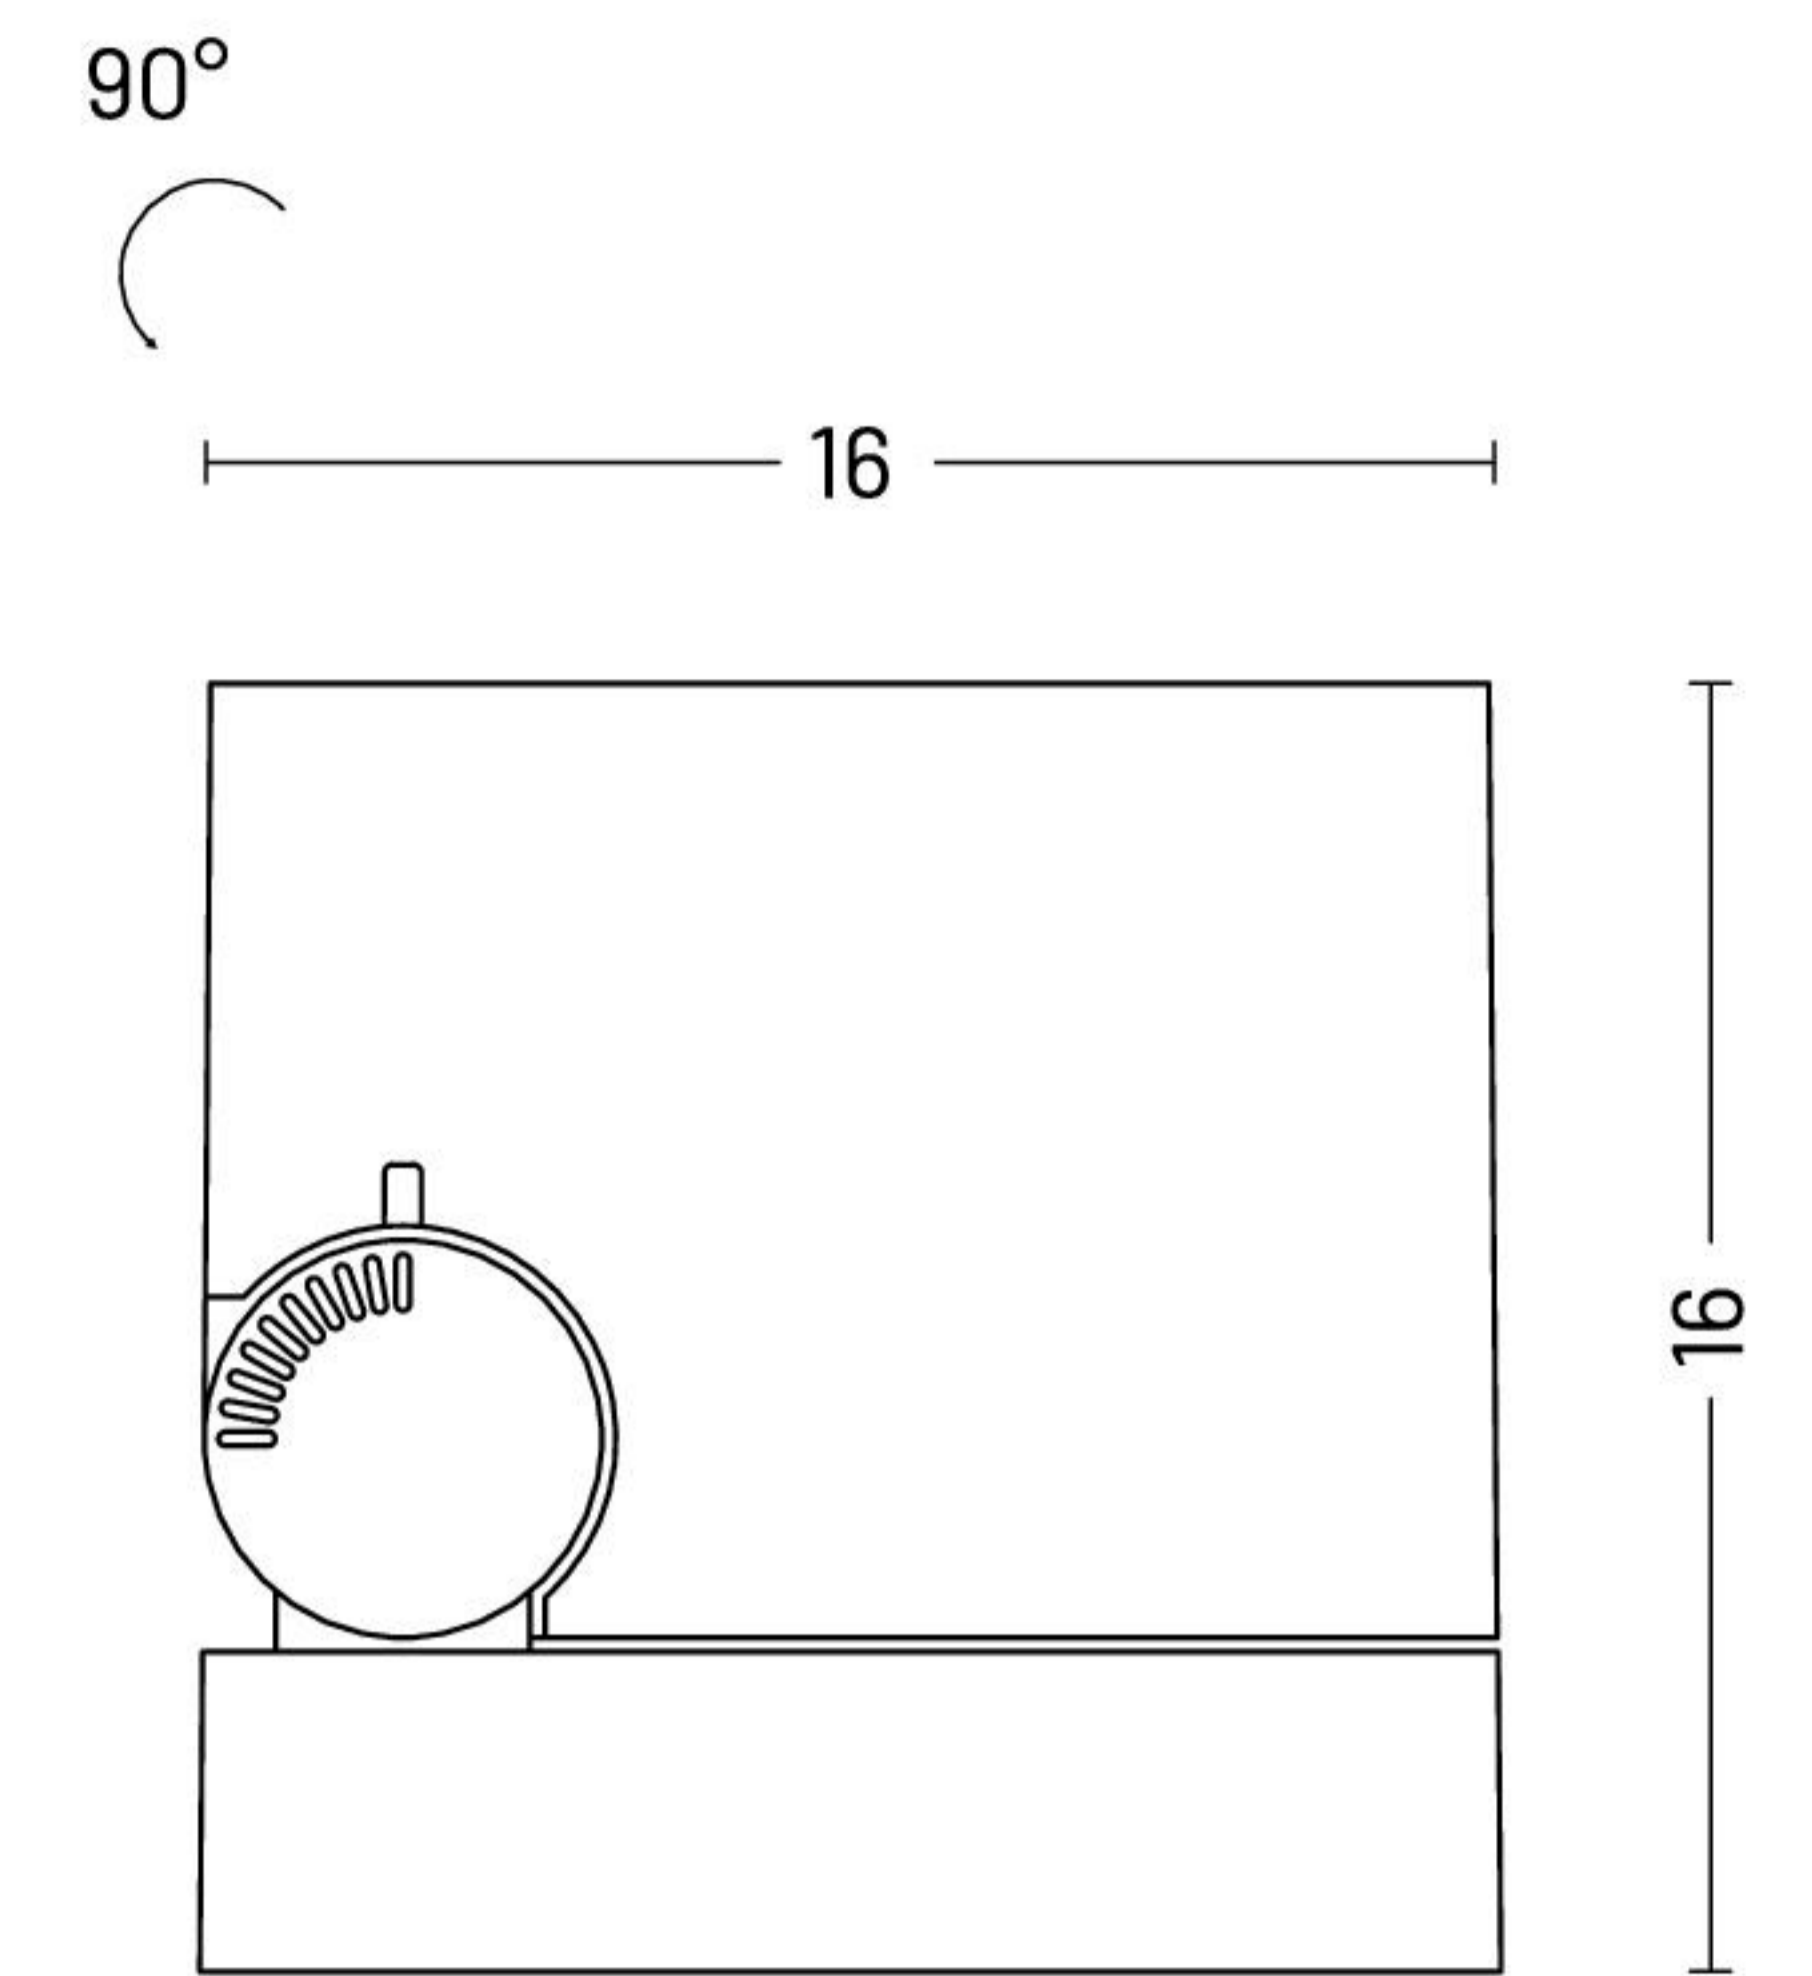

**MATERIALS**

Body	Die-cast aluminium EN47100
Diffuser	Serigraphed transparent glass
Finishing	Polyester powder paint

**ORDER CODE**

KB 8 0 PRO _ H B 1 0 _	Finishing	L	Graphite	●
		V	Oxide	●
Beam		U	White	○
		G	Black	●
		S	Spot	
		M	Medium	
		F	Flood	
Example		KB 8 0 PRO S H B 1 0 L		

**AVAILABLE ACCESSORIES**

Code	Description	Page
00AKB60-80	Steel fixing kit - spike	43
0404M010	Single connection IP68	43