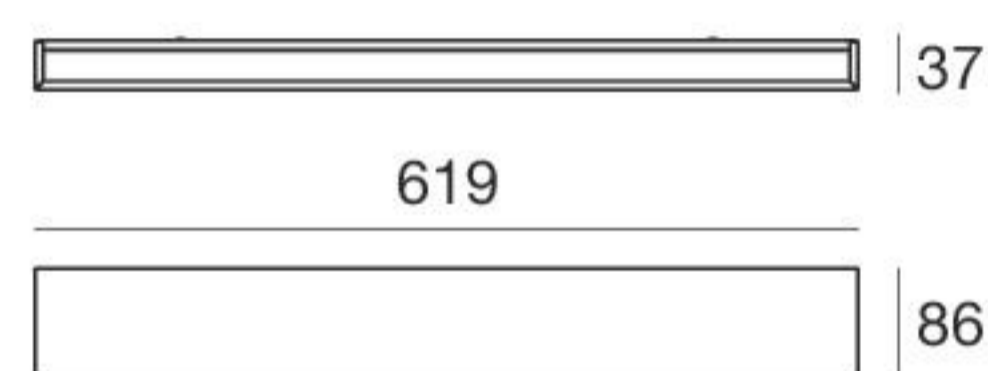

TYPE	CODE	COLOUR
☐ WHITE	8774	3000 K
☒ CONCRETE	8775	3390 lm
☐ WHITE	8774N	4000 K
☒ CONCRETE	8775N	3730 lm

ACCESSORIES

KIT0026 | Phase-cut Dimmer (max. 100 W)

topLED 41 W | 220-240 V | CRI 90