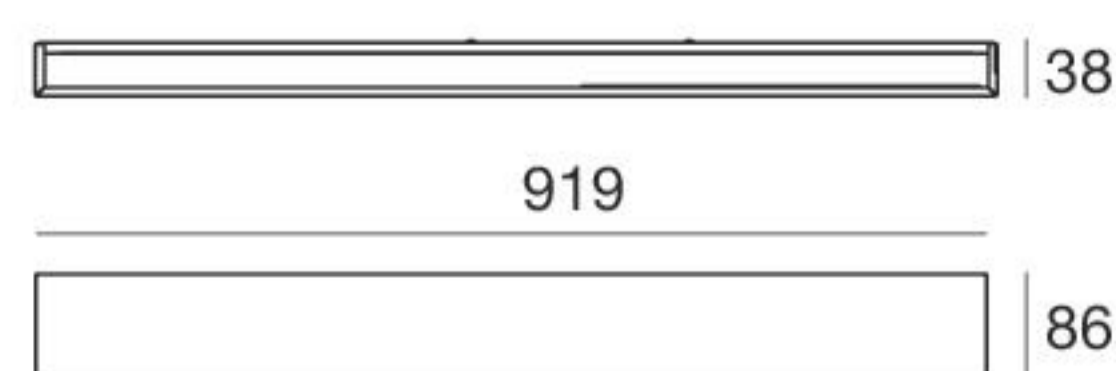

TYPE	CODE	COLOUR
☐ WHITE	8776	3000 K
☒ CONCRETE	8777	5085 lm
☐ WHITE	8776N	4000 K
☒ CONCRETE	8777N	5595 lm

ACCESSORIES

KIT0026 | Phase-cut Dimmer (max. 100 W)