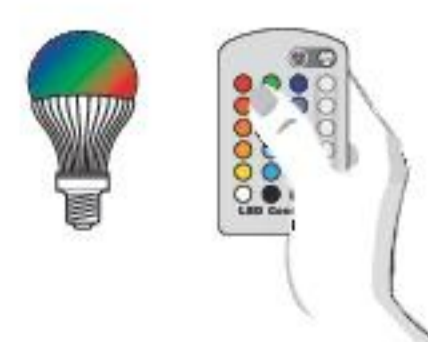

**14080** | Anti-theft

**052000** | RGB led lamp control kit 5 W