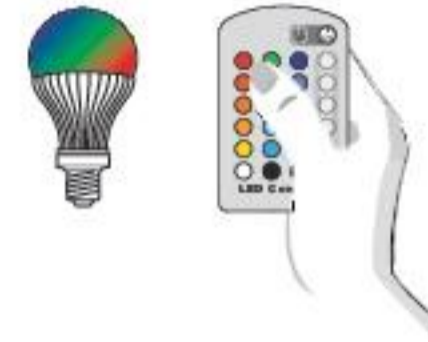

# OH!\_ S65 E27

E27 | 220-240 V

**TYPE**

WHITE

**CODE**

**15189**

**SOURCE**

1x57 W Max  
Halogen  
(LED/FLUOR.  
bulbs compatible)

**052000** | RGB led lamp control kit 5 W