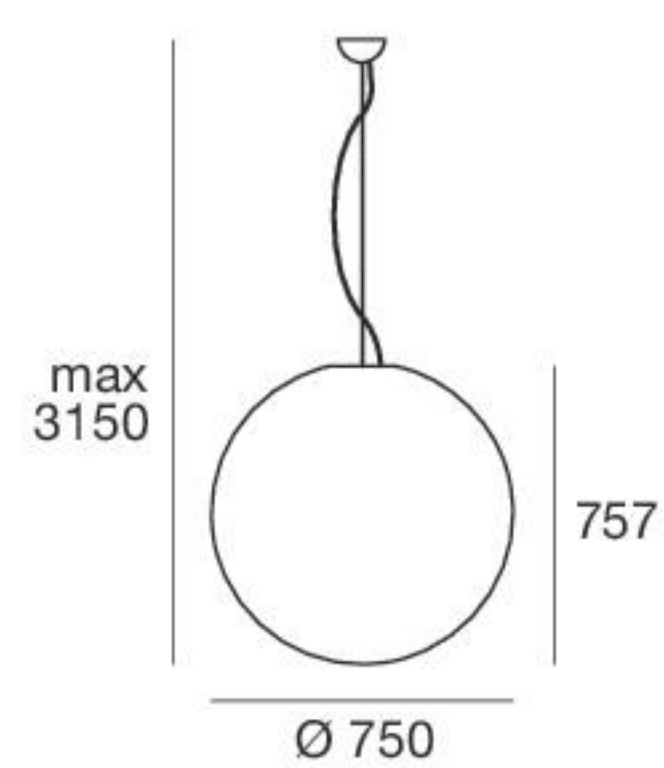

TYPE	CODE	SOURCE
☐ WHITE	15170	1x57 W Max Halogen (LED/FLUOR. bulbs compatible)

052000 | RGB led lamp control kit 5 W