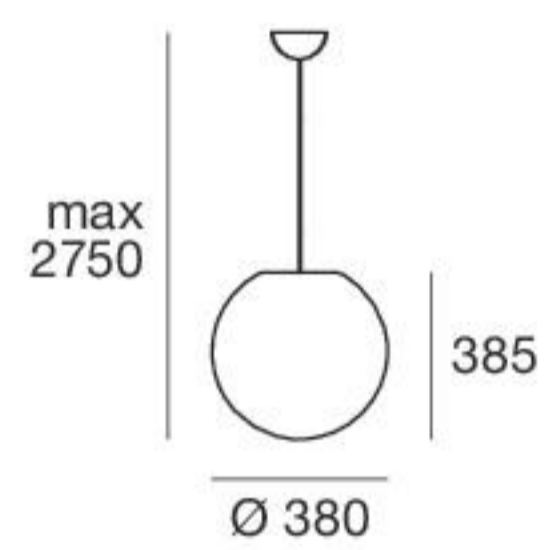

TYPE	CODE	SOURCE
<input type="checkbox"/> WHITE	15180	1x30 W Max Halogen (LED/FLUOR. bulbs compatible)

052000 | RGB led lamp control kit 5 W

TYPE	CODE	SOURCE
<input type="checkbox"/> WHITE	15168	1x46 W Max Halogen (LED/FLUOR. bulbs compatible)