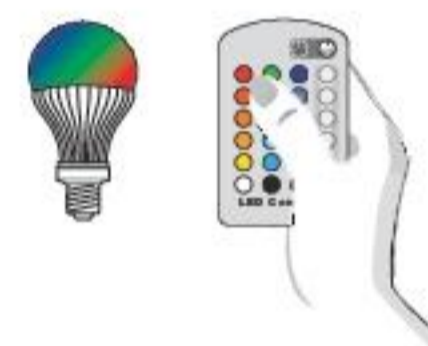

TYPE	CODE	SOURCE
<input type="checkbox"/> WHITE	15180	1x30 W Max Halogen (LED/FLUOR. bulbs compatible)

052000 | RGB led lamp control kit 5 W

TYPE	CODE	SOURCE
<input type="checkbox"/> WHITE	15168	1x46 W Max Halogen (LED/FLUOR. bulbs compatible)

052000 | RGB led lamp control kit 5 W

TYPE	CODE	SOURCE
<input type="checkbox"/> WHITE	15169	1x46 W Max Halogen (LED/FLUOR. bulbs compatible)

052000 | RGB led lamp control kit 5 W

TYPE	CODE	SOURCE
<input type="checkbox"/> WHITE	15170	1x57 W Max Halogen (LED/FLUOR. bulbs compatible)

052000 | RGB led lamp control kit 5 W