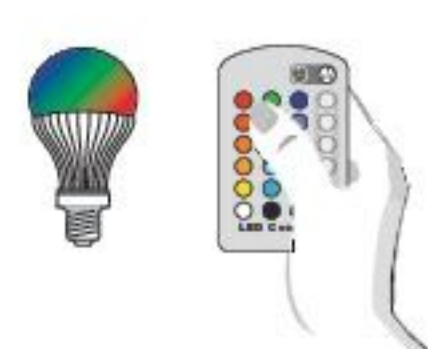

TYPE	CODE	SOURCE
<input type="checkbox"/> WHITE	15180	1x30 W Max Halogen (LED/FLUOR. bulbs compatible)

052000 | RGB led lamp control kit 5 W

TYPE	CODE	SOURCE
<input type="checkbox"/> WHITE	15168	1x46 W Max Halogen (LED/FLUOR. bulbs compatible)

052000 | RGB led lamp control kit 5 W

TYPE	CODE	SOURCE
<input type="checkbox"/> WHITE	15169	1x46 W Max Halogen (LED/FLUOR. bulbs compatible)

052000 | RGB led lamp control kit 5 W

TYPE	CODE	SOURCE
<input type="checkbox"/> WHITE	15170	1x57 W Max Halogen (LED/FLUOR. bulbs compatible)

052000 | RGB led lamp control kit 5 W