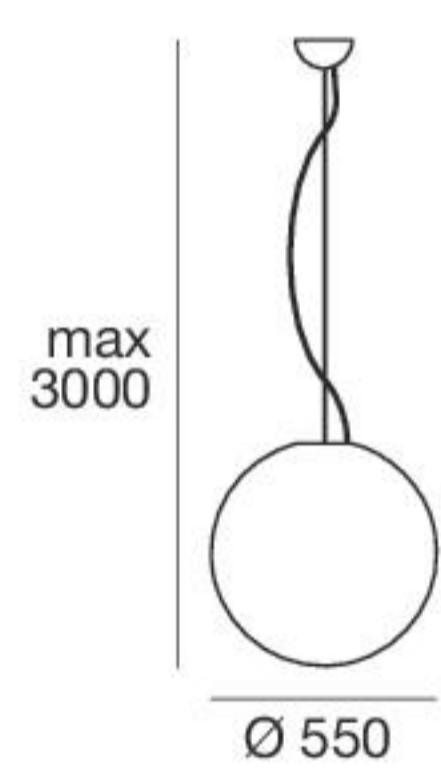

TYPE	CODE	SOURCE
☐ WHITE	15180	1x30 W Max Halogen (LED/FLUOR. bulbs compatible)

052000 | RGB led lamp control kit 5 W

TYPE	CODE	SOURCE
☐ WHITE	15168	1x46 W Max Halogen (LED/FLUOR. bulbs compatible)

052000 | RGB led lamp control kit 5 W

TYPE	CODE	SOURCE
☐ WHITE	15169	1x46 W Max Halogen (LED/FLUOR. bulbs compatible)

052000 | RGB led lamp control kit 5 W

TYPE	CODE	SOURCE
☐ WHITE	15170	1x57 W Max Halogen (LED/FLUOR. bulbs compatible)

052000 | RGB led lamp control kit 5 W