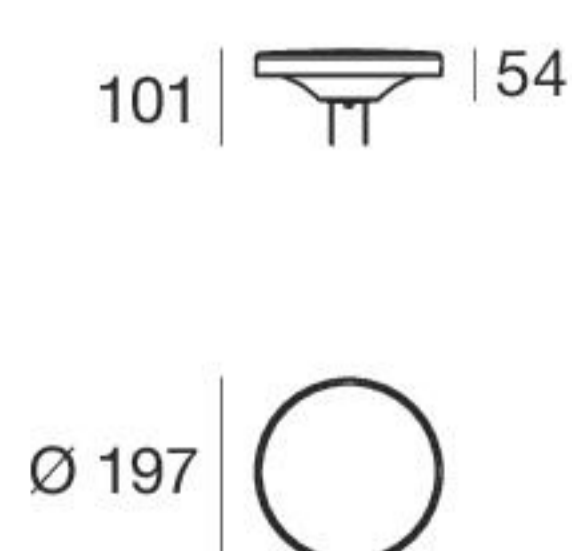

MYWHITE BOND_ HEAD (RELAMPING FOR Ø 60 POLES)

topLED 12 W | 220-240 V | CRI 80