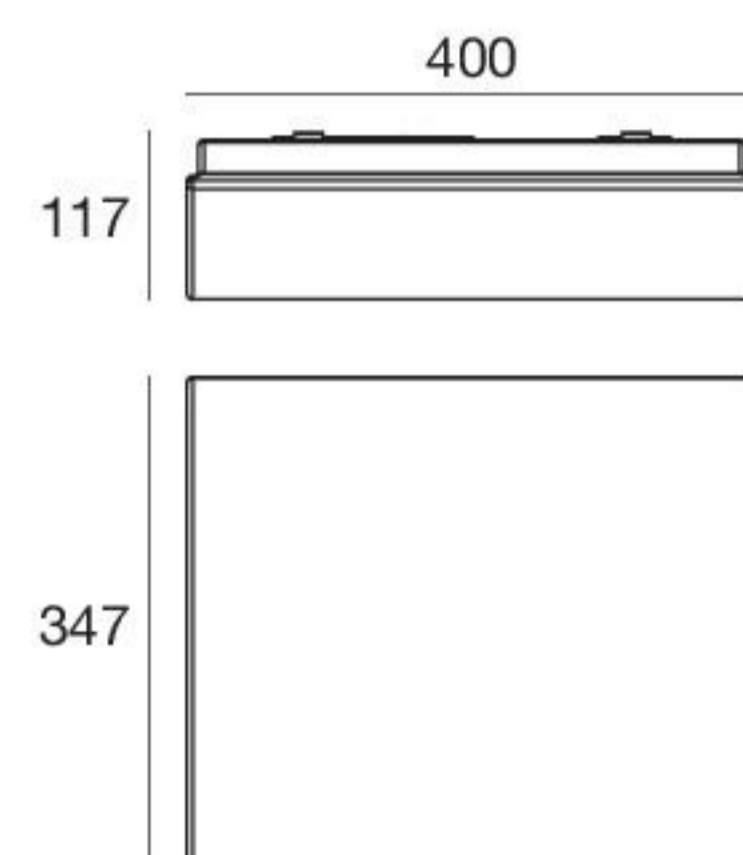

MYWHITE_U

topLED 11 W | 220-240 V | CRI 85

TYPE

WHITE

CODE

7889

COLOUR

3000 K
1246 lm

topLED 17 W | 220-240 V | CRI 85

TYPE

WHITE

CODE

7890

COLOUR

3000 K
1800 lm

MYWHITE FULL LIGHT_Q

topLED 27 W | 220-240 V | CRI 90

TYPE

WHITE

CODE

8162

COLOUR

3000 K
3117 lm

WHITE