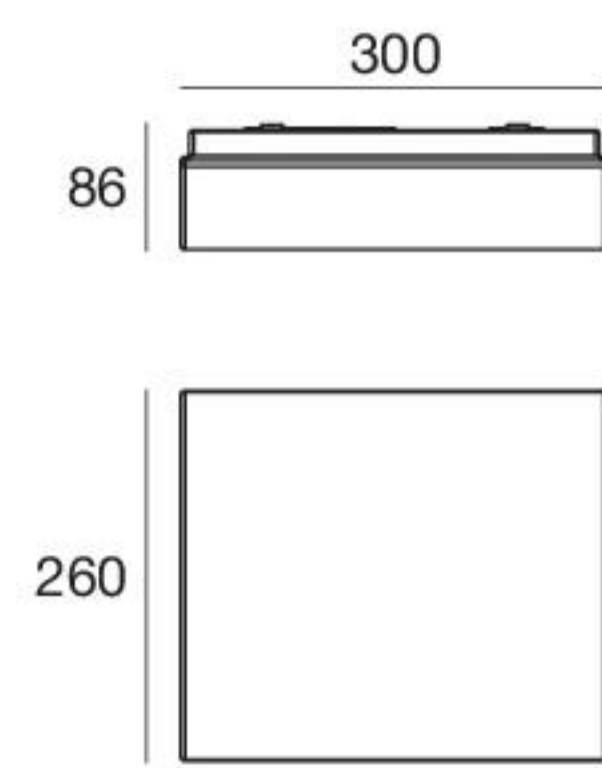

MYWHITE_U

topLED 11 W | 220-240 V | CRI 85

TYPE

WHITE

CODE

7889

COLOUR

3000 K
1246 lm

topLED 17 W | 220-240 V | CRI 85

TYPE

WHITE

CODE

7890

COLOUR

3000 K
1800 lm

MYWHITE FULL LIGHT_Q

topLED 27 W | 220-240 V | CRI 90

TYPE

WHITE

CODE

8162

COLOUR

3000 K
3117 lm

WHITE

COLOUR

3000 K
3117 lm

WHITE

8160N

4000 K
3432 lm