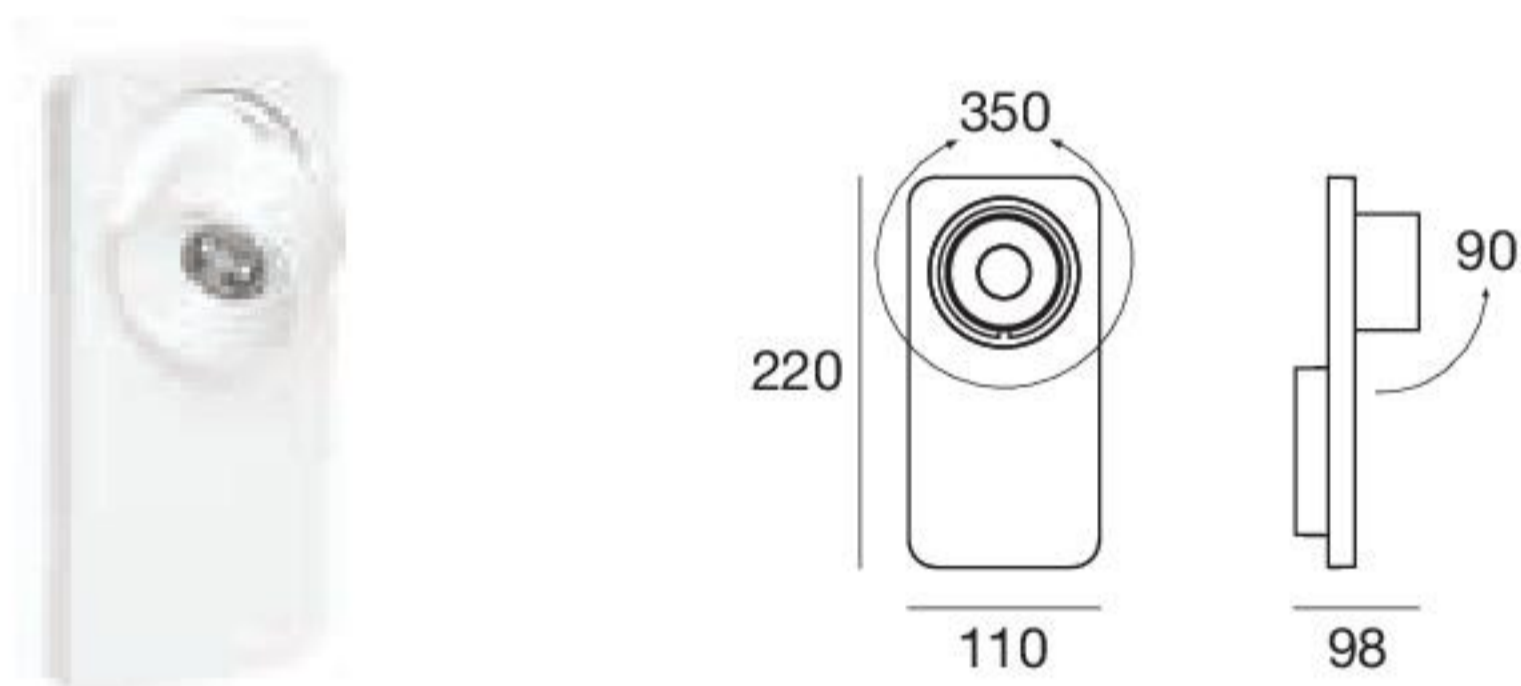

BEEBO_S

arrayLED 11 W | 220-240 V | CRI 80

TYPE	CODE	COLOUR
WHITE	8460	3000 K
BLACK	8461	1162 lm
OAK WOOD	8462	

ACCESSORIES

KIT0026 | Phase-cut Dimmer (max. 100 W)

KIT0028 | Fixing bracket for modular installation (only for codes 8460-8461)

KIT0029 | Fixing bracket for modular installation (only for code 8462)

MODULARITY

+ 8460 x 2
+ KIT0028

+ 8461 x 2
+ KIT0028

+ 8462 x 2
+ KIT0029

+ 8460 x 2
+ KIT0028

+ 8461 x 2
+ KIT0028

+ 8462 x 2
+ KIT0029

BEEBO_W

arrayLED 5 W | 220-240 V | CRI 80

TYPE	CODE	COLOUR
WHITE	7972	3000 K
BLACK	7973	725 lm
OAK WOOD	7974	

BEEBO_W - ON/OFF SWITCH