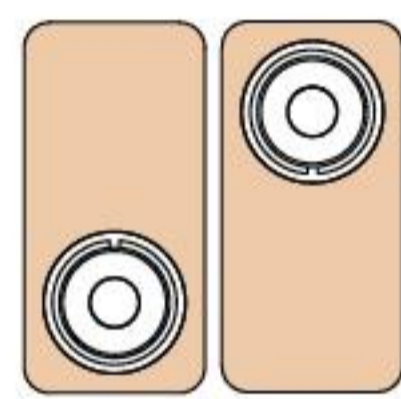

BEEBO_S

arrayLED 11 W | 220-240 V | CRI 80

TYPE	CODE	COLOUR
WHITE	8460	3000 K
BLACK	8461	1162 lm
OAK WOOD	8462	

ACCESSORIES

KIT0026 | Phase-cut Dimmer (max. 100 W)

KIT0028 | Fixing bracket for modular installation (only for codes 8460-8461)

KIT0029 | Fixing bracket for modular installation (only for code 8462)

MODULARITY

+ 8460 x 2
+ KIT0028

+ 8461 x 2
+ KIT0028

+ 8462 x 2
+ KIT0029

+ 8460 x 2
+ KIT0028

+ 8461 x 2
+ KIT0028

+ 8462 x 2
+ KIT0029

BEEBO_W

arrayLED 5 W | 220-240 V | CRI 80

TYPE	CODE	COLOUR
WHITE	7972	3000 K
BLACK	7973	725 lm
OAK WOOD	7974	

BEEBO_W - ON/OFF SWITCH