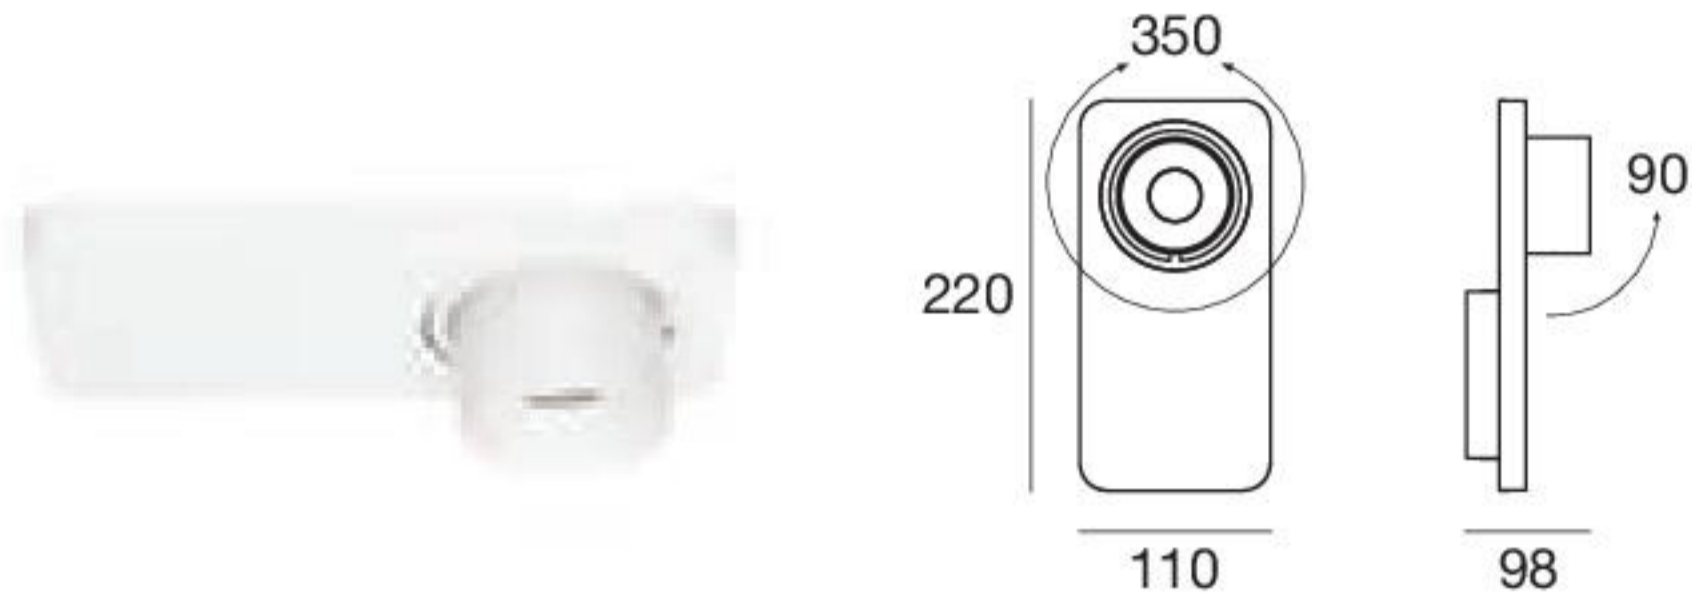

BEEBO_S

arrayLED 11 W | 220-240 V | CRI 80

TYPE	CODE	COLOUR
WHITE	8460	3000 K
BLACK	8461	1162 lm
OAK WOOD	8462	

ACCESSORIES

KIT0026 | Phase-cut Dimmer (max. 100 W)

KIT0028 | Fixing bracket for modular installation (only for codes 8460-8461)

BEEBO_W

arrayLED 5 W | 220-240 V | CRI 80

TYPE	CODE	COLOUR
WHITE	7972	3000 K
BLACK	7973	725 lm
OAK WOOD	7974	

BEEBO_W - ON/OFF SWITCH