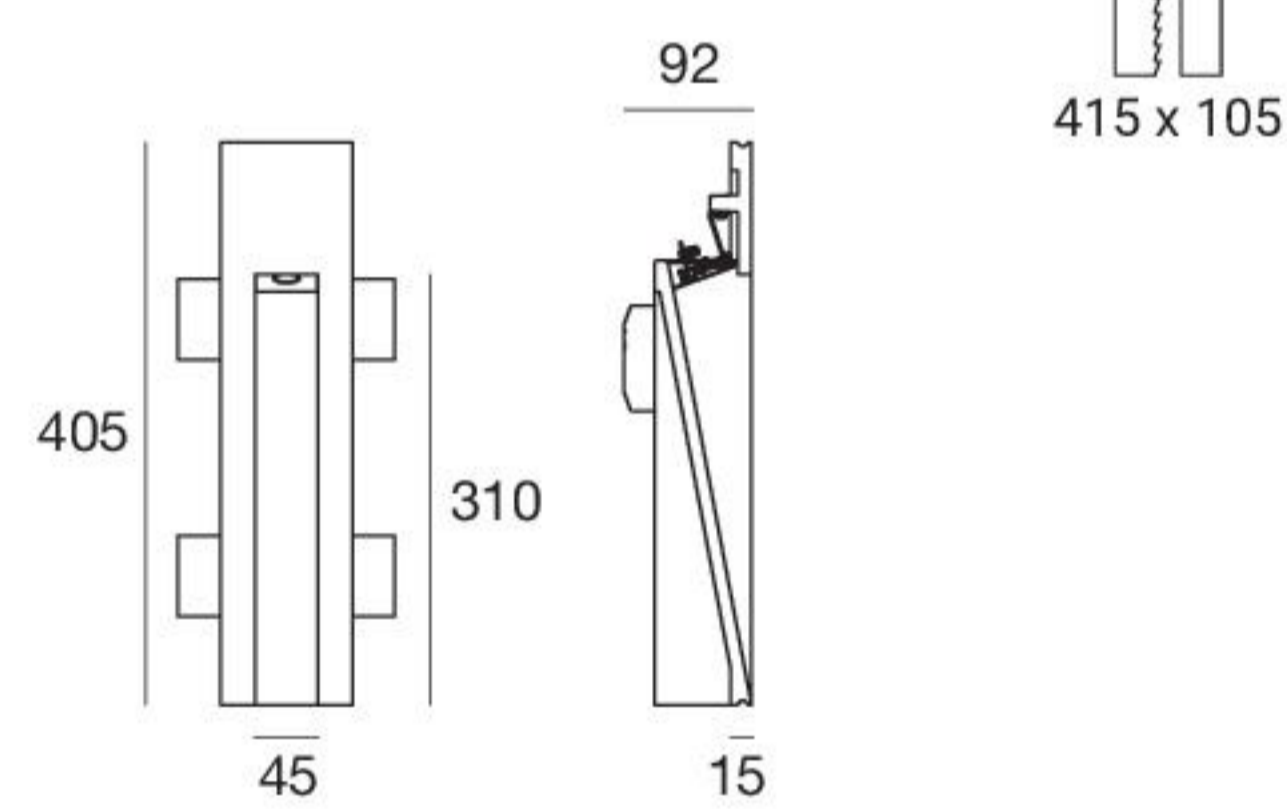

GYPSUM_WF3 DRIVER INCLUDED

powerLED 2 W | 220-240 V | CRI 80

TYPE	CODE	COLOUR
☐ WHITE	60680W70	3000 K 170 lm
☐ WHITE	60680N70	4000 K 180 lm

ACCESSORIES

	60830 | Shim (plasterboard 12,5 mm kit - 4 pieces)
	64180 | Outer casing