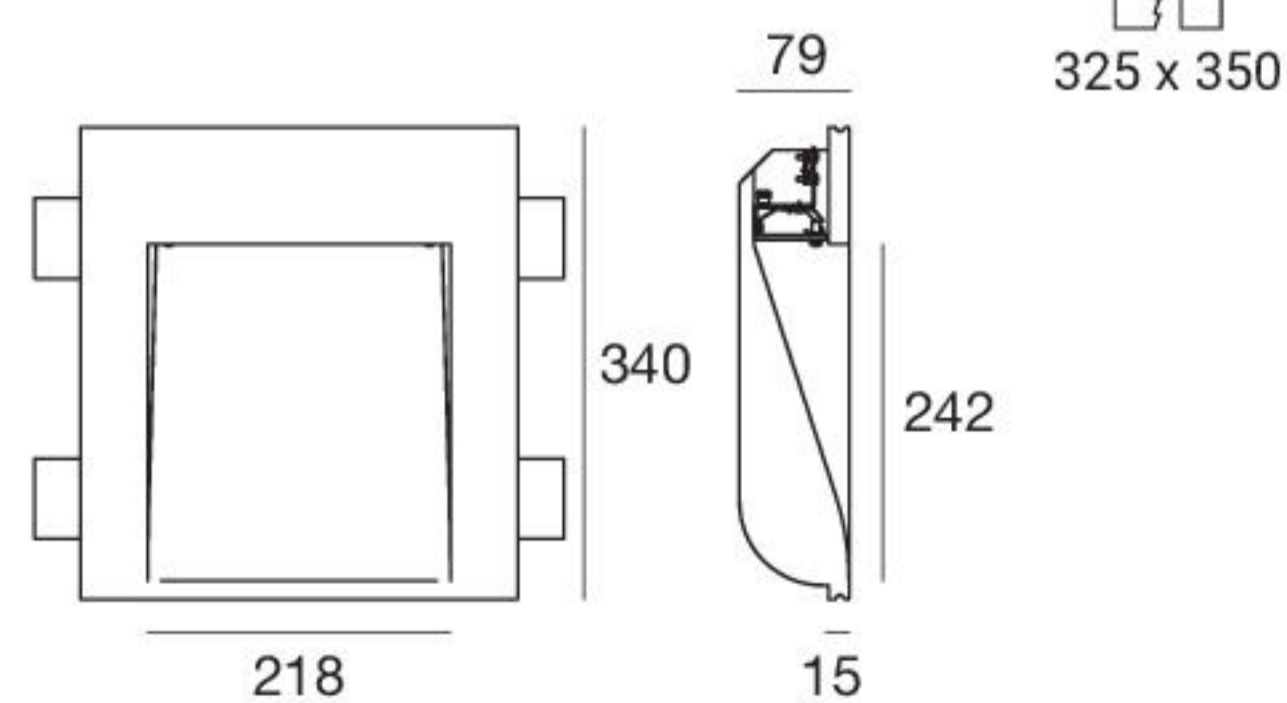

GYPSUM_WF4 DRIVER INCLUDED

powerLED 8 W | 220-240 V | CRI 80

TYPE	CODE	COLOUR
☐ WHITE	61390W00	3000 K 576 lm
☐ WHITE	61390N00	4000 K 720 lm

ACCESSORIES

	60830 | Shim (plasterboard 12,5 mm kit - 4 pieces)
	61290 | Outer casing