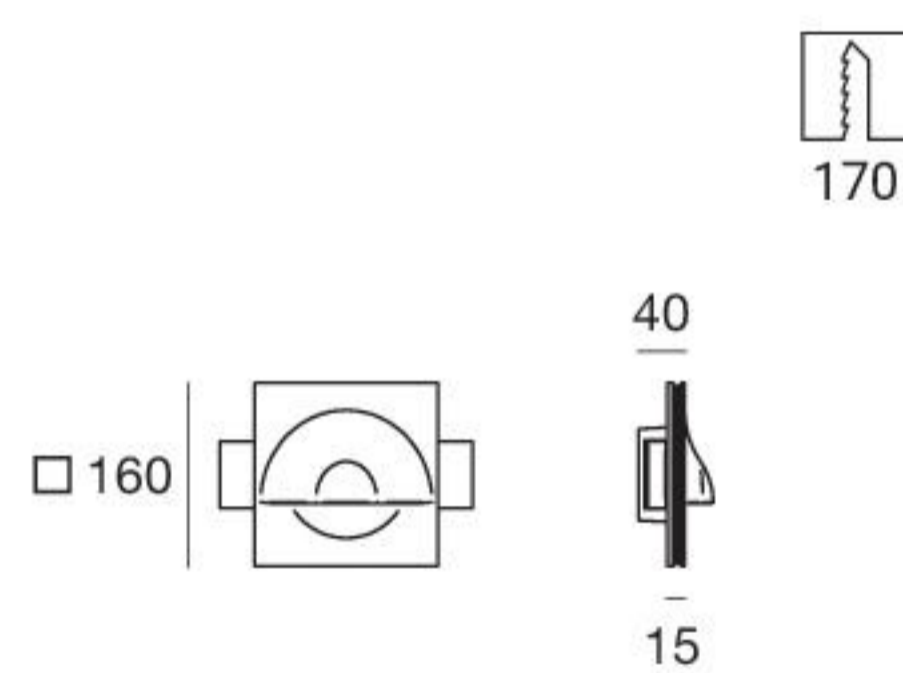

GYPSUM_WRQ

powerLED 1 W | CRI 80

TYPE	CODE	COLOUR
☐ WHITE	60814W00	3000 K 130 lm
☐ WHITE	60814N00	4000 K 140 lm

ELECTRONICS

	89144 ON/OFF Driver (1-2 art.)	
	89145 ON/OFF Driver (3-6 art.)	
	99115 1-10V /PUSH (1-15 art.)	
	99114 DALI /PUSH (1-15 art.)	

ACCESSORIES

	60830 Shim (plasterboard 12,5 mm kit - 4 pieces)
	60837 Outer casing

GYPSUM_WRX

powerLED 1 W | CRI 80

TYPE	CODE	COLOUR
☐ WHITE	60910W00	3000 K 130 lm
☐ WHITE	60910N00	4000 K 140 lm

ELECTRONICS