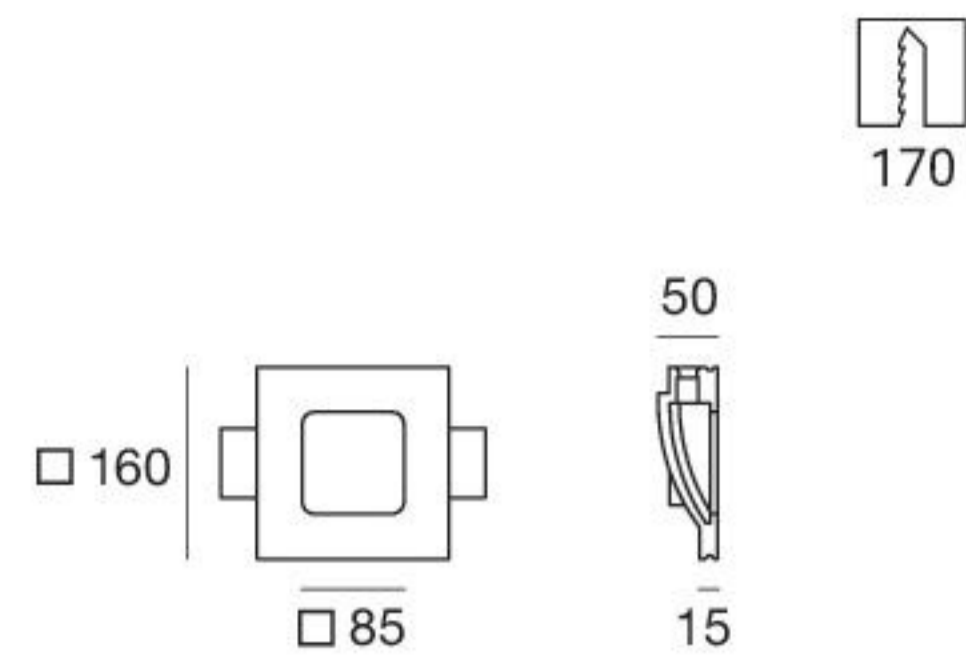

GYPSUM_WRQ

powerLED 1 W | CRI 80

TYPE	CODE	COLOUR
☐ WHITE	60814W00	3000 K 130 lm
☐ WHITE	60814N00	4000 K 140 lm

ELECTRONICS

	89144 ON/OFF Driver (1-2 art.)	
	89145 ON/OFF Driver (3-6 art.)	
	99115 1-10V /PUSH (1-15 art.)	
	99114 DALI /PUSH (1-15 art.)	

ACCESSORIES

	60830 Shim (plasterboard 12,5 mm kit - 4 pieces)
	60837 Outer casing

GYPSUM_WRX

powerLED 1 W | CRI 80

TYPE	CODE	COLOUR
☐ WHITE	60910W00	3000 K 130 lm
☐ WHITE	60910N00	4000 K 140 lm

ELECTRONICS