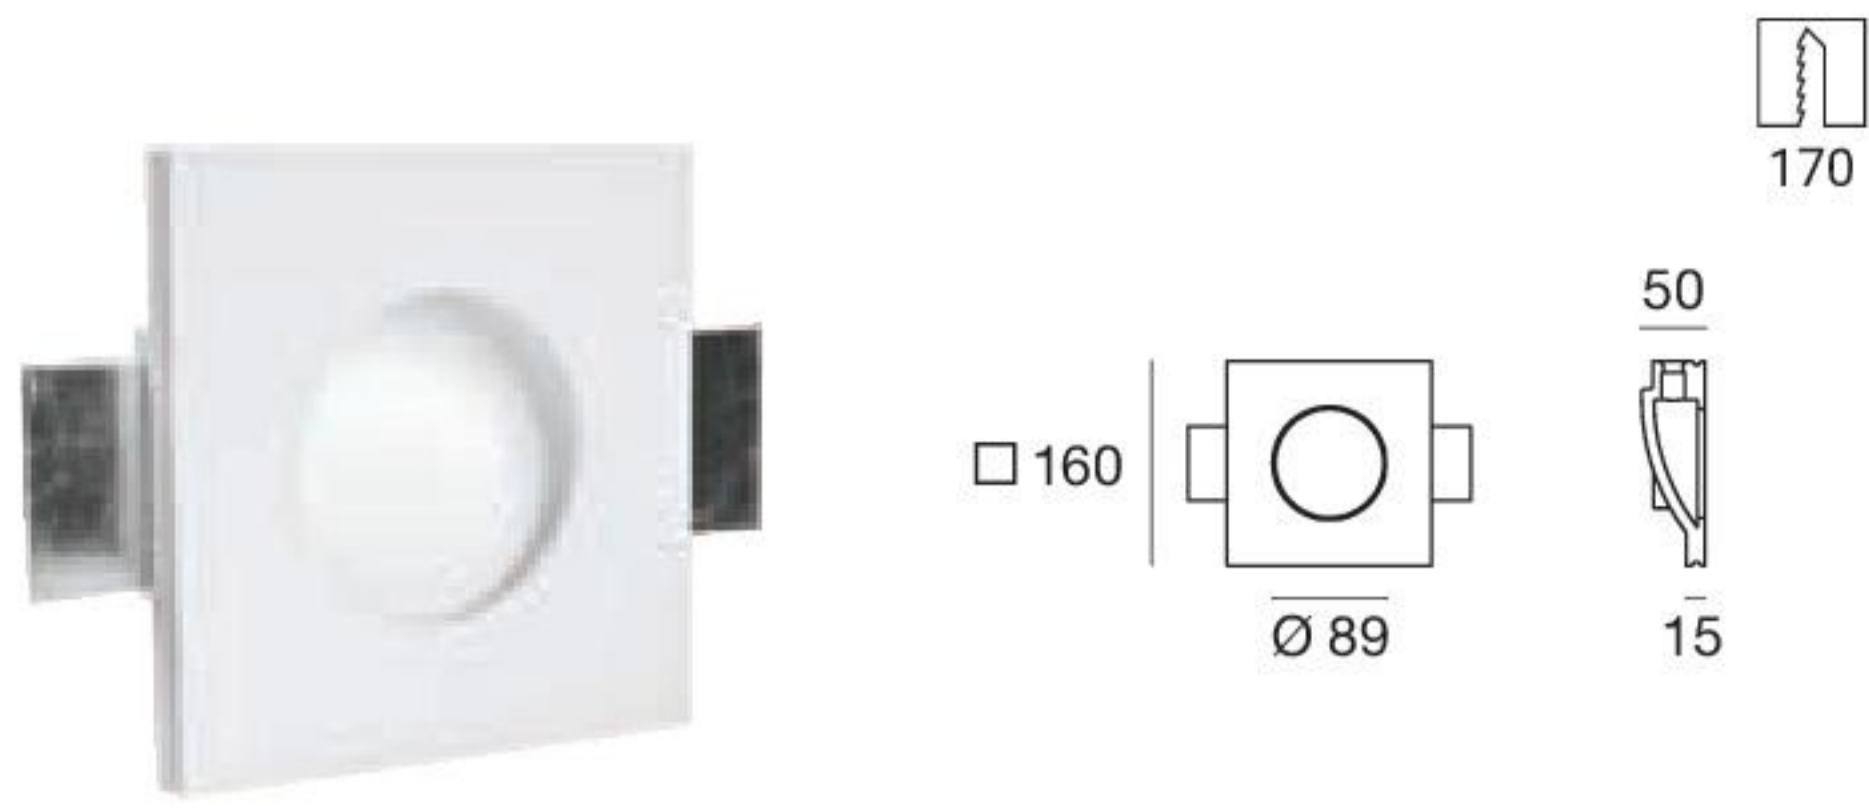

GYPSUM_WR1

powerLED 1 W | CRI 80

TYPE	CODE	COLOUR
<input type="checkbox"/> WHITE	60813W00	3000 K 130 lm
<input type="checkbox"/> WHITE	60813N00	4000 K 140 lm

ELECTRONICS

	89144 ON/OFF Driver (1-2 art.)	
	89145 ON/OFF Driver (3-6 art.)	
	99115 1-10V /PUSH (1-15 art.)	
	99114 DALI /PUSH (1-15 art.)	

ACCESSORIES

	60830 Shim (plasterboard 12,5 mm kit - 4 pieces)
	60837 Outer casing

GYPSUM_WR2

powerLED 1 W | CRI 80

TYPE	CODE	COLOUR
<input type="checkbox"/> WHITE	60815W00	3000 K 130 lm
<input type="checkbox"/> WHITE	60815N00	4000 K 140 lm