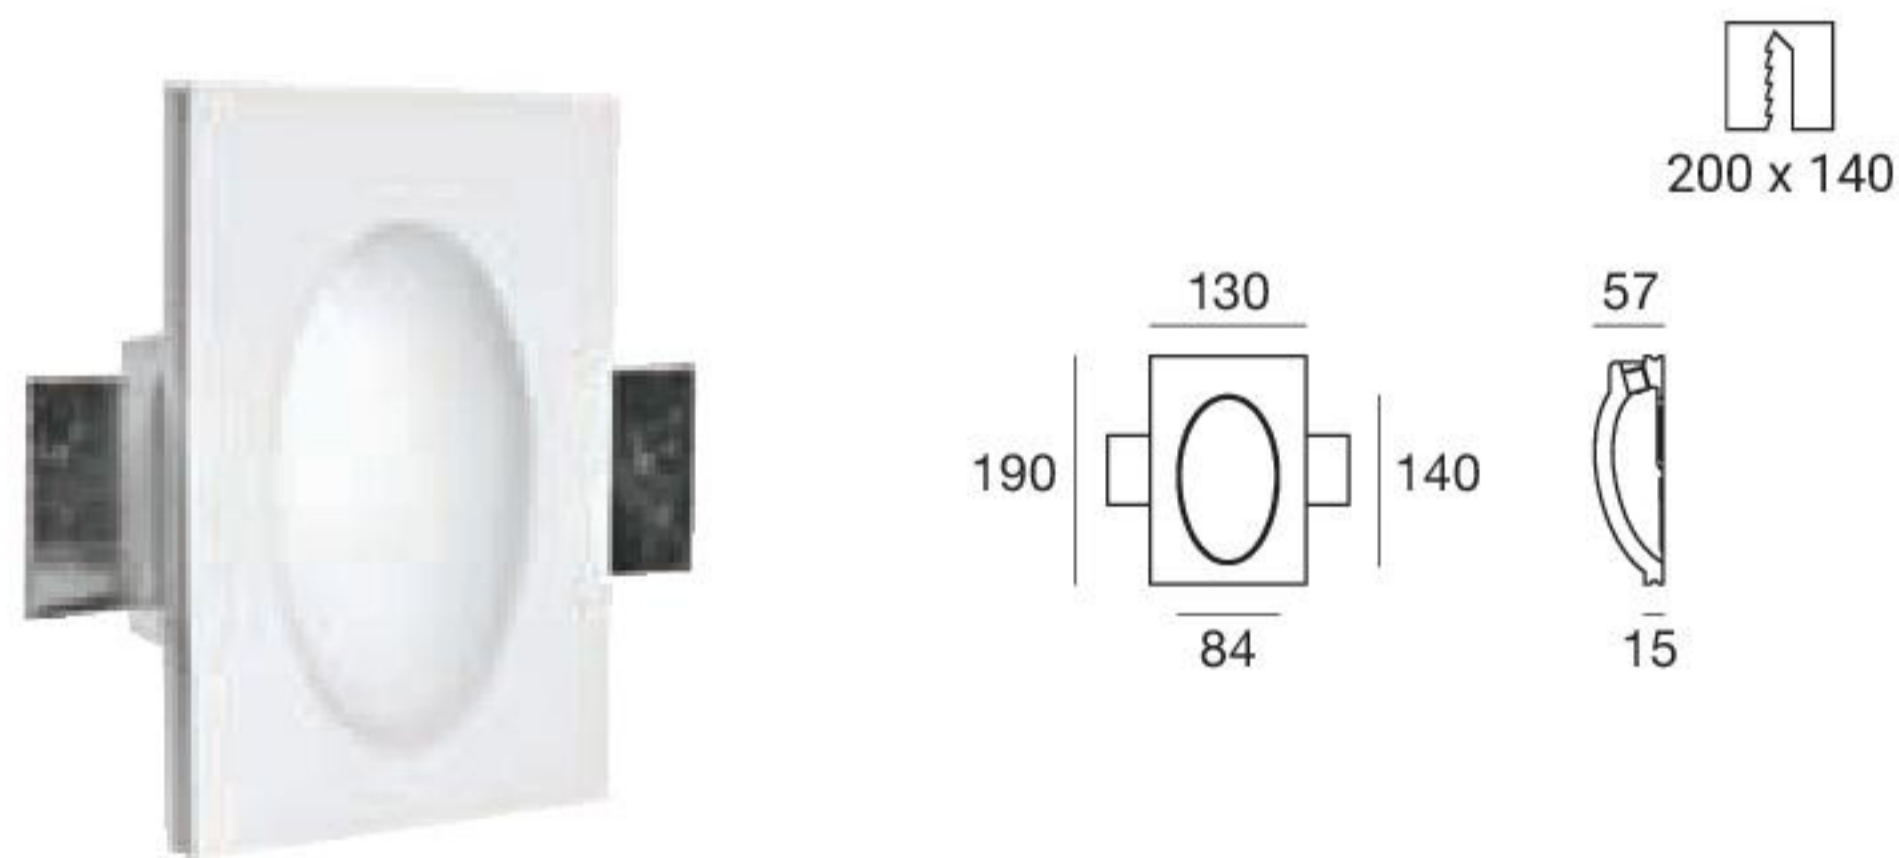

GYPSUM_WR1

powerLED 1 W | CRI 80

TYPE	CODE	COLOUR
<input type="checkbox"/> WHITE	60813W00	3000 K 130 lm
<input type="checkbox"/> WHITE	60813N00	4000 K 140 lm

ELECTRONICS

	89144 ON/OFF Driver (1-2 art.)	
	89145 ON/OFF Driver (3-6 art.)	
	99115 1-10V /PUSH (1-15 art.)	
	99114 DALI /PUSH (1-15 art.)	

ACCESSORIES

	60830 Shim (plasterboard 12,5 mm kit - 4 pieces)
	60837 Outer casing

GYPSUM_WR2

powerLED 1 W | CRI 80

TYPE	CODE	COLOUR
<input type="checkbox"/> WHITE	60815W00	3000 K 130 lm
<input type="checkbox"/> WHITE	60815N00	4000 K 140 lm