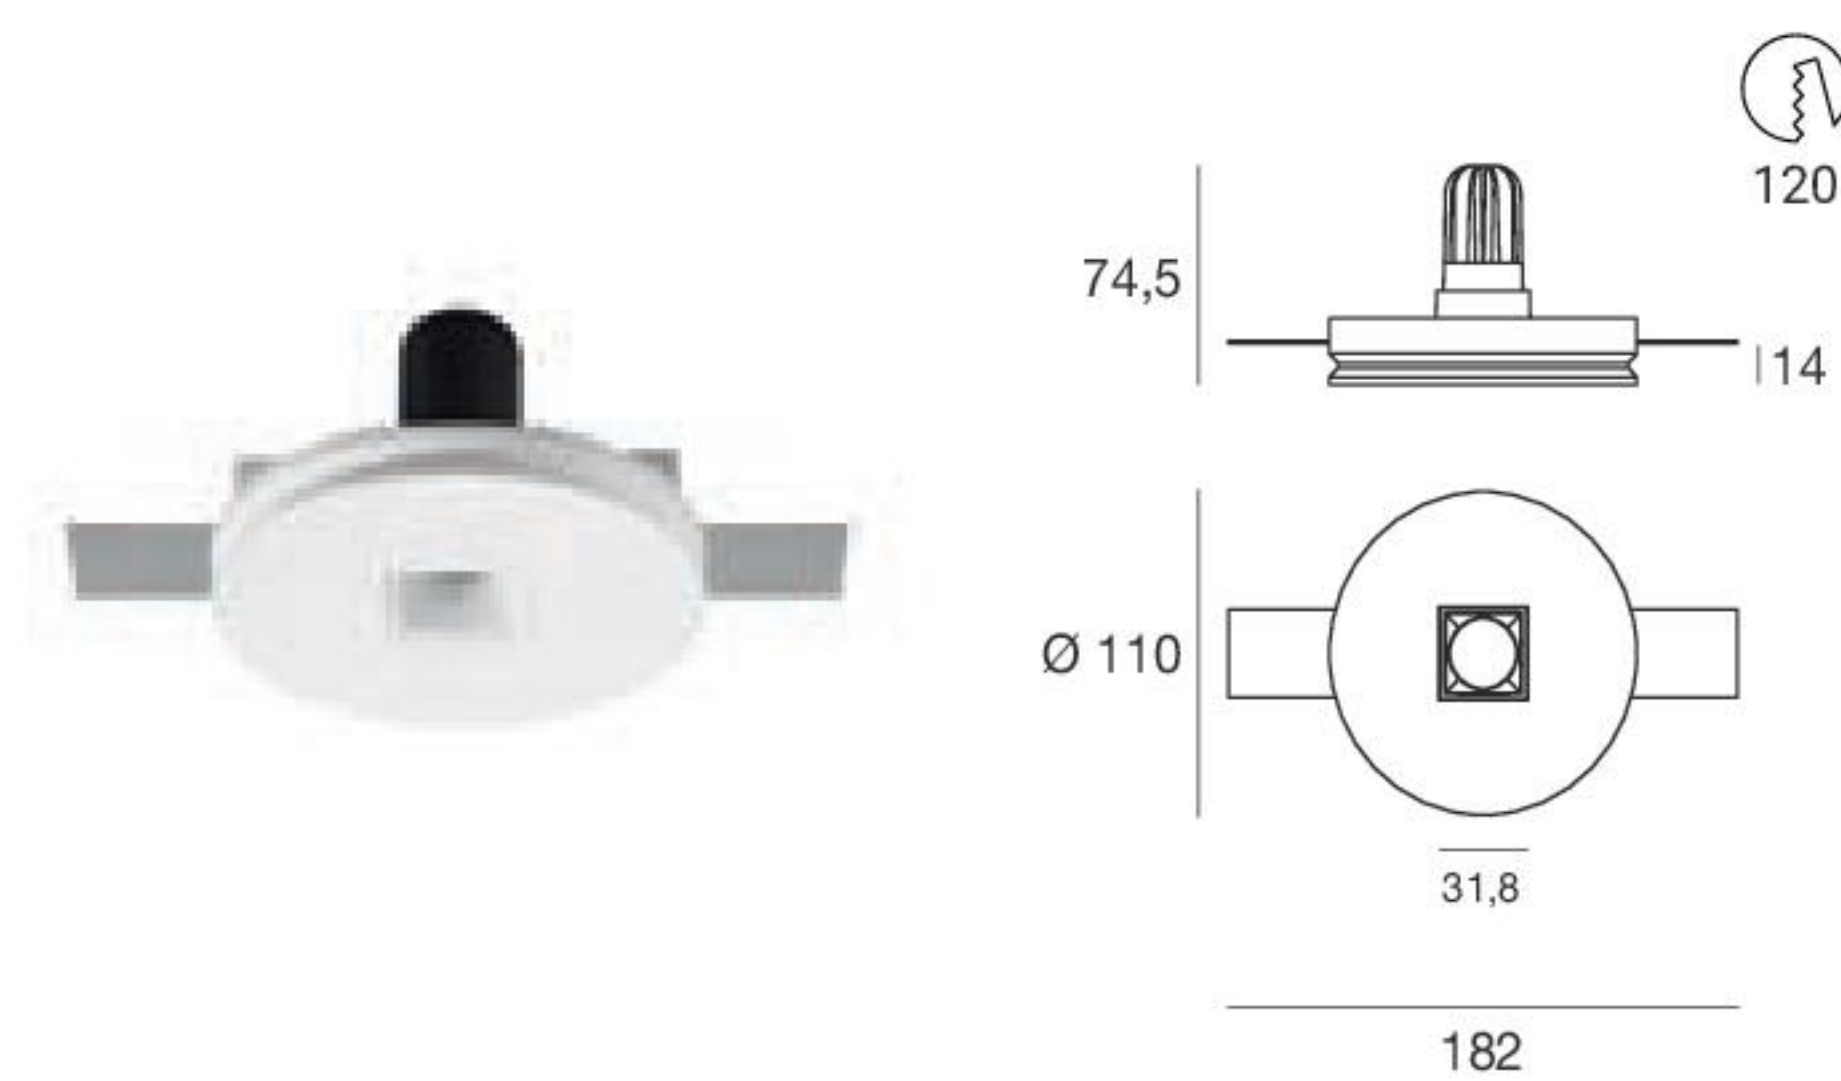

GYPSUM COLORING_ R (KIT ON/OFF DRIVER INCLUDED)

powerLED 9 W | 220-240 V | CRI 80

10°

powerLED 9 W | CRI 80

TYPE	CODE	COLOUR
WHITE	8819	3000 K
BLACK	8820	936 lm
PAINT. COPPER	8821	
PAINT. GOLD	8822	

30°

powerLED 9 W | CRI 80

TYPE	CODE	COLOUR
WHITE	8815	3000 K
BLACK	8816	936 lm
PAINT. COPPER	8817	
PAINT. GOLD	8818	

GYPSUM COLORING_ Q (KIT ON/OFF DRIVER INCLUDED)

powerLED 9 W | 220-240 V | CRI 80

10°

powerLED 9 W | CRI 80

TYPE	CODE	COLOUR
WHITE	8827	3000 K
BLACK	8828	936 lm
PAINT. COPPER	8829	
PAINT. GOLD	8830	

30°

powerLED 9 W | CRI 80

TYPE	CODE	COLOUR
WHITE	8823	3000 K
BLACK	8824	936 lm
PAINT. COPPER	8825	
PAINT. GOLD	8826	