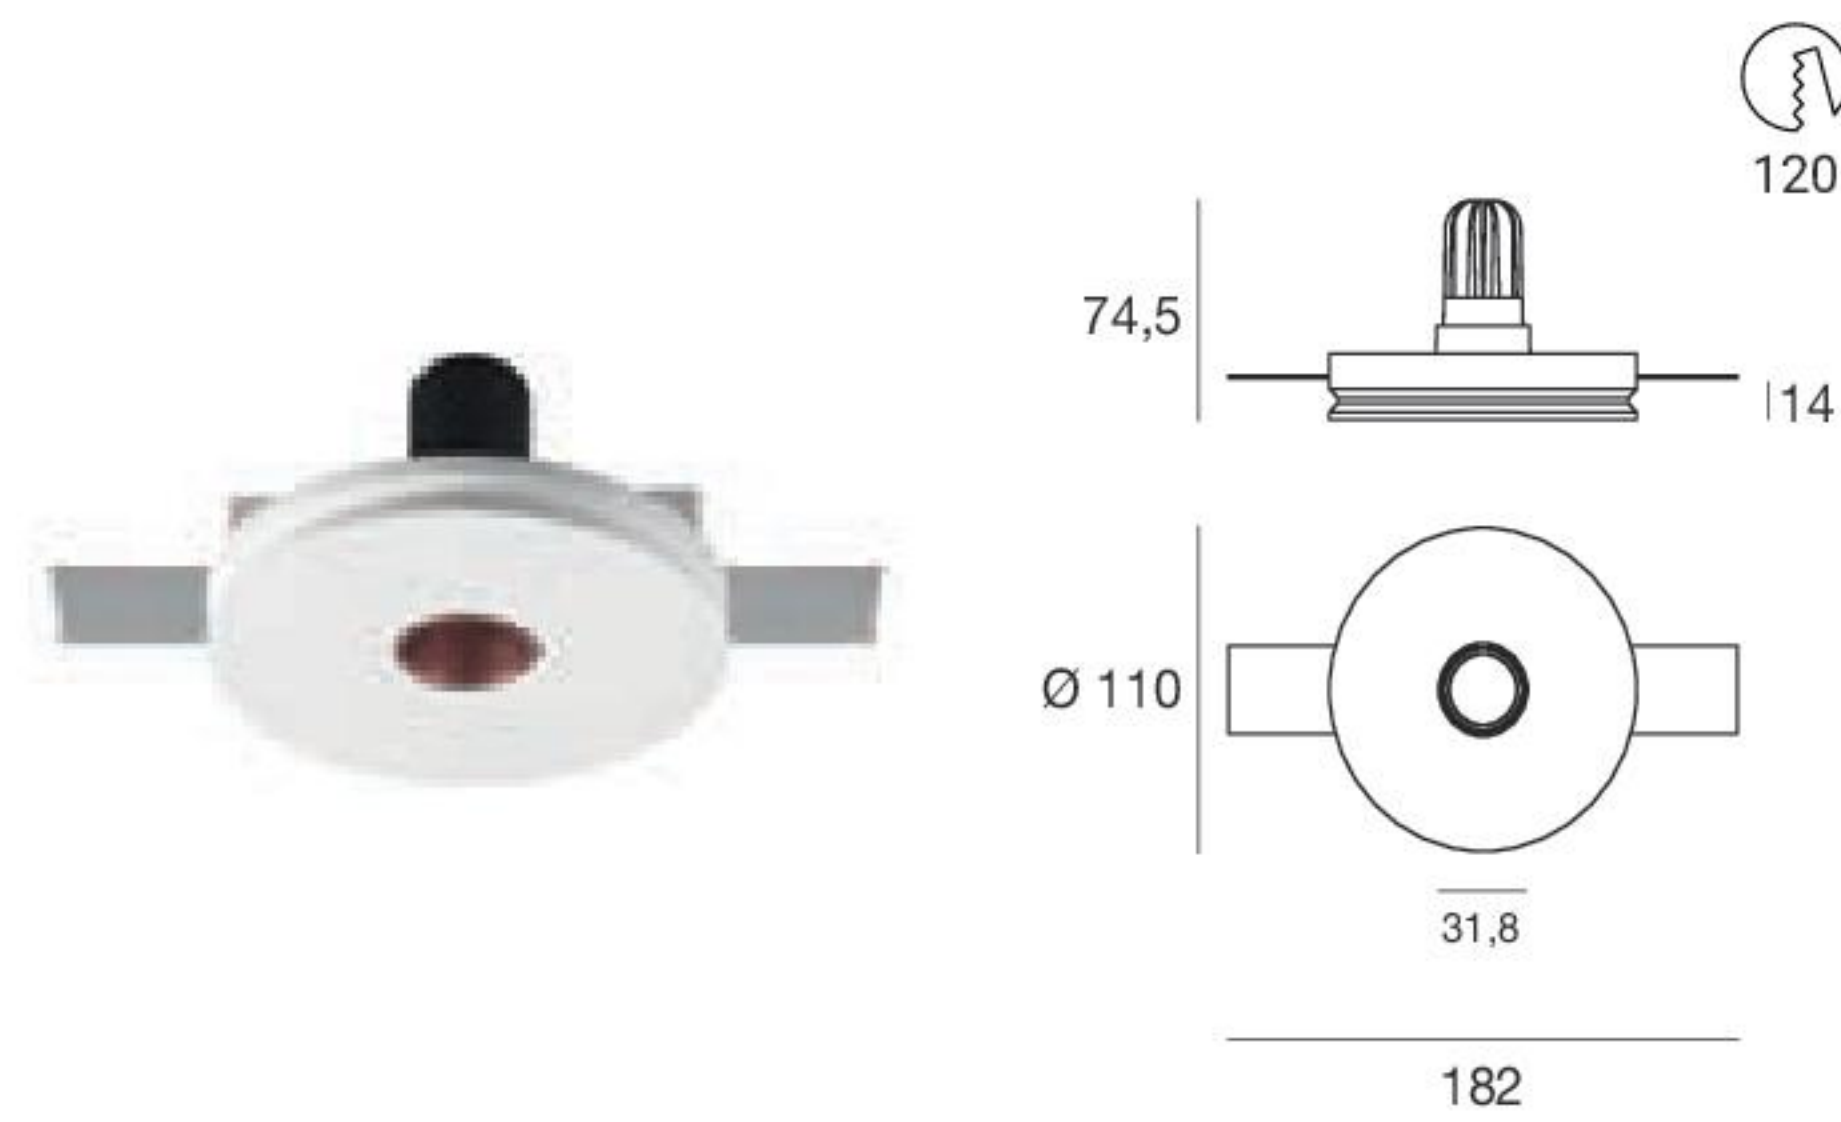

GYPSUM COLORING_ R (KIT ON/OFF DRIVER INCLUDED)

powerLED 9 W | 220-240 V | CRI 80

10°

powerLED 9 W | CRI 80

TYPE	CODE	COLOUR
WHITE	8819	3000 K
BLACK	8820	936 lm
PAINT. COPPER	8821	
PAINT. GOLD	8822	

30°

powerLED 9 W | CRI 80

TYPE	CODE	COLOUR
WHITE	8815	3000 K
BLACK	8816	936 lm
PAINT. COPPER	8817	
PAINT. GOLD	8818	

GYPSUM COLORING_ Q (KIT ON/OFF DRIVER INCLUDED)

powerLED 9 W | 220-240 V | CRI 80

10°

powerLED 9 W | CRI 80

TYPE	CODE	COLOUR
WHITE	8827	3000 K
BLACK	8828	936 lm
PAINT. COPPER	8829	
PAINT. GOLD	8830	

30°

powerLED 9 W | CRI 80

TYPE	CODE	COLOUR
WHITE	8823	3000 K
BLACK	8824	936 lm
PAINT. COPPER	8825	
PAINT. GOLD	8826	