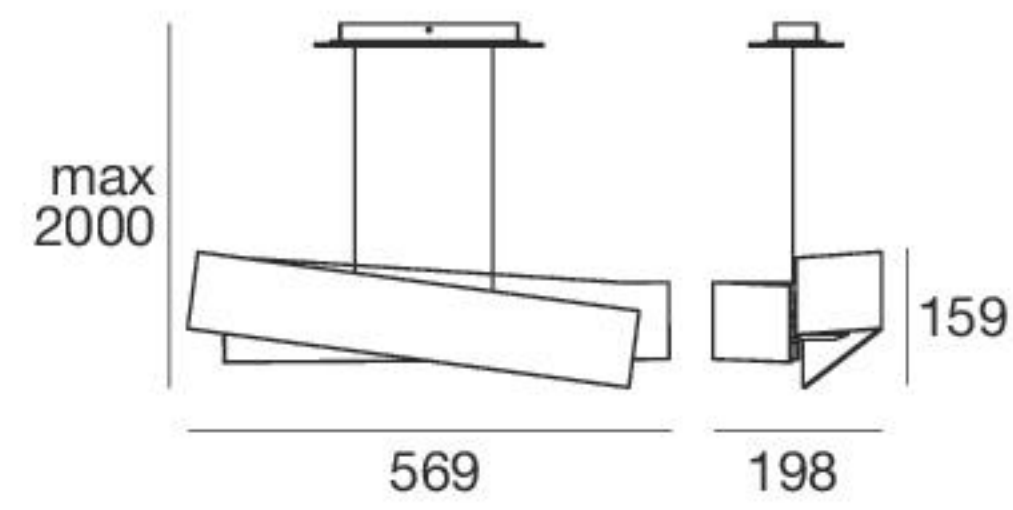

ZIG ZAG_P

E27 | 220-240 V

TYPE

- WHITE
- BLACK / WHITE
- ANODIZED AL.

CODE

6991
6994
6995

SOURCE

2x57 W Max
Halogen
(LED bulbs compatible)