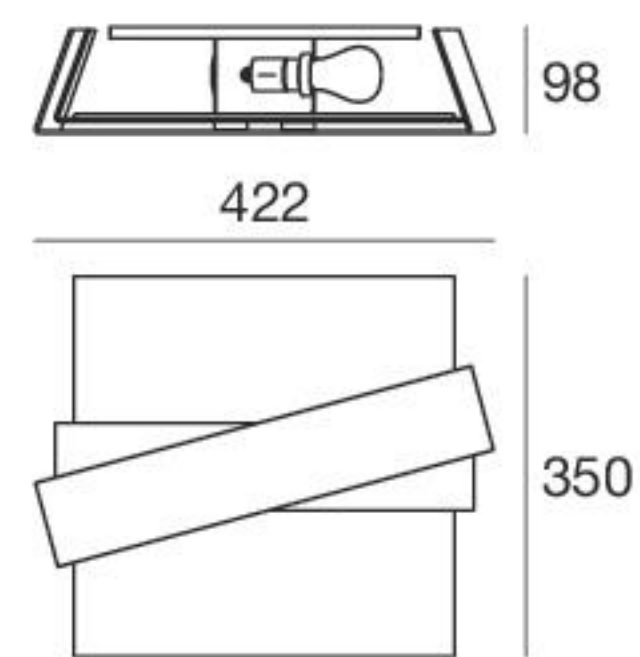

ZIG ZAG_S

E27 | 220-240 V

TYPE

- ☐ WHITE
- ☒ BLACK
- ☐ ANODIZED AL.

CODE

7400
7402
7401