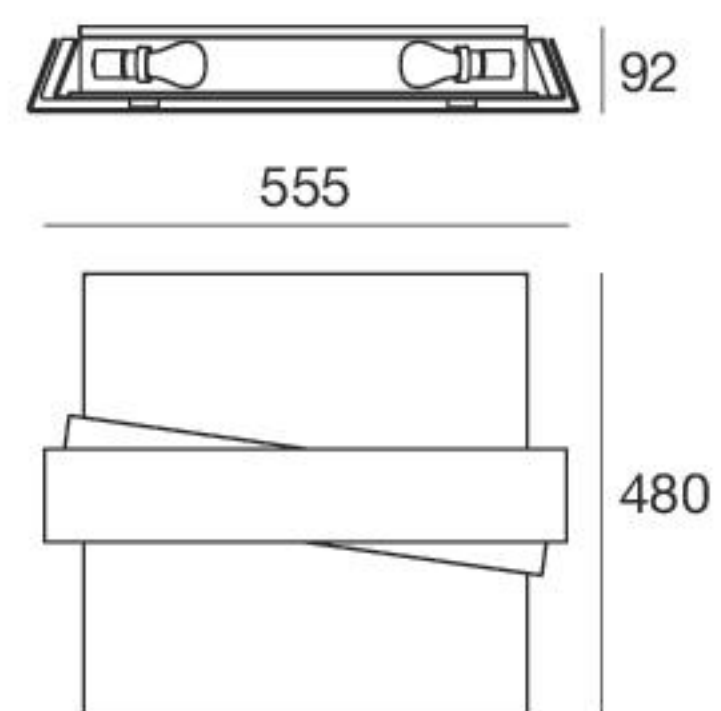

TYPE

- ☐ WHITE
- ☒ BLACK
- ☐ ANODIZED AL.

CODE

7290
7289
7291

SOURCE

4x46 W Max
Halogen
(LED bulbs compatible)