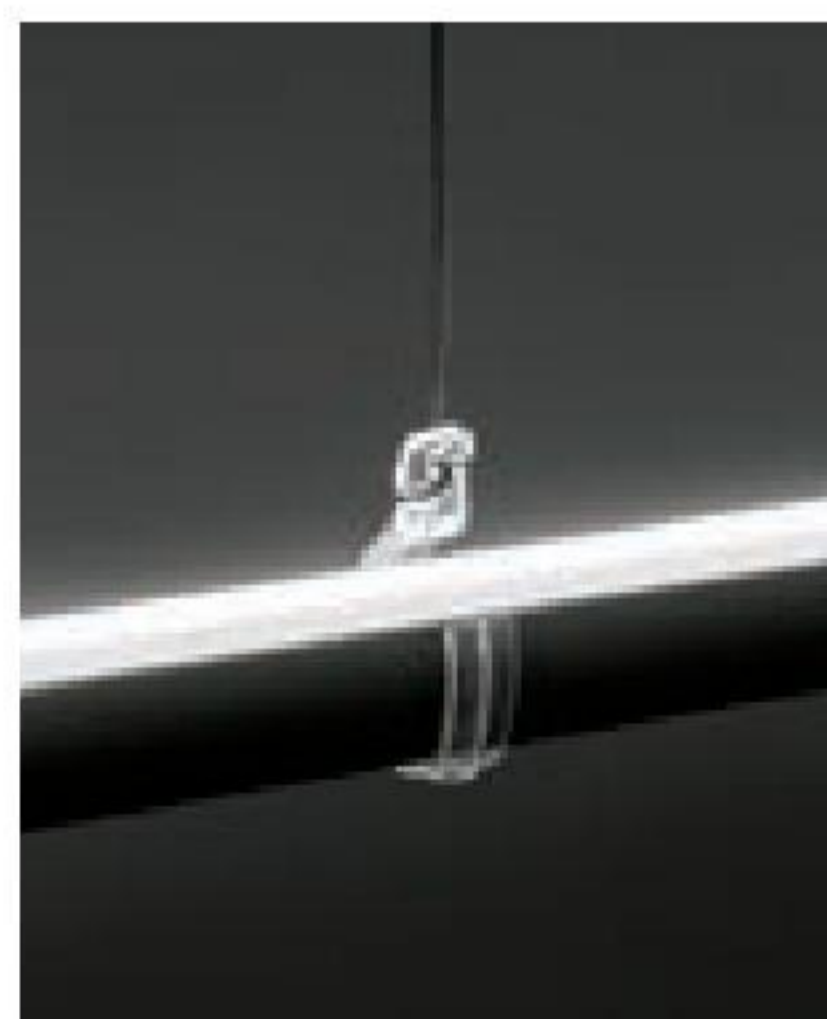

STRAIGHT_W

topLED 13 W | 220-240 V | CRI 80

TYPE

- WHITE
- BLACK
- CHROME
- BURNED

CODE

- 8208**
- 8210**
- 8265**
- 8267**

COLOUR

- 2700 K
- 1444 lm

topLED 19 W | 220-240 V | CRI 80

TYPE

- WHITE
- BLACK
- CHROME
- BURNED

CODE

- 8209**
- 8211**
- 8266**
- 8268**

COLOUR

- 2700 K
- 2080 lm

END-CAPS INCLUDED

Diffused emission

Recessed emission

HOOK FOR INDIRECT APPLICATION INCLUDED IN THE PENDANT VERSIONS

Straight_P1: x1 hook included
Straight_P3: x3 hooks included