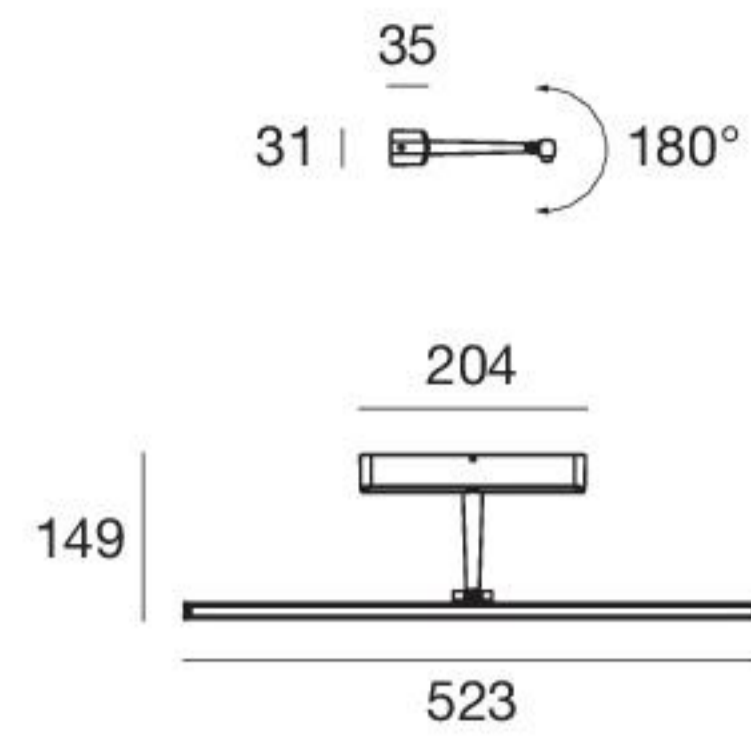

STRAIGHT_W

topLED 13 W | 220-240 V | CRI 80

TYPE

- WHITE
- BLACK
- CHROME
- BURNED

CODE

- 8208**
- 8210**
- 8265**
- 8267**

COLOUR

- 2700 K
- 1444 lm

topLED 19 W | 220-240 V | CRI 80

TYPE

- WHITE
- BLACK
- CHROME
- BURNED

CODE

- 8209**
- 8211**
- 8266**
- 8268**

COLOUR

- 2700 K
- 2080 lm

END-CAPS INCLUDED