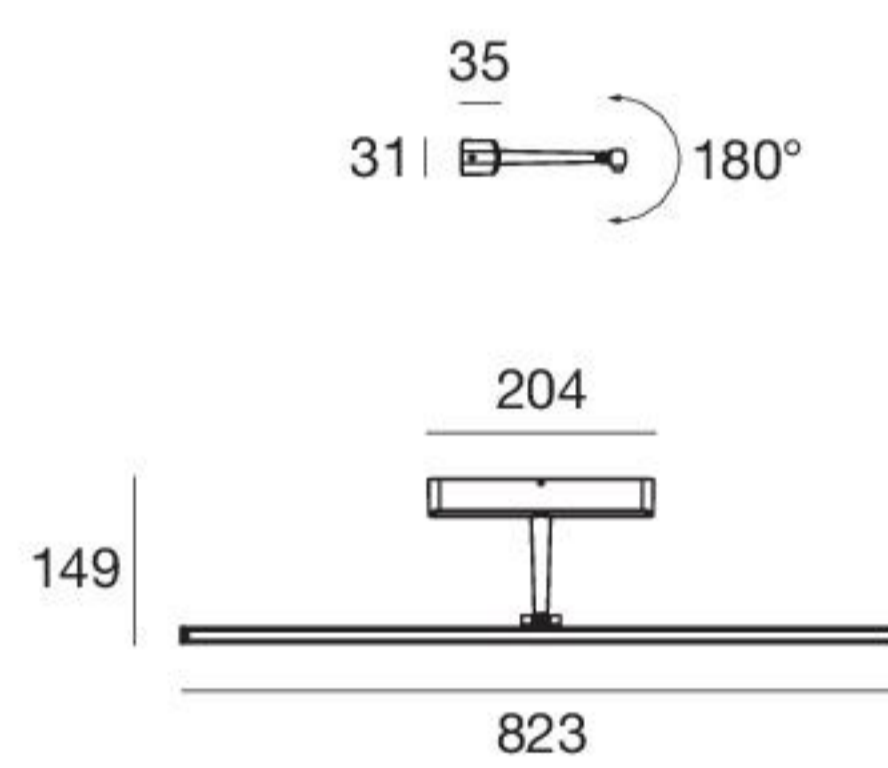

STRAIGHT_W

topLED 13 W | 220-240 V | CRI 80

TYPE

- WHITE
- BLACK
- CHROME
- BURNED

CODE

- 8208**
- 8210**
- 8265**
- 8267**

COLOUR

- 2700 K
- 1444 lm

topLED 19 W | 220-240 V | CRI 80

TYPE

- WHITE
- BLACK
- CHROME
- BURNED

CODE

- 8209**
- 8211**
- 8266**
- 8268**

COLOUR

- 2700 K
- 2080 lm

END-CAPS INCLUDED