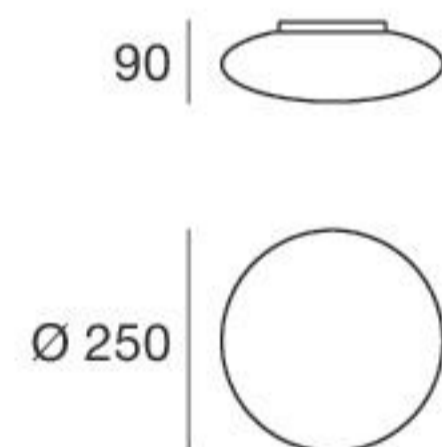

SQUASH_S

topLED 9 W | 220-240 V | CRI 90

TYPE

☐ WHITE

CODE

7951

COLOUR

3000 K
870 lm

ACCESSORIES

KIT0026 | Phase-cut Dimmer (MAX. 100 W)

topLED 19 W | 220-240 V | CRI 90