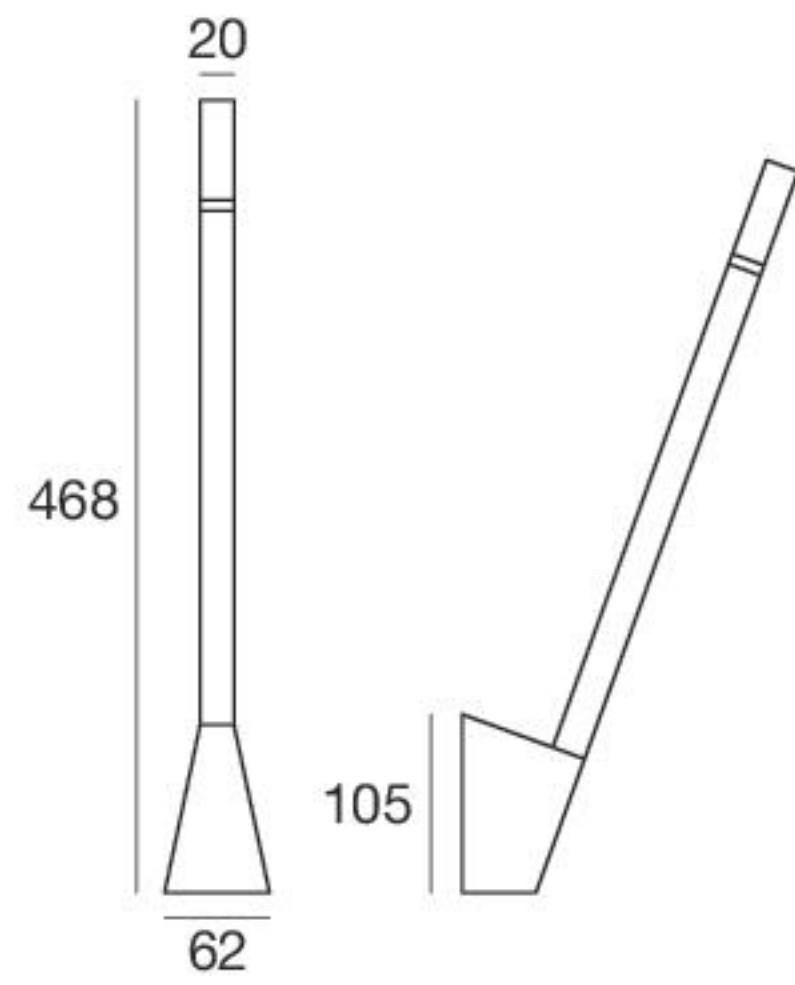

SNAKE_W2

topLED 2 W | 220-240 V | CRI 90

TYPE	CODE	COLOUR
☐ WHITE	7229	3000 K
■ BLACK	7230	200 lm

ELECTRONICS

- KIT73** | ON/OFF Driver (max. 10 W)
- KIT72** | ON/OFF Driver (max. 20 W)

SNAKE_W3 DRIVER INCLUDED

topLED 2 W | 220-240 V | CRI 90

TYPE	CODE	COLOUR
☐ WHITE	7226	3000 K
■ BLACK	7227	200 lm

SNAKE_W3 SWITCH

topLED 2 W | 220-240 V | CRI 90

TYPE	CODE	COLOUR
☐ WHITE	7234	3000 K
■ BLACK	7235	200 lm

ON/OFF SWITCH