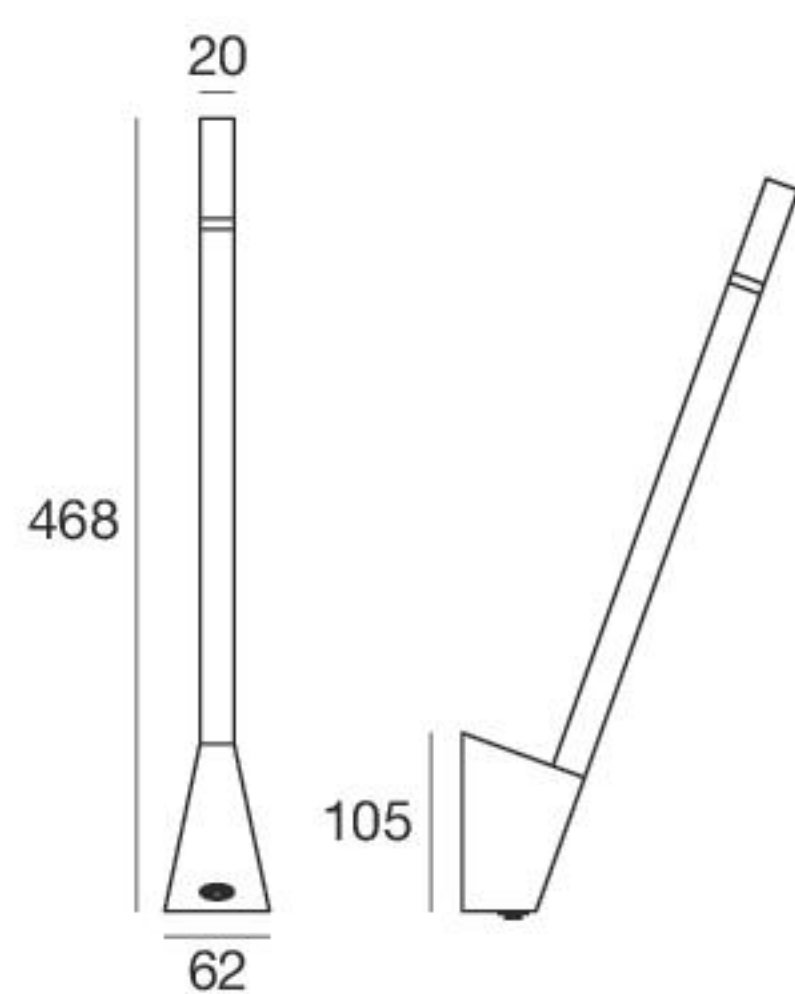

SNAKE_W2

topLED 2 W | 220-240 V | CRI 90

TYPE	CODE	COLOUR
☐ WHITE	7229	3000 K
■ BLACK	7230	200 lm

ELECTRONICS

- KIT73** | ON/OFF Driver (max. 10 W)
- KIT72** | ON/OFF Driver (max. 20 W)

SNAKE_W3 DRIVER INCLUDED

topLED 2 W | 220-240 V | CRI 90

TYPE	CODE	COLOUR
☐ WHITE	7226	3000 K
■ BLACK	7227	200 lm

SNAKE_W3 SWITCH

topLED 2 W | 220-240 V | CRI 90

TYPE	CODE	COLOUR
☐ WHITE	7234	3000 K
■ BLACK	7235	200 lm

ON/OFF SWITCH